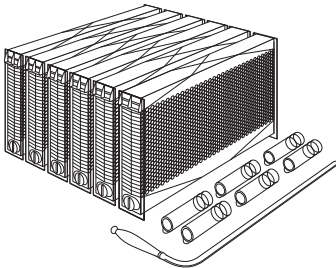

FLOW™ FULL 6 FRAME

- 6 x Flow™ frames
- 6 x Flow™ Tubes
  (in the side packing)
- 1 x Flow™ Key
- Operating Manual
- Thank You Note
- Flow™ Hive 'Safety First'
  Summary and Terms of Use
- Free Gift Bee Veil Hat