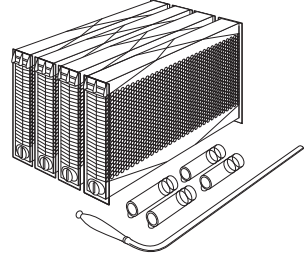

FLOW™ LIGHT 4 FRAME

- 4 x Flow™ frames
- 4 x Flow™ Tubes
  (in the side packing)
- 1 x Flow™ Key
- Operating Manual
- Thank You Note
- Flow™ Hive 'Safety First'
  Summary and Terms of Use
- Free Gift Bee Veil Hat