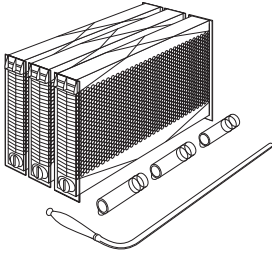

PACKAGE CONTENTS

FLOW™ LIGHT 3 FRAME

- 3 x Flow™ frames
- 3 x Flow™ Tubes
  (in the side packing)
- 1 x Flow™ Key
- Operating Manual
- Thank You Note
- Flow™ Hive 'Safety First'
  Summary and Terms of Use
- Free Gift Bee Veil Hat