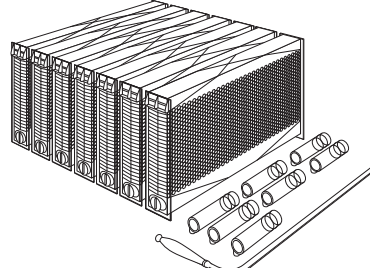

FLOW™ FULL 7 FRAME

- 7 x Flow™ frames
- 7 x Flow™ Tubes
  (in the side packing)
- 1 x Flow™ Key
- Operating Manual
- Thank You Note
- Flow™ Hive 'Safety First'
  Summary and Terms of Use
- Free Gift Bee Veil Hat

Please Note: Currently all Indiegogo Perks are shipping separately. For Example: If you selected additional Perks such as a Complete Flow™ Hive, Early Bird Flow™ Frames, or Flow™ Boxes, these Perks will come as a separate package, with separate tracking numbers. However, as a gesture of our appreciation of all Early Bird Early Delivery contributors also selecting Flow™ Box Perks, they will be receiving expedited Flow™ Box delivery. All Early Bird Early Delivery contributors who selected Flow™ Boxes Perks will be receiving Flow™ Boxes starting at the end of June, months ahead of schedule!

Complete Flow™ Hives and more Flow™ products are available from our website www.honeyflow.com