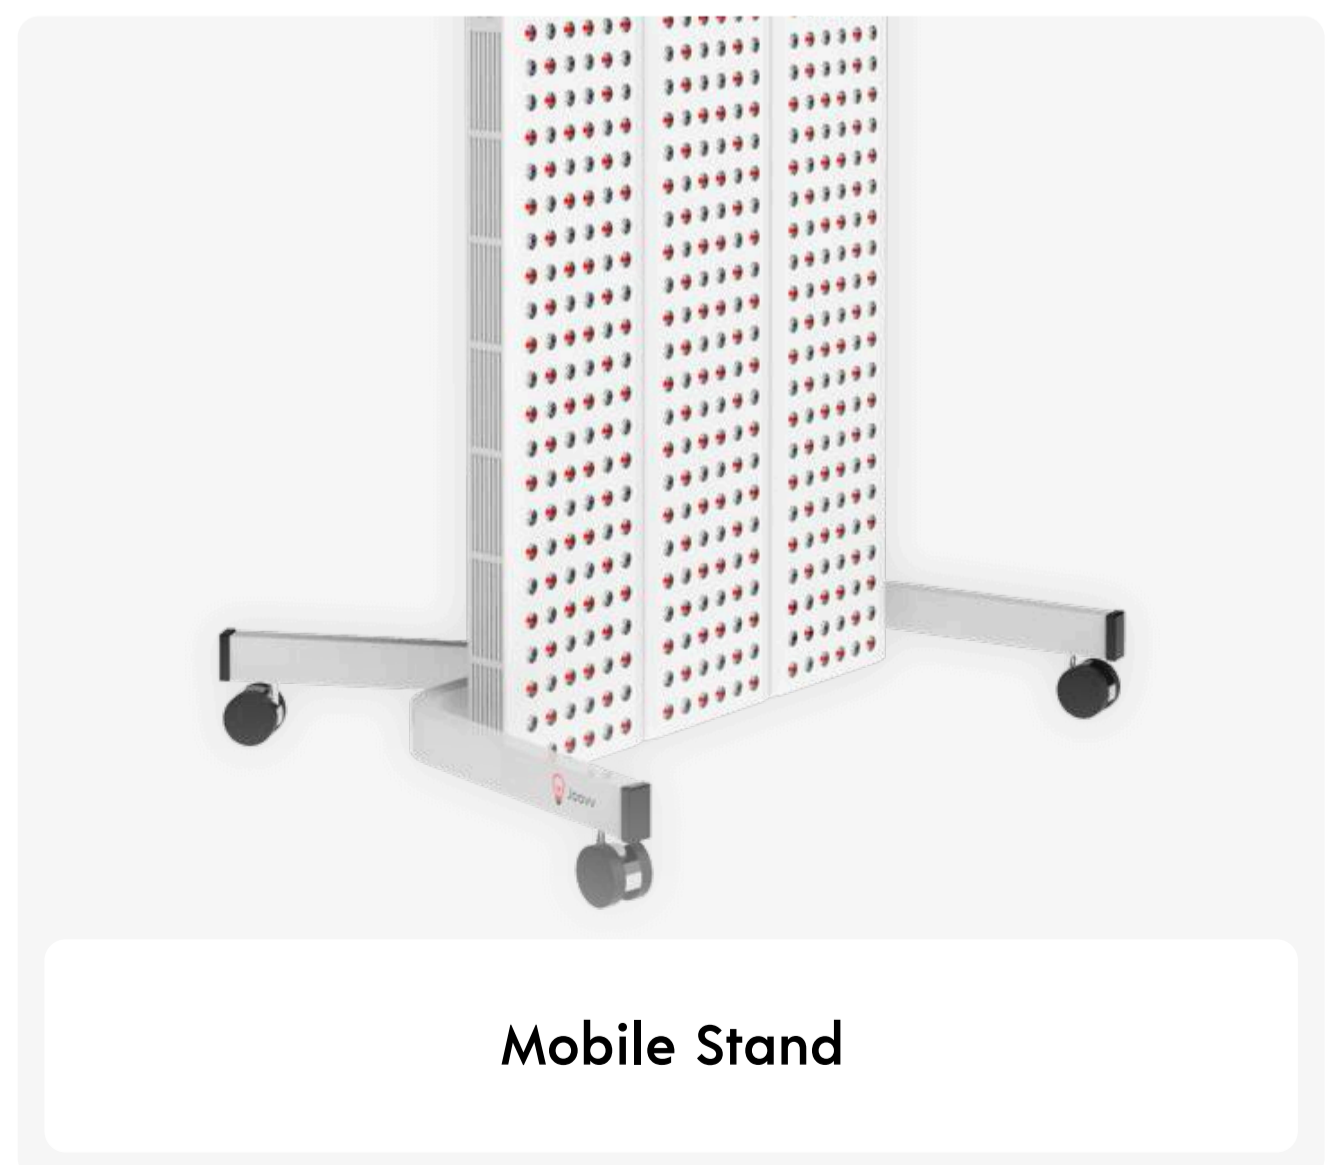

Joovv Elite

Base Price: $5,995	Wavelengths: Red, NIR or Both	
Approximate Dimensions: 26.25" x 72"	Approximate Weight: 105 lbs	
Electrostatic-Coated LED Count: 900	Irradiance*: >100 mW/cm²	
Rated Wattage**: 1800	Warranty: 2 Years	
Trial Period: 60 Days	Wireless & Rechargeable: No	
Modular Design: Yes	Door Mount: No	
Mobile Stand: Yes	Wall Setup: Yes	
Tabletop Stand: No	Class II FDA Clearance: Yes	
Bluetooth Compatible: Yes	WiFi Ready: Yes	
iOS and Android Apps: Yes	Built-in Programmable Timer: Yes	
Smart Built-in Cooling Fans: Yes		
What's in the box:		
(6) Joovv Solos	(12) Threaded hanging posts	(6) 10 ft 16 AWG shielded power cords
(6) M5 Allen wrenches	(12) Braided hanging cables	(6) User manuals

Optional Mounting Configurations

* Irradiance varies based on wavelength configuration and distance from the device.

** Based on your voltage and the watts required, we recommend having the amperage verified to meet the necessary power requirements.