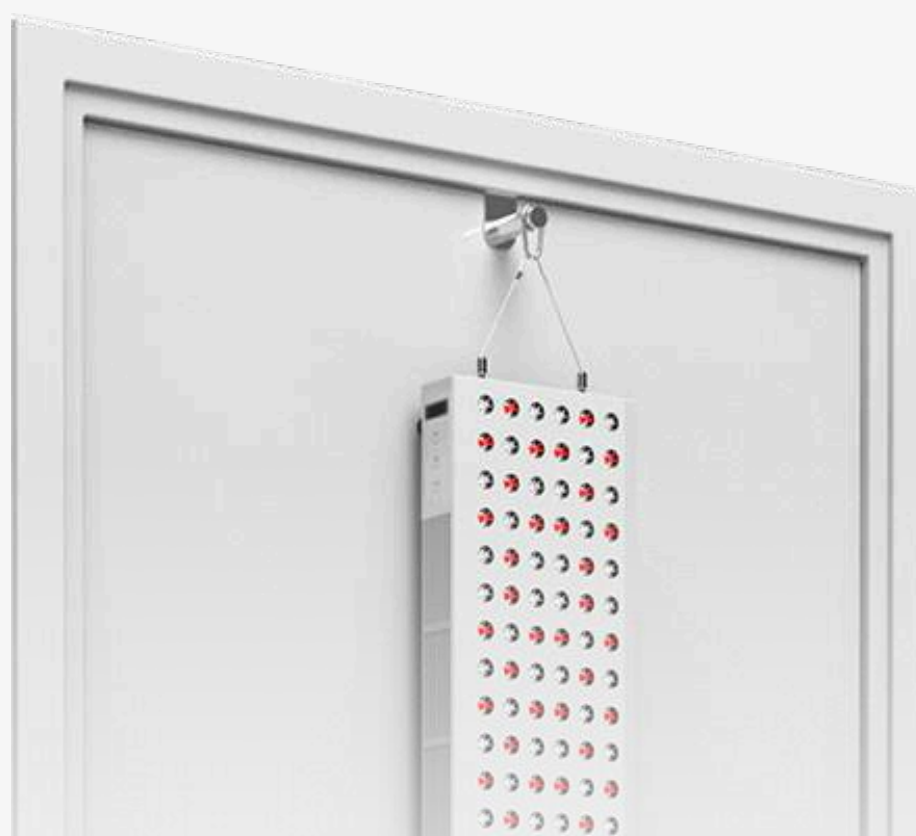

# Joovv Duo

<b>Base Price:</b> \$2,195	<b>Wavelengths:</b> Red, NIR or Both	
<b>Approximate Dimensions:</b> 8.75" x 72"	<b>Approximate Weight:</b> 35 lbs	
<b>Electrostatic-Coated LED Count:</b> 300	<b>Irradiance*:</b> >100 mW/cm <sup>2</sup>	
<b>Rated Wattage**:</b> 600	<b>Warranty:</b> 2 Years	
<b>Trial Period:</b> 60 Days	<b>Wireless &amp; Rechargeable:</b> No	
<b>Modular Design:</b> Yes	<b>Door Mount:</b> Yes	
<b>Mobile Stand:</b> No	<b>Wall Setup:</b> No	
<b>Tabletop Stand:</b> No	<b>Class II FDA Clearance:</b> Yes	
<b>Bluetooth Compatible:</b> Yes	<b>WiFi Ready:</b> Yes	
<b>iOS and Android Apps:</b> Yes	<b>Built-in Programmable Timer:</b> Yes	
<b>Smart Built-in Cooling Fans:</b> Yes		
<b>What's in the box:</b>		
(2) Joovv Solos	(4) Threaded hanging posts	(2) 10 ft 16 AWG shielded power cord
(2) M5 Allen wrench	(4) 90 mm braided hanging cables	(2) User manuals

## Included Mounting Configurations

**Door Mount**

\* Irradiance varies based on wavelength configuration and distance from the device.

\*\* Based on your voltage and the watts required, we recommend having the amperage verified to meet the necessary power requirements.