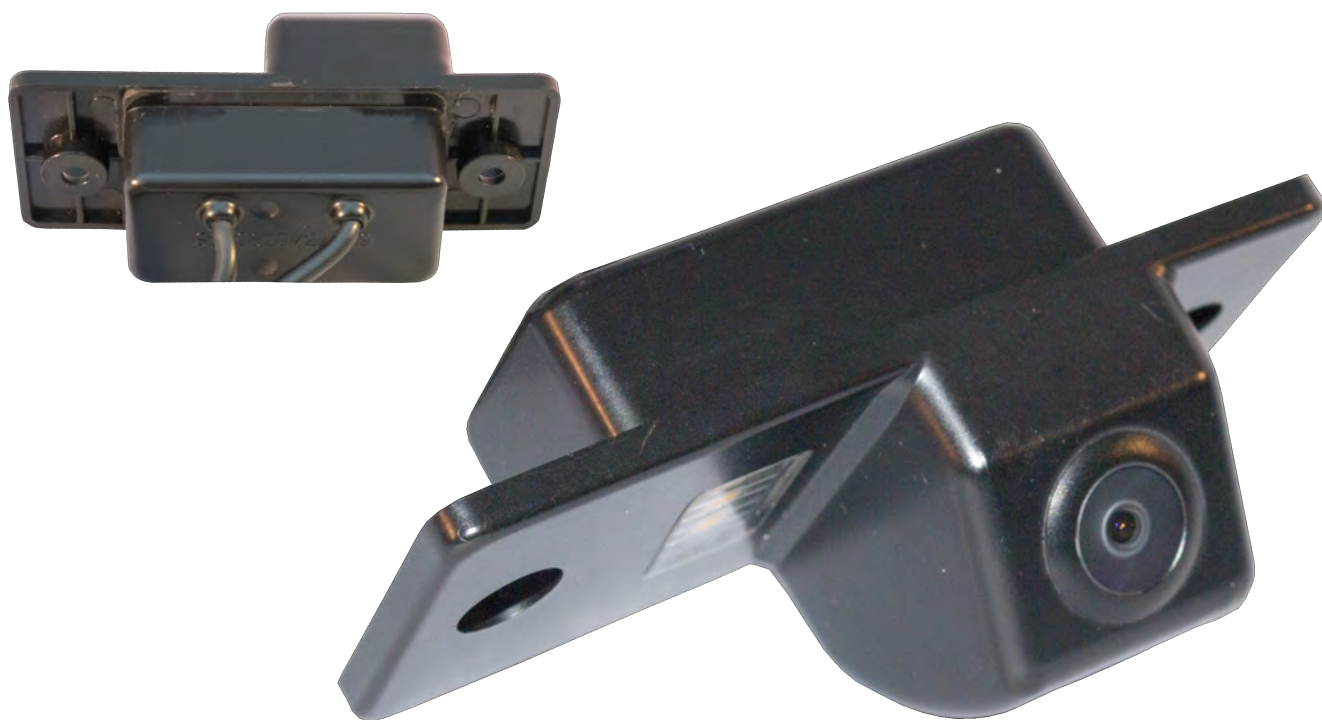

MM0523

VOLKSWAGEN

Reversing Camera

Compatibility

Volkswagen Touareg

2008-2011

Specification

Sony CCD Image Lens	600TV Lines	0.1 Lux
PAL / NTSC	IP68 Waterproof	Upto 60FPS
Optional Gridlines	170° Viewing Angle	Number Plate Light
12v DC	728×582 Pixels	Size: 77mm x 32mm