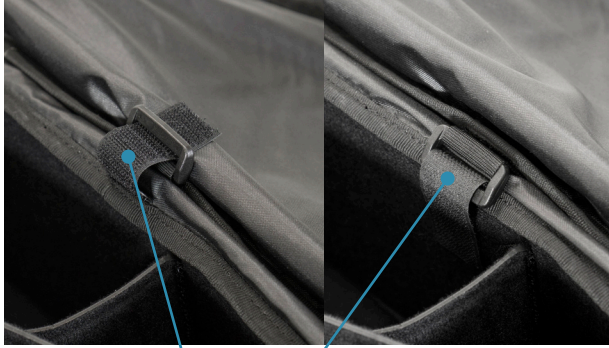

Battery / SD Card Pockets

Top Key / Accessory Pocket

Two Sizes Lens Cap Catch

Removable Chest Strap

Camera Sling Attachment Points

Dedicated Rainfly Pocket

Bottom Accessory Strap Attachment Points

Removable Waist Strap Attachment Points

WDRD

PRVK

Adjustable Laptop Sleeve

Internal Cube Attachment

Accessory Strap Attachment Points for Hands Free Work Station

Side Access Cube Sleeve Insert

Side Access Pocket Internal Dividers

If something with the bag doesn't make sense, you're doing it wrong :) email us and we'll explain.