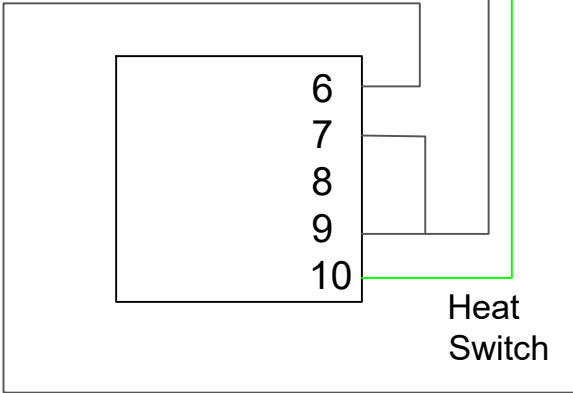

Power Switch

Heat Switch

To Elements

To Elements

240V Single Phase, Double Contactor