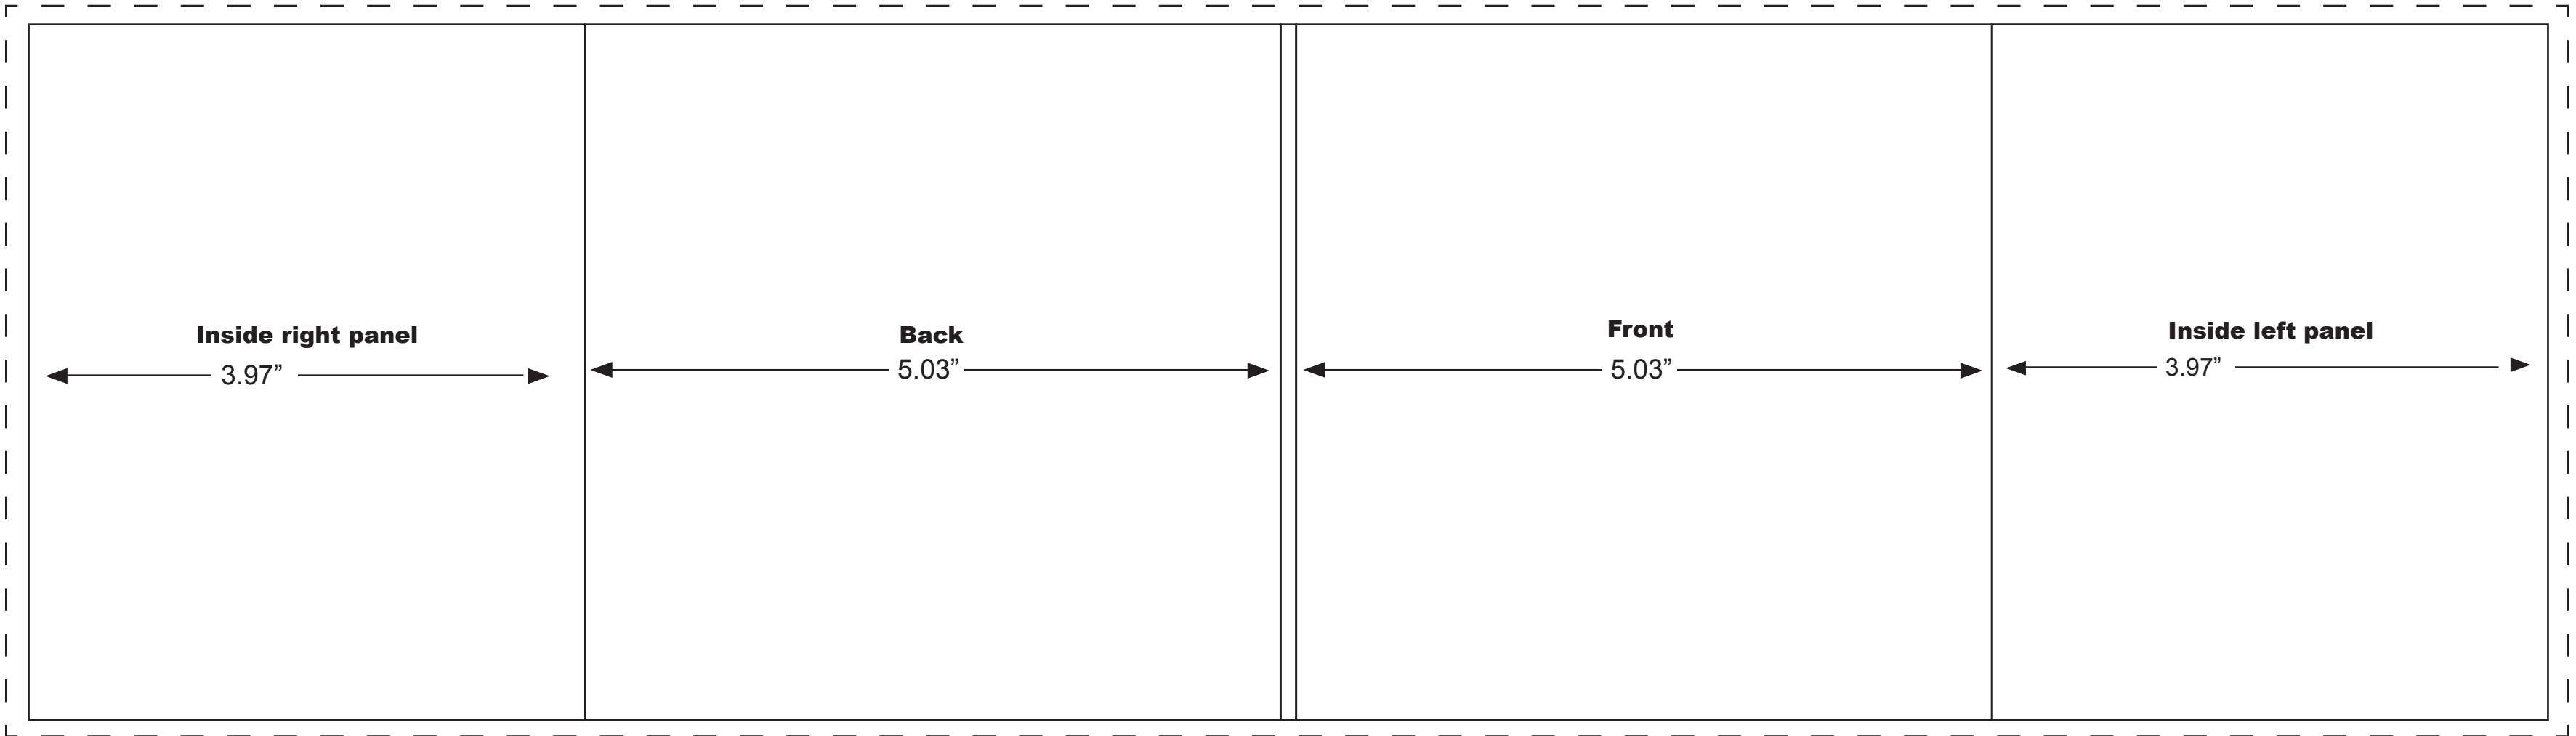

S104

4 panel, 2 disc

Bleed art to the dotted line

Keep text .125" away from the solid line

The interior guideline represents the art area for you to place your design, the exterior guideline represents the bleed line.

Important: Your design must extend to the bleed line.

Total Dimensions including bleeds are 18.375" x 5.25".

.125"
Spine

Bleed Art
(Background Only)
Live Art Area