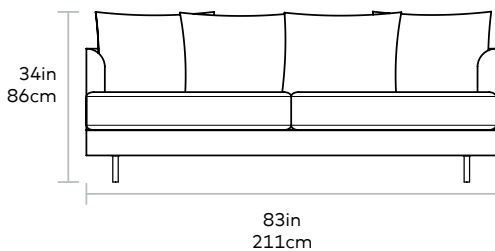

Margot Sofa

Seat Height 18in | 45cm
Seat Depth 21in | 53cm

UPHOLSTERY > Fabric

LEGS > Brass or Black (includes sets for both)

The Margot Sofa epitomizes modern elegance with graceful arms, French-seam detailing, and loose, luxurious cushions that give a look which is both timeless and contemporary. Every sofa includes two sets of cylindrical steel legs, allowing you to choose between a brass or black finish to suit your style. The seat and back cushions use a unique, eco-friendly synthetic-down, derived from recycled PET plastic. The frame is constructed with kiln-dried 100% FSC®-Certified hardwood.