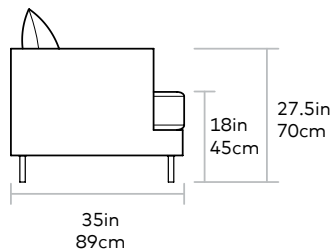

Margot Sofa

Seat Height 18in | 45cm
Seat Depth 21in | 53cm

UPHOLSTERY > Fabric

LEGS > Brass or Black (includes sets for both)

The Margot Sofa epitomizes modern elegance with graceful arms, French-seam detailing, and loose, luxurious cushions that give a look which is both timeless and contemporary. Every sofa includes two sets of cylindrical steel legs, allowing you to choose between a brass or black finish to suit your style. The seat and back cushions use a unique, eco-friendly synthetic-down, derived from recycled PET plastic. The frame is constructed with kiln-dried 100% FSC®-Certified hardwood.