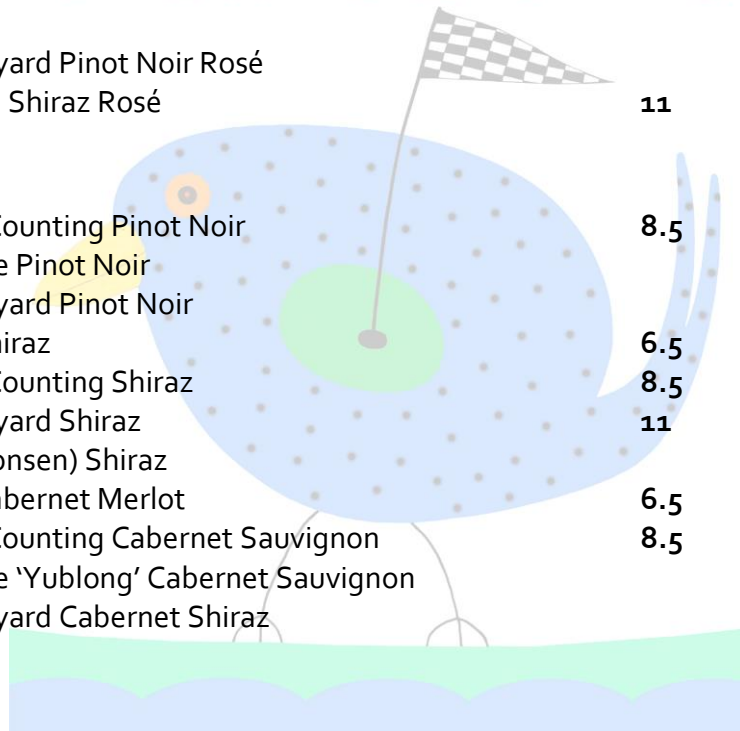

A 20% FOOD & BEVERAGE SURCHARGE APPLIES ON ALL PUBLIC HOLIDAYS
10% MEMBER DISCOUNT APPLIES WITH PRESENTATION OF MEMBERSHIP CARD

Wine

Sparkling

	G	B
Bee Bop Pond Brut NV	6.5	22
Leura Park Estate Sparkling Blanc de Blanc	11	40
Jack Rabbit Frizzante (<i>Moscato Style</i>) 375ml	10	20

White

Bee Bop Pond Sauvignon Blanc	6.5	22
Nine Yards & Counting Sauvignon Blanc	8.5	32
Yes Said the Seal Sauvignon Blanc		38
Nine Yards & Counting Pinot Grigio	8.5	32
Leura Park Estate 25 d'Gris Pinot Gris		40
Nine Yards & Counting Chardonnay	8.5	32
Leura Park Estate Chardonnay	11	38
Leura Park Estate 'Block 1' Reserve Chardonnay		50

Rosé

Jack Rabbit Vineyard Pinot Noir Rosé		35
Yes Said the Seal Shiraz Rosé	11	38

Red

Nine Yards and Counting Pinot Noir	8.5	32
Leura Park Estate Pinot Noir		42
Jack Rabbit Vineyard Pinot Noir		45
Bee Bop Pond Shiraz	6.5	22
Nine Yards and Counting Shiraz	8.5	32
Jack Rabbit Vineyard Shiraz	11	45
Barrgowan (Simonsen) Shiraz		52
Bee Bop Pond Cabernet Merlot	6.5	22
Nine Yards and Counting Cabernet Sauvignon	8.5	32
Leura Park Estate 'Yublong' Cabernet Sauvignon		45
Jack Rabbit Vineyard Cabernet Shiraz		42