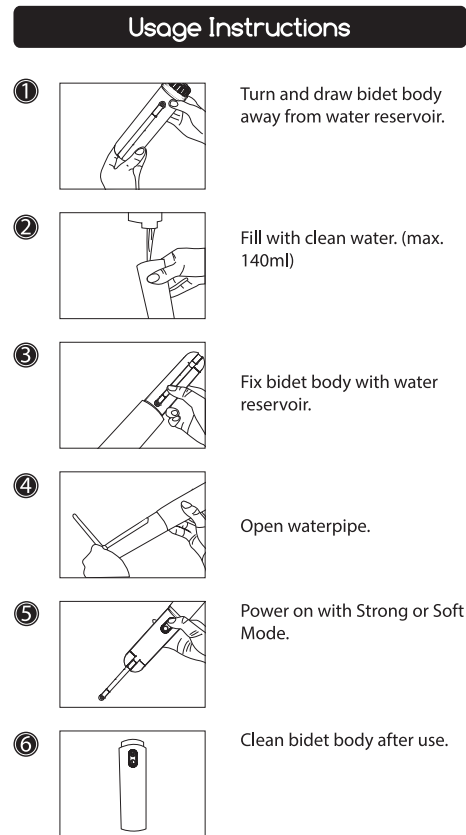

Little Martin's Electric Bidet

User Manual

For Model BEB1706

Warranty Certificate

This certificate promises our customers that they will receive free repair. If you notice any problems listed below within the warranty period, please contact our customer service with this certificate.

BATCH CODE
SEE THE LOT LABEL AT THE BOX
OF THE PACKAGE

CONSULT INSTRUCTIONS FOR USE

100% RECYCLEABLE

WASTE FROM
ELECTRICAL AND
ELECTRONIC
EQUIPMENT (WEEE)

Important

Be sure to clean and dry water reservoir after use. Ensure no water is left inside the waterpipe.

(TIP: Operate the bidet for a few seconds more after removing water reservoir)

Tips

Clean where and when as needed. Select from Strong or Soft Modes.

H: Strong Mode

L: Soft Mode

Turn waterpipe port 180° for complete cleaning