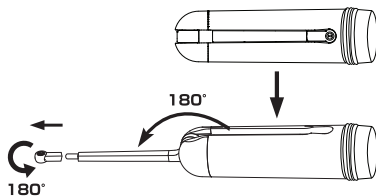

This certificate promises our customers that they will receive free repair. If you notice any problems listed below within the warranty period, please contact our customer service with this certificate.

1. Once you have used this product, we basically will not offer exchange.
2. When the product is damaged (after proper use) within the warranty period which is a year from the purchase date, we will repair it for free. Contact us via email support@littlemartinsdrawer.com, and send the product over to our customer center.
3. Even within the warranty period, in the following situation the repair process will come with a fee.
   1. Natural discoloration of the plastic area.
   2. Damage due to misuse of the product.
   3. Damage due to fire, water, earthquake and other natural disasters.
   4. Damage due to commercial or business usage.
   5. The shipping fee for paid repair.
4. This service will apply only inside United States.
5. Once the product is out of production and certain parts are out of stock, we will not be able to offer certain repairs.

BATCH CODE
SEE THE LOT LABEL AT THE BOX
OF THE PACKAGE

CONSULT INSTRUCTIONS FOR USE

100% RECYCLEABLE

WASTE FROM
ELECTRICAL AND
ELECTRONIC
EQUIPMENT (WEEE)

Important

Be sure to clean and dry water reservoir after use. Ensure no water is left inside the waterpipe.

(TIP: Operate the bidet for a few seconds more after removing water reservoir)

Tips

Clean where and when as needed. Select from Strong or Soft Modes.

H: Strong Mode

L: Soft Mode

Turn waterpipe port 180° for complete cleaning

To save energy, bidet will turn off automatically when unused for 60 seconds.

Bidet is waterproof for easier cleaning.

Technical Specifications

Size	Φ 48 X160mm
Weight	215g
Reservoir Volume	140mL
Run Time(Soft Mode)	≥ 180 Times
Displacement(Soft Mode)	110mL/Minute
Run Time(Strong Mode)	≥ 120 Times
Displacement(Strong Mode)	150mL/Minute
Waterproof	IPX6
Noise	≥ 65dB
Working Output Current	< 200mA
Motor	DC 3.0V YYP370-3C2
Power Source	2 x AAA Battery
Working Mode	L Soft Mode-H Strong Mode

Cautions

1. Bidet is intended for external use only.
2. Avoid filling with water above 40°C.
3. Clean bidet body, reservoir, and waterpipe regularly to prevent bacteria growth.
4. For proper cleaning, use the bidet spray in a circular motion.
5. Do not drop, knock, or apply force to the device.
6. Do not detach or change any internal parts.
7. Remove the battery if device is unused for a prolonged period.
8. This product is not a toy and contains small parts not suitable for children under 5 years of age.