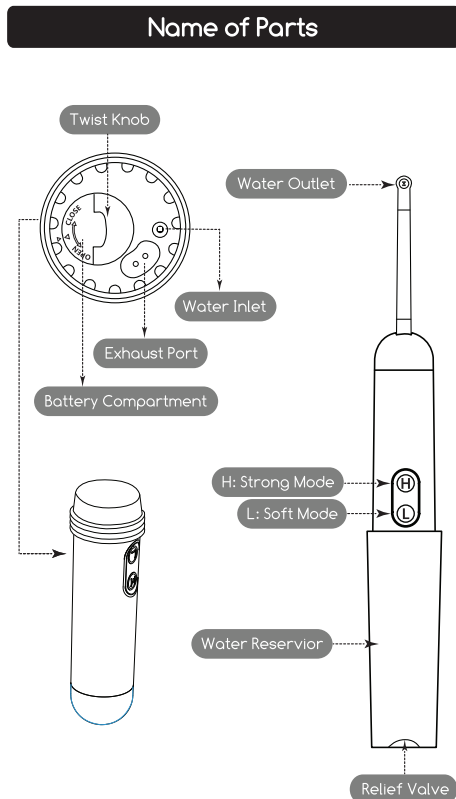

Little Martin's Electric Bidet

User Manual

For Model BEB1706

Warranty Certificate

This certificate promises our customers that they will receive free repair. If you notice any problems listed below within the warranty period, please contact our customer service with this certificate.

BATCH CODE
SEE THE LOT LABEL AT THE BOX
OF THE PACKAGE

CONSULT INSTRUCTIONS FOR USE

100% RECYCLEABLE

WASTE FROM
ELECTRICAL AND
ELECTRONIC
EQUIPMENT (WEEE)

Important

Be sure to clean and dry water reservoir after use. Ensure no water is left inside the waterpipe.

(TIP: Operate the bidet for a few seconds more after removing water reservoir)

Tips

Clean where and when as needed. Select from Strong or Soft Modes.

H: Strong Mode

L: Soft Mode

Turn waterpipe port 180° for complete cleaning

To save energy, bidet will turn off automatically when unused for 60 seconds.

Bidet is waterproof for easier cleaning.

Technical Specifications

Size	Φ 48 X160mm
Weight	215g
Reservoir Volume	140mL
Run Time(Soft Mode)	≥ 180 Times
Displacement(Soft Mode)	110mL/Minute
Run Time(Strong Mode)	≥ 120 Times
Displacement(Strong Mode)	150mL/Minute
Waterproof	IPX6
Noise	≥ 65dB
Working Output Current	< 200mA
Motor	DC 3.0V YYP370-3C2
Power Source	2 x AAA Battery
Working Mode	L Soft Mode-H Strong Mode