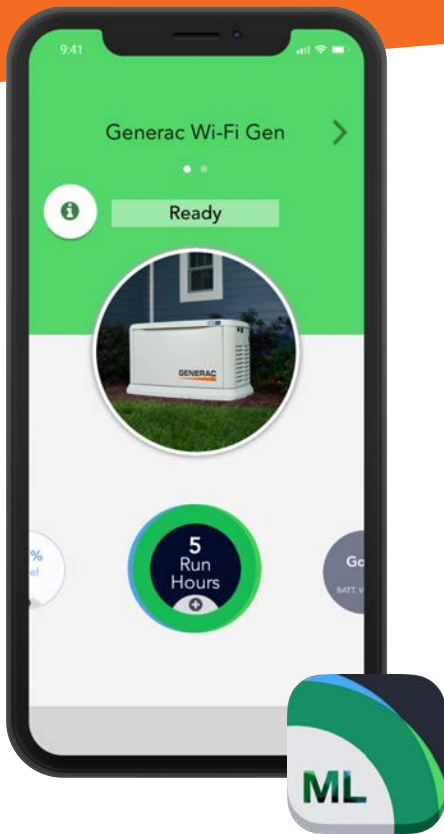

Get 24/7 peace of mind with Mobile Link™

Mobile Link remote monitoring lets you get and share information about your home standby generator no matter where you are, using your computer, smart phone, or mobile device.

Alert

Get real-time notifications about your generator.

Protect

Remotely access your generator's health.

Manage

View your maintenance needs.