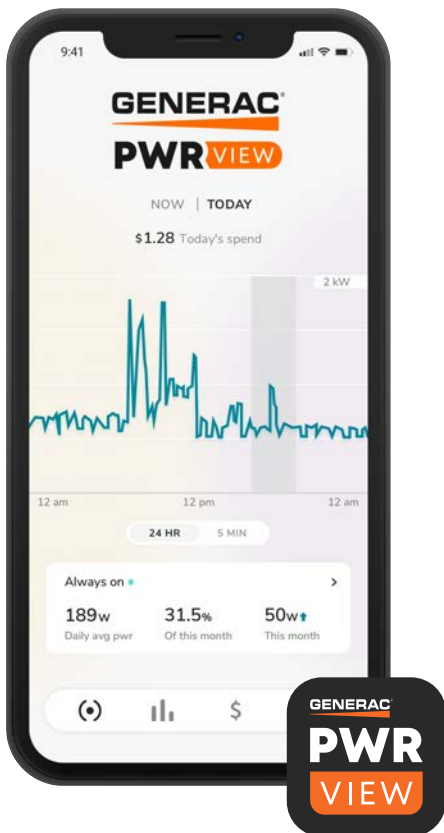

GENERAC'S EVOLUTION™ CONTROLLER

Features a multilingual LCD display that allows you to monitor battery status and track maintenance intervals to ensure your generator is always in top operating condition.

Alert

Get real-time notifications about your generator.

Protect

Remotely access your generator's health.

Manage

View your maintenance needs.

Get valuable home energy insights with PWRview™

PWRview™ monitors electricity usage and provides an in-depth look at where electrical waste occurs, letting you take the necessary steps to create greater energy efficiency within your home, which can lead to up to a 20%* reduction in your electric utility bill.

Energy Usage at-a-Glance

Get real-time understanding of your energy use, giving you an improved experience.

Gain Energy Consciousness

See phantom loads that contribute excessively to rising electricity bill.