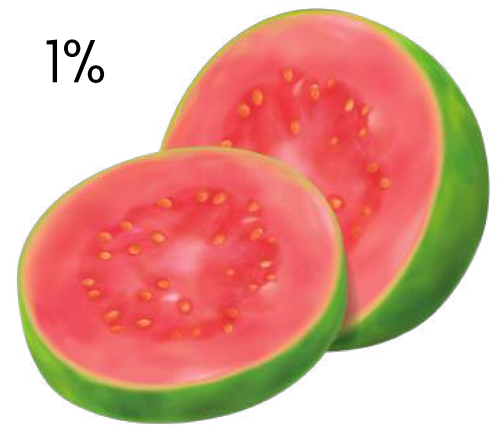

PERCENTAGE

5%

1.5%

2%

1%

Preferred VG/PG Ratio 70/30

Steep Time: 0 Days

Credit: BlckVapour CT