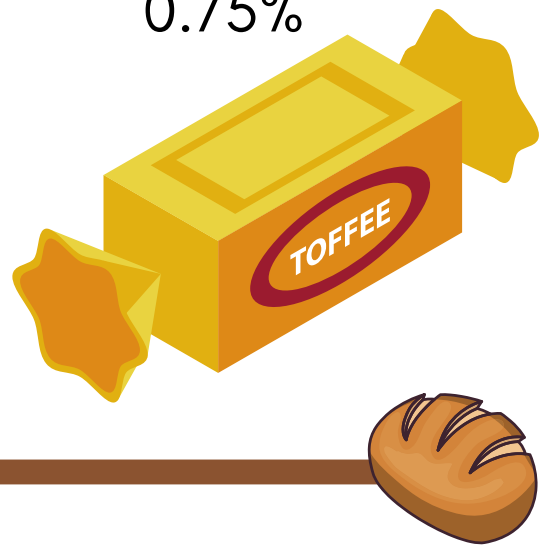

BANOFFEE

Banana Cream TFA
Banana Foster TFA
Biscuit INW
Sugar Cookie V1 CAP
Cream Fresh FA
Sweet Cream TFA
Dulce De Leche TFA
Super Sweet CAP

PERCENTAGE

2%
1%
1.5%
3%
2%
1%
3%
0.75%

Preferred VG/PG Ratio 70/30
Steep Time: 14 Days
Credit: Tzimisce