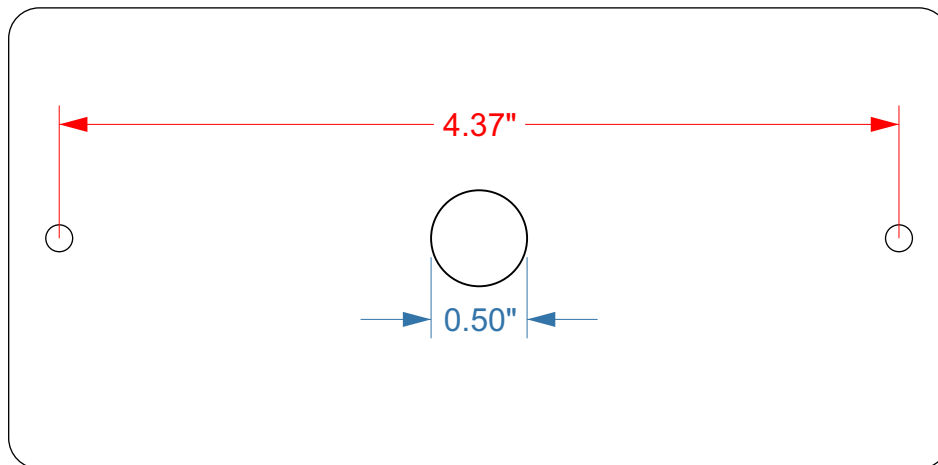

Installation Template
SWITCH PROS SP8100/9100 with and without tabs
TOP

Before making ANY cuts, confirm dimensions with actual housing!

Please check printer scaling set to 100%
(DO NOT print fit to page)