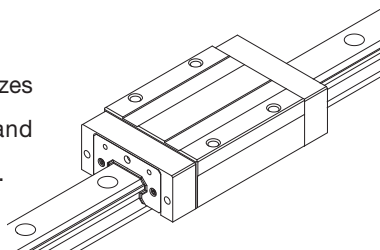

■ Main applications: robot transfer devices, laser cutters, unloading robots, etc.

4-way equal load

Can be used freely in horizontal, inverted, and wall-mounted orientations

The rated load is uniform for loads applied in the radial and reverse-radial directions and to the right and left.

Wall-mounted

Horizontal

Inverted

Vertical

■ Lineup

The lineup features four sizes ranging from 35 to 65 and two block types: A and LA.

Block type		FHS 35	FHS 45	FHS 55	FHS 65
Standard type	A	○	○	○	○
Long type	LA	○	○	○	○

■ Specification Table

Unit: mm

Model No.		External dimensions				LM rail dimensions		Basic load rating	
		M	W	L	L ₁	W ₁	M ₁	C (kN)	C ₀ (kN)
FHS 35	A	48	100	146.4	80.4	34	29	53.9	70.2
	LA			171.8	105.8			65	91.7
FHS 45	A	60	120	170.4	98	45	38	82.2	101
	LA			202.2	129.8			100	135
FHS 55	A	70	140	196.4	118	53	44	121	146
	LA			234.5	156.1			148	194
FHS 65	A	90	170	222.3	138.5	63	53	195	228
	LA			281.8	198			249	323