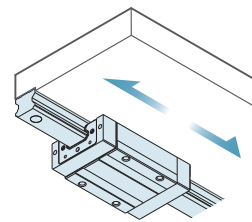

■ Main applications: robot transfer devices, laser cutters, unloading robots, etc.

4-way equal load

Can be used freely in horizontal, inverted, and wall-mounted orientations

The rated load is uniform for loads applied in the radial and reverse-radial directions and to the right and left.

Wall-mounted

Horizontal

Inverted

Vertical

■ Lineup

The lineup features four sizes ranging from 35 to 65 and two block types: A and LA.

Block type		FHS 35	FHS 45	FHS 55	FHS 65
Standard type	A	○	○	○	○
Long type	LA	○	○	○	○