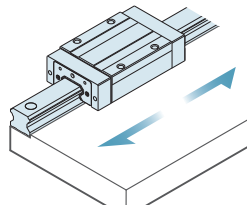

■ Main applications: robot transfer devices, laser cutters, unloading robots, etc.

4-way equal load

Can be used freely in horizontal, inverted, and wall-mounted orientations

The rated load is uniform for loads applied in the radial and reverse-radial directions and to the right and left.

Wall-mounted

Horizontal

Inverted

Vertical

■ Lineup

The lineup features four sizes ranging from 35 to 65 and two block types: A and LA.

Block type		FHS 35	FHS 45	FHS 55	FHS 65
Standard type	A	○	○	○	○
Long type	LA	○	○	○	○