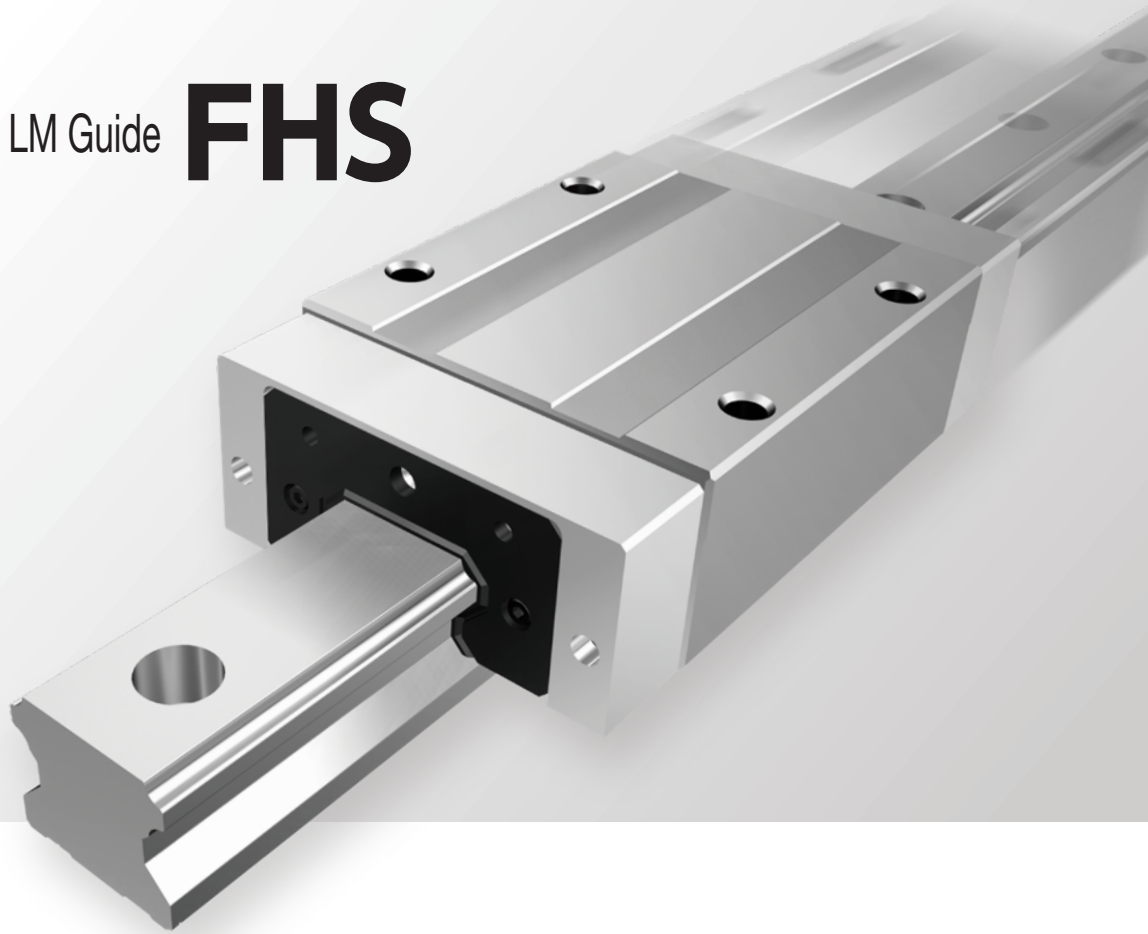

Super-High-Speed LM Guide **FHS**

Maximum speed: **15 m/s**

Achieves the world's fastest speed of 15 m/s

The Model FHS is made with components designed to withstand movement at super-high speeds and is optimal for applications with high-speed transportation and operation.

■ Main applications: robot transfer devices, laser cutters, unloading robots, etc.

4-way equal load

Can be used freely in horizontal, inverted, and wall-mounted orientations

The rated load is uniform for loads applied in the radial and reverse-radial directions and to the right and left.

Wall-mounted

Horizontal

Inverted

Vertical

■ Lineup

The lineup features four sizes ranging from 35 to 65 and two block types: A and LA.

Block type		FHS 35	FHS 45	FHS 55	FHS 65
Standard type	A	○	○	○	○
Long type	LA	○	○	○	○