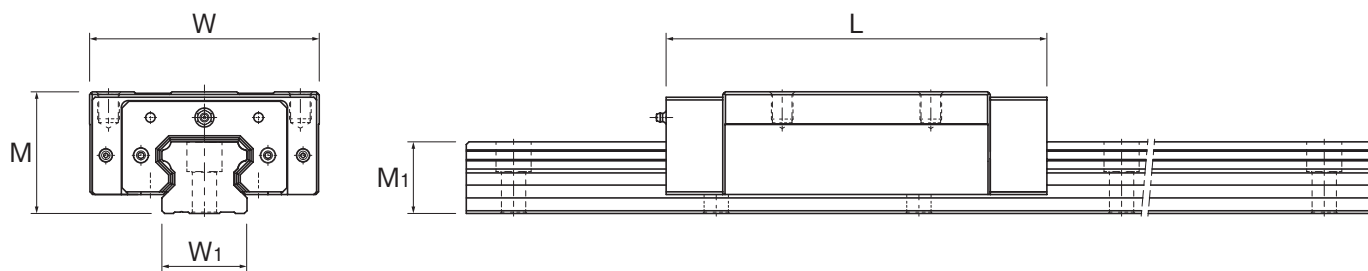

■ Main applications: robot transfer devices, laser cutters, unloading robots, etc.

4-way equal load

Can be used freely in horizontal, inverted, and wall-mounted orientations

The rated load is uniform for loads applied in the radial and reverse-radial directions and to the right and left.

Wall-mounted

Horizontal

Inverted

Vertical

■ Lineup

The lineup features four sizes ranging from 35 to 65 and two block types: A and LA.

Block type		FHS 35	FHS 45	FHS 55	FHS 65
Standard type	A	○	○	○	○
Long type	LA	○	○	○	○

■ Specification Table

Unit: mm

Model No.		External dimensions				LM rail dimensions		Basic load rating	
		M	W	L	L ₁	W ₁	M ₁	C (kN)	C ₀ (kN)
FHS 35	A	48	100	146.4	80.4	34	29	53.9	70.2
	LA			171.8	105.8			65	91.7
FHS 45	A	60	120	170.4	98	45	38	82.2	101
	LA			202.2	129.8			100	135
FHS 55	A	70	140	196.4	118	53	44	121	146
	LA			234.5	156.1			148	194
FHS 65	A	90	170	222.3	138.5	63	53	195	228
	LA			281.8	198			249	323