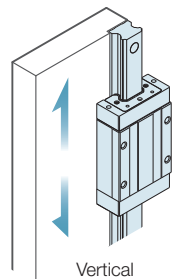

Super-High-Speed LM Guide **FHS**

Maximum speed: **15 m/s**

Achieves the world's fastest speed of 15 m/s

The Model FHS is made with components designed to withstand movement at super-high speeds and is optimal for applications with high-speed transportation and operation.

■ Main applications: robot transfer devices, laser cutters, unloading robots, etc.

4-way equal load

Can be used freely in horizontal, inverted, and wall-mounted orientations

The rated load is uniform for loads applied in the radial and reverse-radial directions and to the right and left.

Vertical

■ Lineup

The lineup features four sizes ranging from 35 to 65 and two block types: A and LA.

Block type		FHS 35	FHS 45	FHS 55	FHS 65
Standard type	A	○	○	○	○
Long type	LA	○	○	○	○