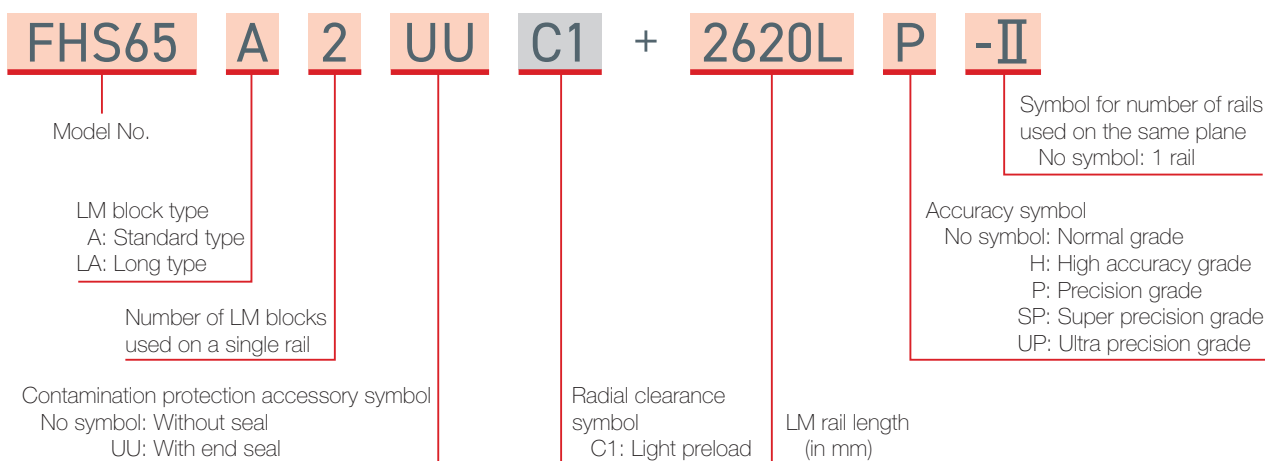

■ Model Number Coding

Select an option Fixed symbol

THK CO., LTD.

Headquarters 2-12-10 Shibaura, Minato-ku, Tokyo 108-8506 Japan

International Sales Department Phone: +81-3-5730-3860

www.thk.com

North America

THK America, Inc.

- Headquarters.....Phone: +1-847-310-1111
- Chicago Office.....Phone: +1-847-310-1111
- North East Office.....Phone: +1-631-244-1565
- Atlanta Office.....Phone: +1-770-840-7990
- Los Angeles Office.....Phone: +1-949-955-3145
- San Francisco Office.....Phone: +1-925-455-8948
- Detroit Office.....Phone: +1-248-858-9330
- Toronto Office.....Phone: +1-905-820-7800

South America

THK BRAZIL INDUSTRIA E COMERCIO LTDA.

Phone: +55-11-3767-0100

Europe

THK GmbH

- European Headquarters.....Phone: +49-2102-7425-555
- Düsseldorf Office.....Phone: +49-2102-7425-0
- Stuttgart Office.....Phone: +49-7141-4988-500
- U.K. Office.....Phone: +44-1384-471550
- Italy Office.....Phone: +39-02-9901-1801

- Sweden Office.....Phone: +46-8-445-7630
- Austria Office.....Phone: +43-7229-51400
- Spain Office.....Phone: +34-93-652-5740
- Turkey Office.....Phone: +90-216-362-4050
- Prague Office.....Phone: +420-2-41025-100
- Moscow Office.....Phone: +7-495-649-80-47
- THK Europe B.V.
- Eindhoven Office.....Phone: +31-40-290-9500
- THK France S.A.S.
- Paris Office.....Phone: +33-1-7425-3800

China

THK (CHINA) CO., LTD.

- Headquarters.....Phone: +86-411-8733-7111
- Shanghai Branch.....Phone: +86-21-6219-3000
- Beijing Branch.....Phone: +86-10-8441-7277
- Chengdu Branch.....Phone: +86-28-8526-8025
- Guangzhou Branch.....Phone: +86-20-8523-8418
- Shenzhen Branch.....Phone: +86-755-2642-9587
- Xian Branch.....Phone: +86-29-8834-1712
- THK (SHANGHAI) CO., LTD.....Phone: +86-21-6275-5280

Taiwan

THK TAIWAN CO., LTD.

- Taipei Headquarters.....Phone: +886-2-2888-3818
- Taichung Office.....Phone: +886-4-2359-1505
- Tainan Office.....Phone: +886-6-289-7668

South Korea

- Seoul Representative Office.....Phone: +82-2-3468-4351

Singapore

THK LM System Pte. Ltd.....Phone: +65-6884-5500

Thailand

THK RHYTHM (THAILAND) CO., LTD. LM System Division

- Bangkok Branch.....Phone: +66-2751-3001

India

THK India Pvt. Ltd.

- Headquarters & Bengaluru Branch.....Phone: +91-80-2340-9934
- Pune Branch.....Phone: +91-72-7600-2071
- Chennai Branch.....Phone: +91-44-4042-3132
- Ahmedabad Branch.....Phone: +91-79-6134-4925
- Delhi Branch.....Phone: +91-12-4676-8695