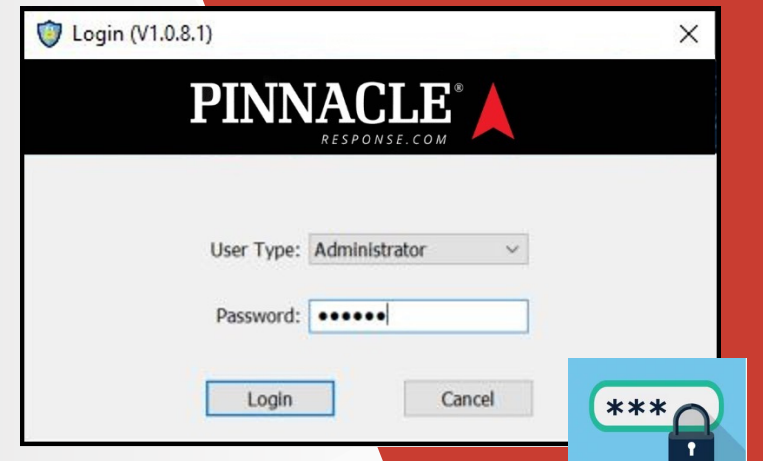

PINNACLE®

RESPONSE.COM

PR7 OPTION GUIDE

PLUG AND PLAY(P&P)

- Simple to use
- Minimal IT skill
- Zero setup
- View footage via pc

PASSWORD PROTECTED(PPS)

- Simple to use
- Minimal IT skill required
- Additional PPS security
- No internet required
- No server required
- View footage via pc

FULLY ENCRYPTED CAMERA WITH DEMS

- Ultimate package
- GDPR compliance
- DEMS management
- Redaction
- File sharing
- Wireless upload
- AES 256 encryption
- No server required
- Access via any internet connect device