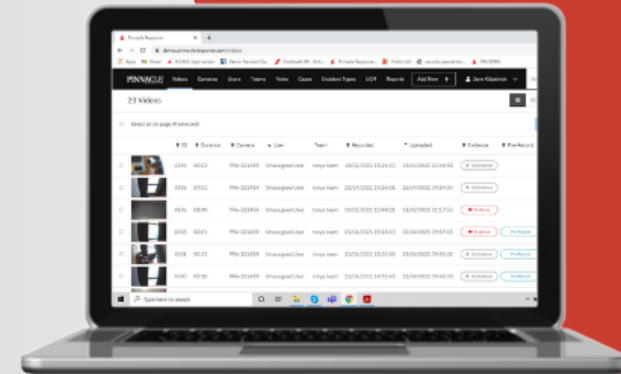

FULLY ENCRYPTED CAMERA WITH DEMS

- Ultimate package
- GDPR compliance
- DEMS management
- Redaction
- File sharing
- Wireless upload
- AES 256 encryption
- No server required
- Access via any internet connect device