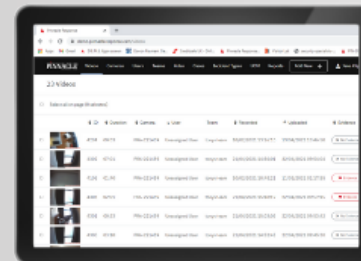

FULLY ENCRYPTED CAMERA WITH DEMS

- Ultimate package
- GDPR compliance
- DEMS management
- Redaction
- File sharing
- Wireless upload
- AES 256 encryption
- No server required
- Access via any internet connect device