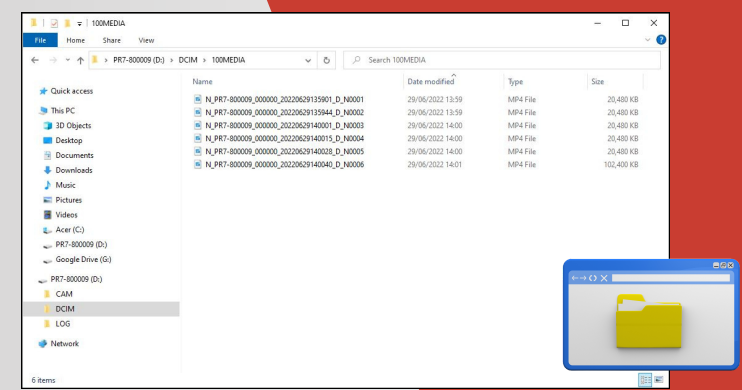

PASSWORD PROTECTED(PPS)

- Simple to use
- Minimal IT skill required
- Additional PPS security
- No internet required
- No server required
- View footage via pc