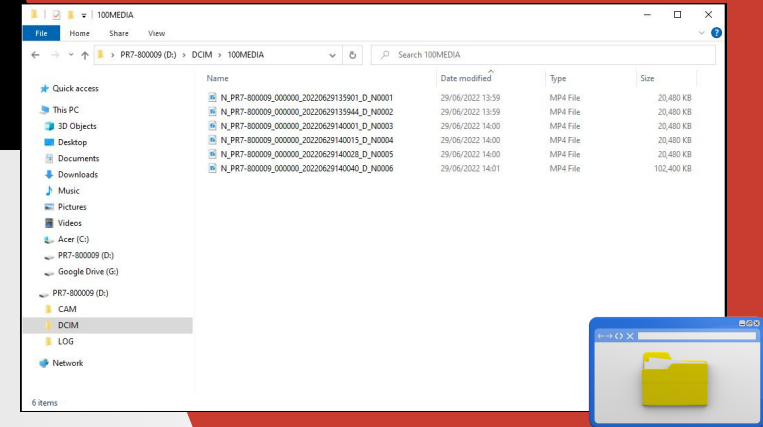

PASSWORD PROTECTED(PPS)

- Simple to use
- Minimal IT skill required
- Additional PPS security
- No internet required
- No server required
- View footage via pc