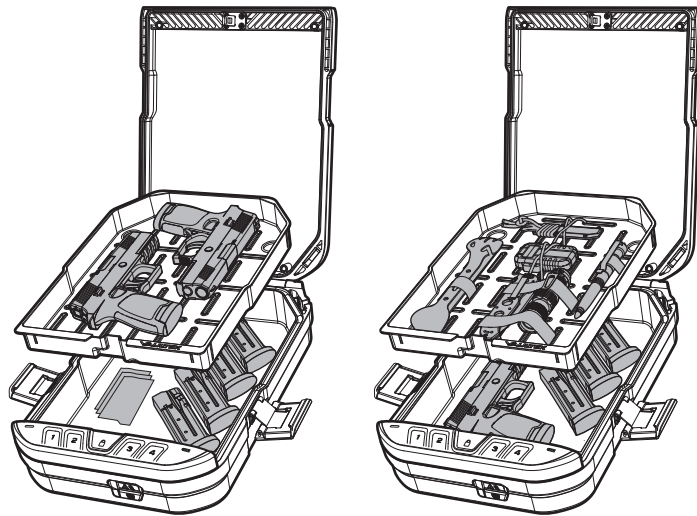

LifePod[®] 2.0

INTERIOR FIT GUIDE

Tip!

REMOVE TRAY FOR LARGER ITEMS.

Remove tray for Full Size pistols or (2) Compacts + mags.

9.625"

Tip!

USE TRAY TO LAYER SMALLER ITEMS.

Use the tray to layer Sub-Compacts, spare mags, + EDC.
(2) velcro straps are provided to secure items to the tray.

7.25"