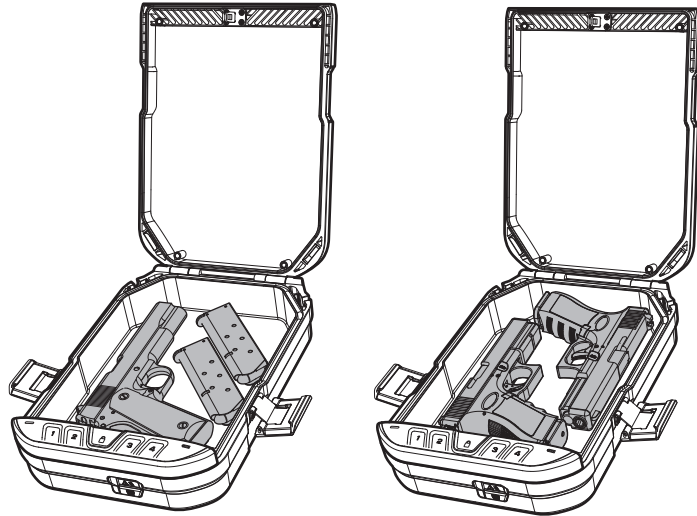

LifePod[®] 2.0

INTERIOR FIT GUIDE

Tip!

REMOVE TRAY FOR LARGER ITEMS.

Remove tray for Full Size pistols or (2) Compacts + mags.

9.625"

Tip!

USE TRAY TO LAYER SMALLER ITEMS.

Use the tray to layer Sub-Compacts, spare mags, + EDC.
(2) velcro straps are provided to secure items to the tray.

7.25"