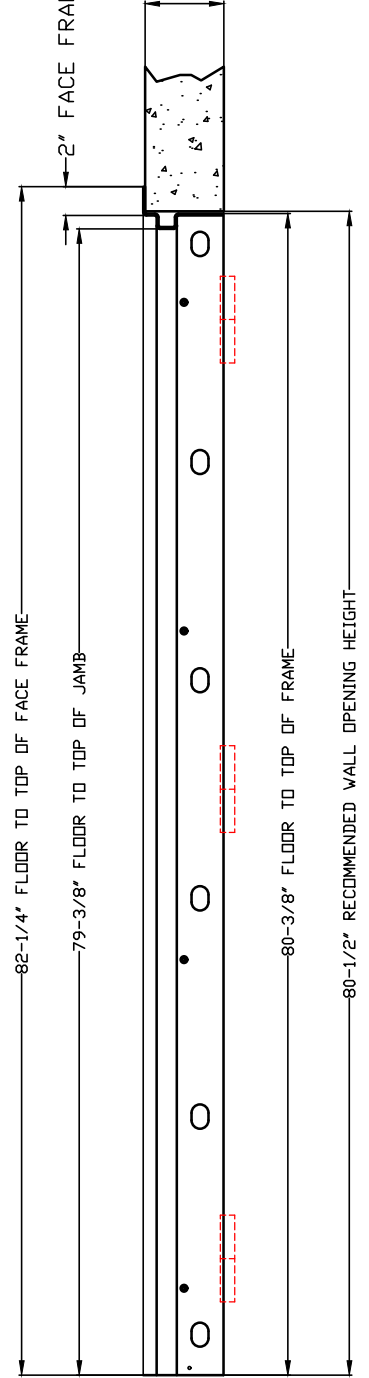

WALL THICKNESS VARIABLE
MIN 5-3/8"

34-13/16" JAMB OPENING
& CLEAR OPENING