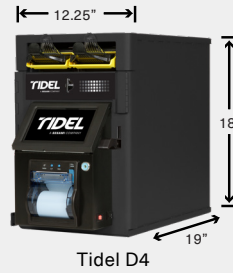

Tidel D4 and D4e

Available with single or bulk note validators, standard or XL cassettes.

Tidel D4

Tidel D4 XL

Tidel D4 with Storage Vault

Tidel D4 with Mailbox Drop Vault

Tidel D4 with Pedestal

Tidel D4 Expansion Modules

Tube Vend or two sizes of Side Vaults currently available. All require either a Storage Vault or Mailbox Drop Vault.

Tidel D4 with Tube Vend

Tidel D4 with Standard Side Vault

Tidel D4 with Standard Side Vault and Tube Vend

Tidel D4 with Till Storage Vault

Tidel D4 with Narrow Side Vault

The Tidel D4 with narrow Side Vault is only supported by the smaller sized Storage Vault, as pictured. Standard sized Storage Vault not supported.

Tidel D4e Expansion Modules

For more information, please visit our online Series 4e configuration tool at <https://www.tidel.com/support/Tidel-D4e-configuration-tool/>

Tube Vend

8 Cup Bulk Coin Dispenser