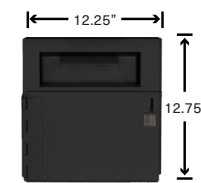

High Capacity Note Dispenser - Gen 2

Bulk Coin and Note Dispenser

Low Capacity Note Dispenser

Rolled Coin Dispenser

Side Car

C2000 Coin Recycler

Bottom Vault Options

Stack a Storage or Mailbox Drop Vault with one Pedestal or stack up to two Pedestals together.

Storage Vault

Mailbox Drop Vault

Pedestals

When Tidel D4 is attached to a Tube Vend or Side Vault, stacking a Pedestal under the Mailbox Drop Vault or Storage Vault is not supported.

D4 / D4e Configuration Specification Sheet