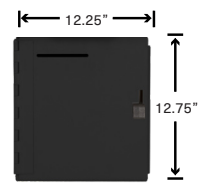

High Capacity Note Dispenser - Gen 2

Bulk Coin and Note Dispenser

Low Capacity Note Dispenser

Rolled Coin Dispenser

Side Car

C2000 Coin Recycler

Bottom Vault Options

Stack a Storage or Mailbox Drop Vault with one Pedestal or stack up to two Pedestals together.

Storage Vault

Mailbox Drop Vault

Pedestals

When Tidel D4 is attached to a Tube Vend or Side Vault, stacking a Pedestal under the Mailbox Drop Vault or Storage Vault is not supported.

D4 / D4e Configuration Specification Sheet