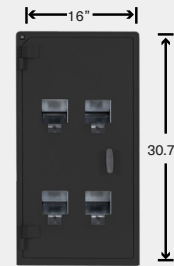

Rolled Coin Dispenser