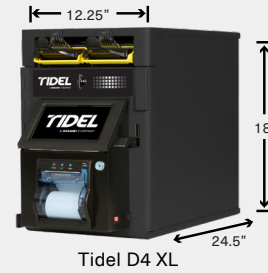

Tidel D4 and D4e

Available with single or bulk note validators, standard or XL cassettes.

Tidel D4

Tidel D4 XL

Tidel D4 with Storage Vault

Tidel D4 with Mailbox Drop Vault

Tidel D4 with Pedestal

Tidel D4 Expansion Modules

Tube Vend or two sizes of Side Vaults currently available. All require either a Storage Vault or Mailbox Drop Vault.

Tidel D4 with Tube Vend

Tidel D4 with Standard Side Vault

Tidel D4 with Standard Side Vault and Tube Vend

Tidel D4 with Till Storage Vault

Tidel D4 with Narrow Side Vault

The Tidel D4 with narrow Side Vault is only supported by the smaller sized Storage Vault, as pictured. Standard sized Storage Vault not supported.

Storage Vault

Mailbox Drop Vault

Pedestals

When Tidel D4 is attached to a Tube Vend or Side Vault, stacking a Pedestal under the Mailbox Drop Vault or Storage Vault is not supported.

D4 / D4e Configuration Specification Sheet