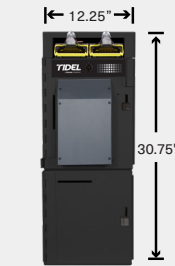

High Capacity Note Dispenser - Gen 2

Bulk Coin and Note Dispenser

Low Capacity Note Dispenser

Rolled Coin Dispenser

Side Car

C2000 Coin Recycler

Bottom Vault Options

Stack a Storage or Mailbox Drop Vault with one Pedestal or stack up to two Pedestals together.

Storage Vault

Mailbox Drop Vault

Pedestals

When Tidel D4 is attached to a Tube Vend or Side Vault, stacking a Pedestal under the Mailbox Drop Vault or Storage Vault is not supported.

D4 / D4e Configuration Specification Sheet