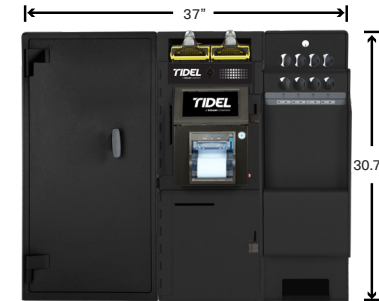

Tidel D4 and D4e

Available with single or bulk note validators, standard or XL cassettes.

Tidel D4

Tidel D4 XL

Tidel D4 with Storage Vault

Tidel D4 with Mailbox Drop Vault

Tidel D4 with Pedestal

Tidel D4 Expansion Modules

Tube Vend or two sizes of Side Vaults currently available. All require either a Storage Vault or Mailbox Drop Vault.

Tidel D4 with Tube Vend

Tidel D4 with Standard Side Vault

Tidel D4 with Standard Side Vault and Tube Vend

Tidel D4 with Till Storage Vault

Tidel D4 with Narrow Side Vault

The Tidel D4 with narrow Side Vault is only supported by the smaller sized Storage Vault, as pictured. Standard sized Storage Vault not supported.

Tidel D4e Expansion Modules

For more information, please visit our online Series 4e configuration tool at <https://www.tidel.com/support/Tidel-D4e-configuration-tool/>

Tube Vend

8 Cup Bulk Coin Dispenser