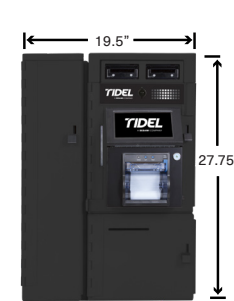

Tidel D4 and D4e

Available with single or bulk note validators, standard or XL cassettes.

Tidel D4

Tidel D4 XL

Tidel D4 with Storage Vault

Tidel D4 with Mailbox Drop Vault

Tidel D4 with Pedestal

Tidel D4 Expansion Modules

Tube Vend or two sizes of Side Vaults currently available. All require either a Storage Vault or Mailbox Drop Vault.

Tidel D4 with Tube Vend

Tidel D4 with Standard Side Vault

Tidel D4 with Standard Side Vault and Tube Vend

Tidel D4 with Till Storage Vault

Tidel D4 with Narrow Side Vault

The Tidel D4 with narrow Side Vault is only supported by the smaller sized Storage Vault, as pictured. Standard sized Storage Vault not supported.

Tidel D4e Expansion Modules

For more information, please visit our online Series 4e configuration tool at <https://www.tidel.com/support/Tidel-D4e-configuration-tool/>

Tube Vend

8 Cup Bulk Coin Dispenser