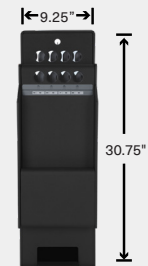

Tidel D4 and D4e

Available with single or bulk note validators, standard or XL cassettes.

Tidel D4 Expansion Modules

Tube Vend or two sizes of Side Vaults currently available. All require either a Storage Vault or Mailbox Drop Vault.

The Tidel D4 with narrow Side Vault is only supported by the smaller sized Storage Vault, as pictured. Standard sized Storage Vault not supported.

Tidel D4e Expansion Modules

For more information, please visit our online Series 4e configuration tool at <https://www.tidel.com/support/Tidel-D4e-configuration-tool/>

Tube Vend

Bottom Vault Options

Stack a Storage or Mailbox Drop Vault with one Pedestal or stack up to two Pedestals together.

When Tidel D4 is attached to a Tube Vend or Side Vault, stacking a Pedestal under the Mailbox Drop Vault or Storage Vault is not supported.

D4 / D4e Configuration Specification Sheet

2025 W. Belt Line Rd.

#114

Carrollton, TX 75006

972.484.3358

800.678.7577

www.tidel.com