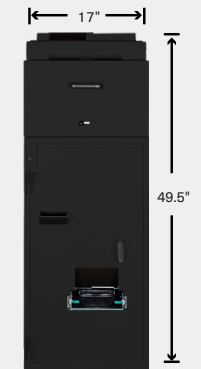

High Capacity Note Dispenser - Gen 2

Bulk Coin and Note Dispenser

Low Capacity Note Dispenser

Rolled Coin Dispenser

Side Car

C2000 Coin Recycler

Bottom Vault Options

Stack a Storage or Mailbox Drop Vault with one Pedestal or stack up to two Pedestals together.

Storage Vault

Mailbox Drop Vault

Pedestals

When Tidel D4 is attached to a Tube Vend or Side Vault, stacking a Pedestal under the Mailbox Drop Vault or Storage Vault is not supported.

D4 / D4e Configuration Specification Sheet