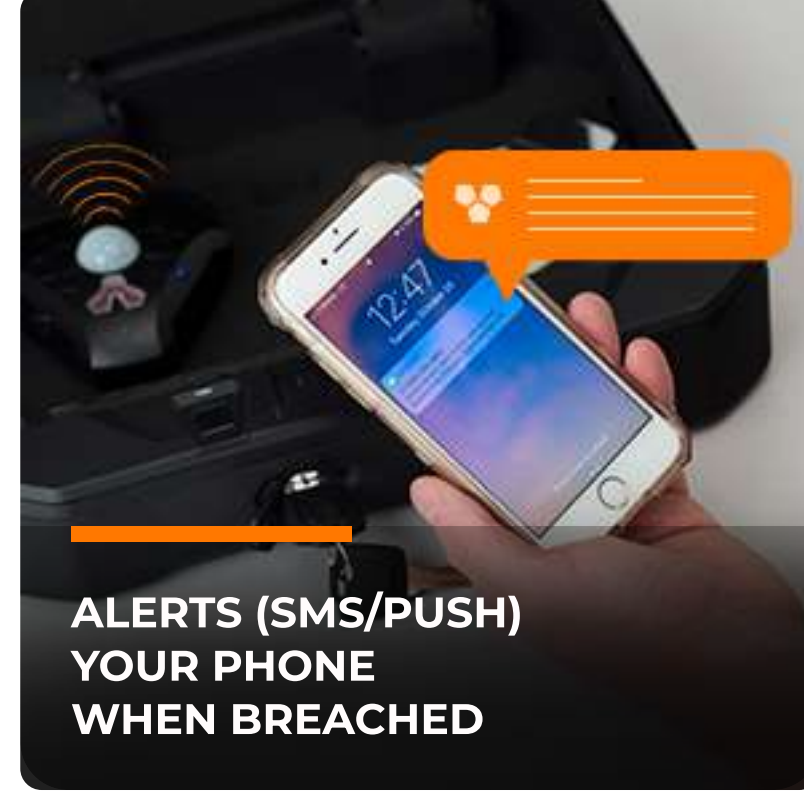

Using 3-IN-1 intrusion sensors, this sabotage-resistant cellular based alarm system sends real time alerts over SMS text and app notifications.

StealthALERT

SABOTAGE-RESISTANT SECURITY SENSOR

- 3-in-1 Motion Sensor**
- Light Sensor**
- Accelerometer**
- Temperature & Humidity**
- 4G LTE (No WIFI)**

Safes. Cabinets. RV's. Storage Units. Jewelry Cabinets. Monitor any space, get text alerts when accessed. Always be in the know. Always be alert.

MONITOR SPACES WITHOUT WIFI OR POWER

PEACE OF MIND EVERYTHING IS SAFE

ALERTS (SMS/PUSH) YOUR PHONE WHEN BREACHED

Real-time alerts are sent over a roaming cellular connection, working automatically anywhere in the world. Engineered to work in low connectivity environments like a safe, basement, storage unit and more. With a full year of rechargeable battery life, it requires no power outlet.

Real time alerts anytime your important space is accessed. A text SMS and app alert notification is sent every time an intrusion is detected by motion or light allowing anyone subscribed to receive alerts to have peace of mind. with unlimited subscribers, your spouse or close friends can receive the same alerts you receive, anytime the space is accessed