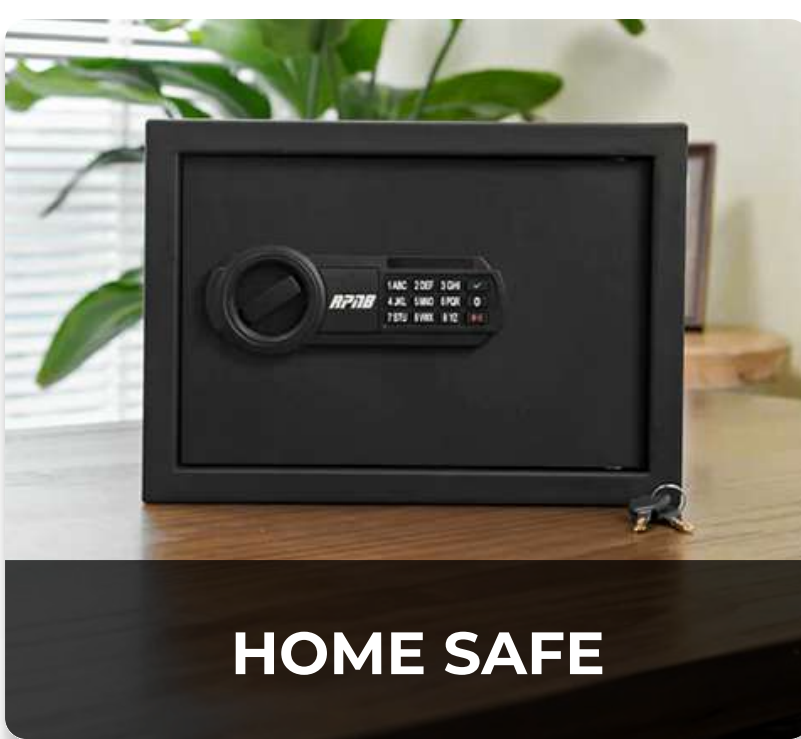

Using 3-IN-1 intrusion sensors, this sabotage-resistant cellular based alarm system sends real time alerts over SMS text and app notifications.

StealthALERT

SABOTAGE-RESISTANT SECURITY SENSOR

- **3-in-1 Motion Sensor**
- **Light Sensor**
- **Accelerometer**
- **Temperature & Humidity**
- **4G LTE (No WIFI)**

Safes. Cabinets. RV's. Storage Units. Jewelry Cabinets. Monitor any space, get text alerts when accessed. Always be in the know. Always be alert.

MONITOR SPACES WITHOUT WIFI OR POWER

PEACE OF MIND EVERYTHING IS SAFE

ALERTS (SMS/PUSH) YOUR PHONE WHEN BREACHED

Real-time alerts are sent over a roaming cellular connection, working automatically anywhere in the world. Engineered to work in low connectivity environments like a safe, basement, storage unit and more. With a full year of rechargeable battery life, it requires no power outlet.

Real time alerts anytime your important space is accessed. A text SMS and app alert notification is sent every time an intrusion is detected by motion or light allowing anyone subscribed to receive alerts to have peace of mind. with unlimited subscribers, your spouse or close friends can receive the same alerts you receive, anytime the space is accessed

The flexibility of a global roaming cellular connection means you never have to worry about wifi and passcodes. Simply take your sensor anywhere in the world and it will automatically find and connect to thousands of the top cellular networks, like AT&T and T-Mobile. First month included then 4 dollar USD per month unlimited plan required. Purchase in app after you've tried it!

- **REAL-TIME SMS ALERTS**
- **LOCATION TRIANGULATION**
- **365 DAYS BATTERY LIFE**
- **EASY SETUP**
- **MOTION SENSOR, LIGHT SENSOR, ACCELEROMETER**
- **4G LTE CELLULAR**
- **VIEW ALERT HISTORY**
- **SECURE AND ENCRYPTED**

HOME SAFE

RV OR TRAILER

BOAT