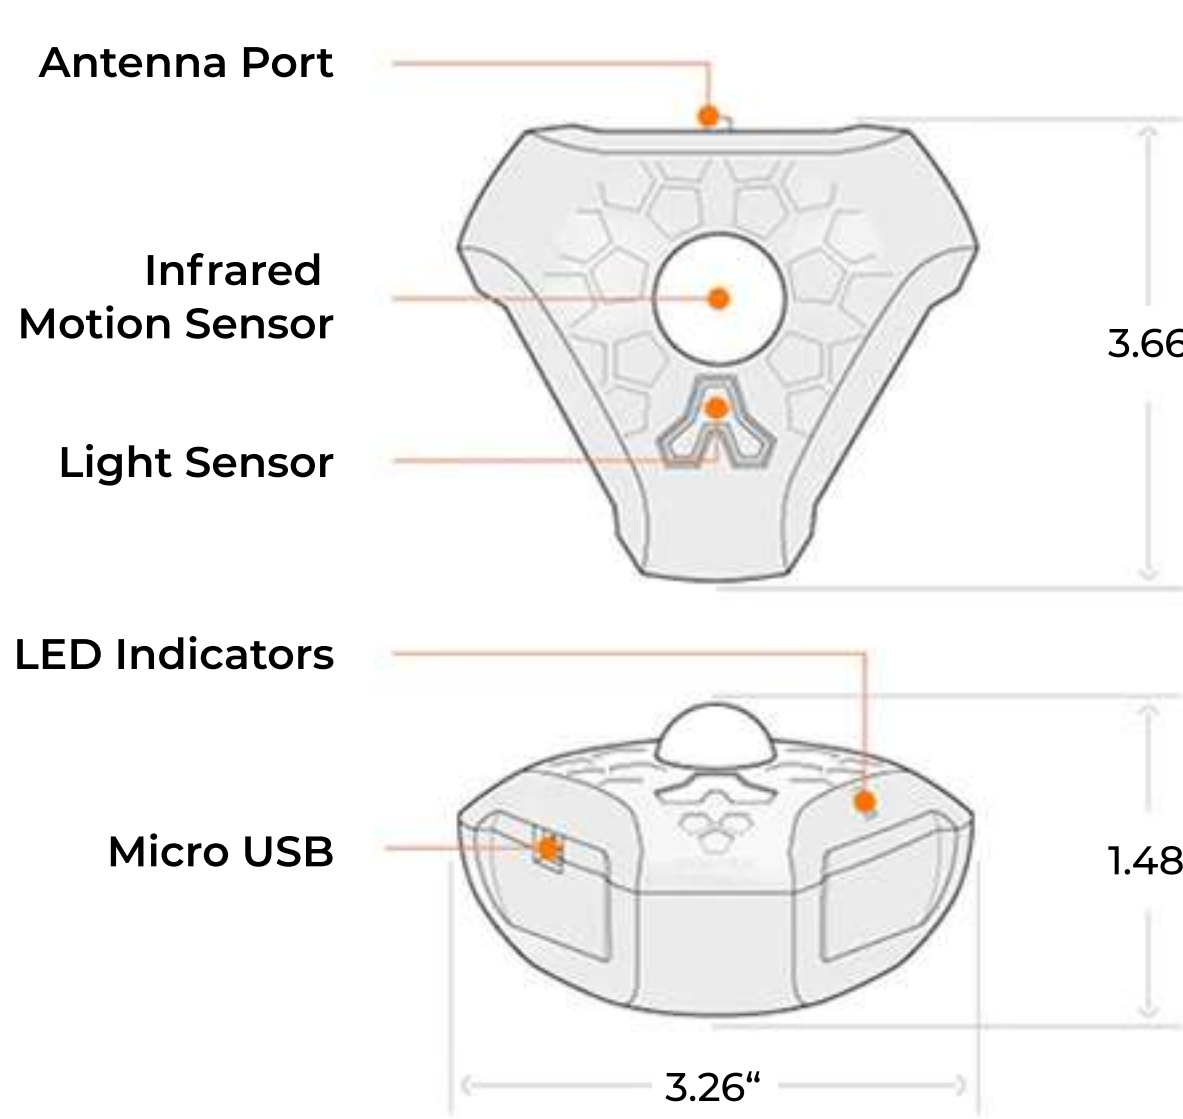

HOME SAFE

RV OR TRAILER

BOAT

STORAGE

SUITCASE

DRAWER

TECHNICAL SPECIFICATION

- Dimensions** 1.48" x 3.66" x 3.26"
- Weight** 3.40z/ 96g
- Material** Rugged ABS plastic
- Battery life** Up to 1 year (10 alerts monthly)
- Sensors** Light, Passive Infrared Motion (PIR), Accelerometer
- Sensitivity** 20' x 20' infrared motion range (std. room in house), any visible light, acceleration
- Connectivity** 4G Network (LTE/GSM/UMTS)
- Cellular Range** Worldwide
- Battery Type** Rechargeable Lithium Ion Battery: RCR123a 650mAh

WHAT'S INCLUDED

- Wired Antenna with Magnetic Base**
- Battery**
- Charging Cable**
- Setup Guide**
- Two Mounting Sticky Tapes**