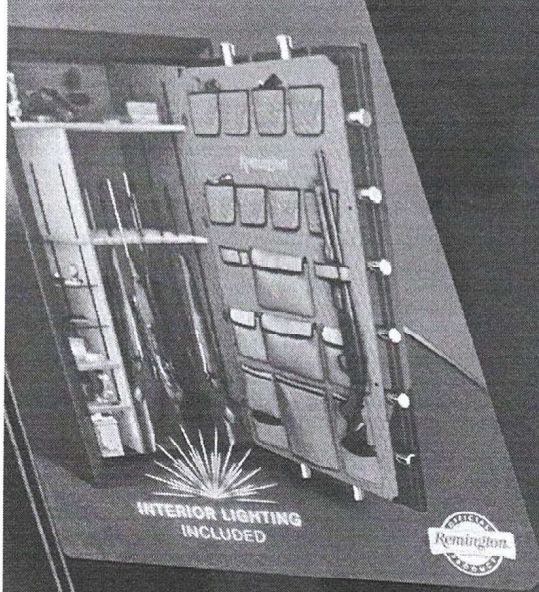

10 Gauge Steel
2" Locking Bolts
Backlit SecuRam® UL Rated Lock
UL Rated Dual Outlet w/ 2 USB Ports
2 - Override Keys
CA DOJ Approved
Internal Volume: 31.0 cu ft
Dimensions: 65"H x 44"W x 32"D
Weight: 1331 lbs

SAFESOURCE

Serial
123456789

STS