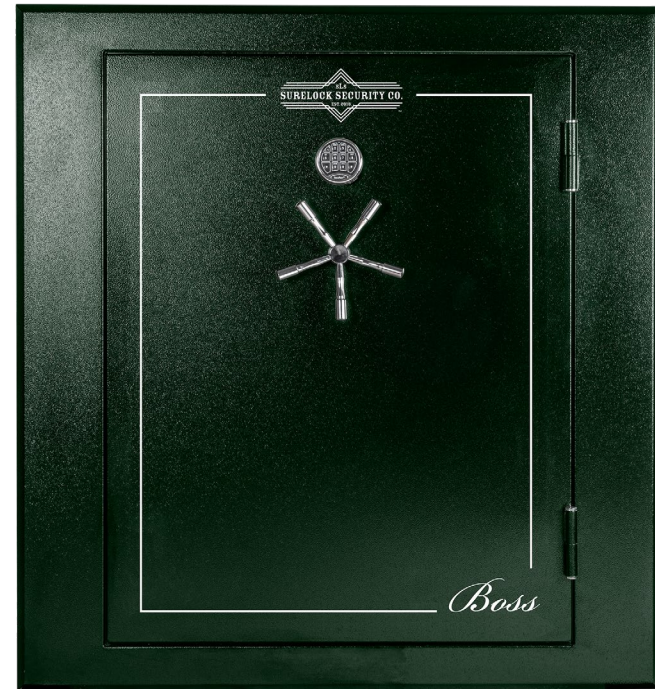

**NEW!**  
**BOSS 76**

**OUR  
LARGEST  
SAFE!**

- 12 Gauge steel top & bottom
- 14 Gauge steel walls & door
- Holds up to 76 guns
- SecuRam Lock
- Door panel organizer
- 75-minute fire rating
- Waterproof up to 2' for 72 hours
- Power outlet + USB
- Customizable interior
- 14, 1.25" steel bolts

	<b>Boss 76</b>
<b>PN</b>	<b>3320GN76</b>
<b>Dimensions</b>	<b>59" x 55" x 28"</b>
<b>Units/Container</b>	<b>23 + smaller safe on top</b>