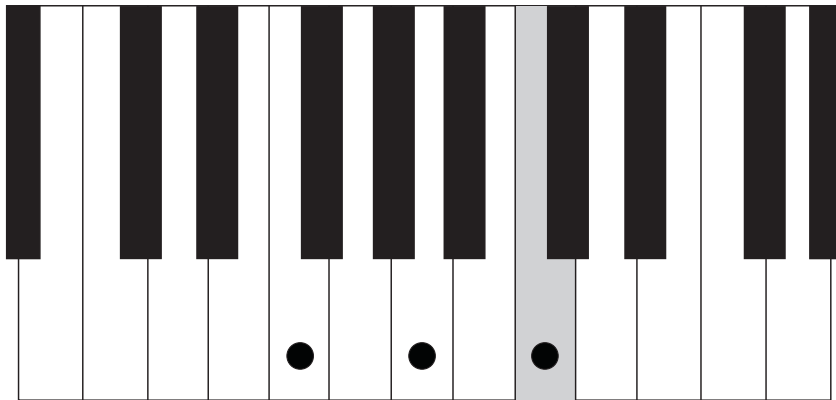

SILENT NIGHT

TRADITIONAL VERSION CHORDS

C

F

G7