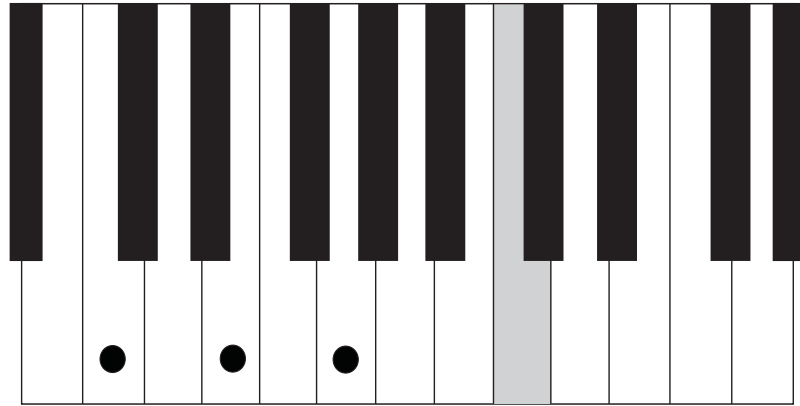

SILENT NIGHT

TRADITIONAL VERSION CHORDS

C

F

G7