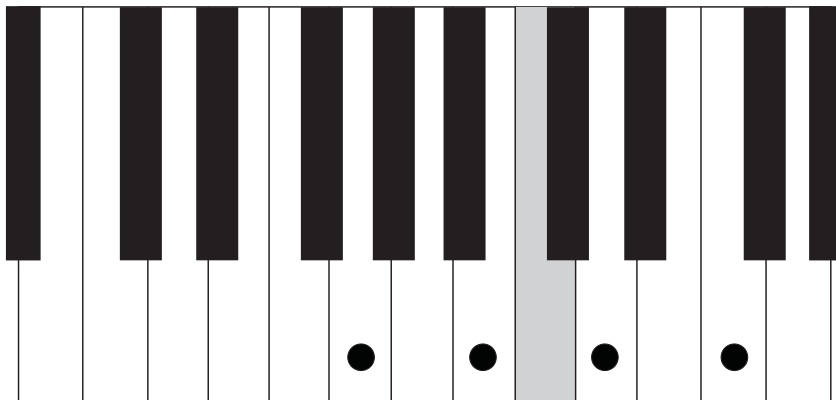

SILENT NIGHT

TRADITIONAL VERSION CHORDS

C

F

G7