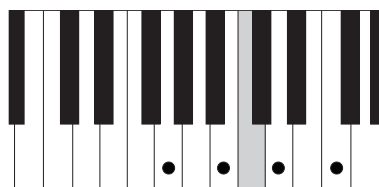

# I LEFT MY HEART IN SAN FRANCISCO ADVANCED VERSION CHORDS PG.1

CΔ7

E-7

EbΔ7

D-7

G7

D-

D-(MA9)7