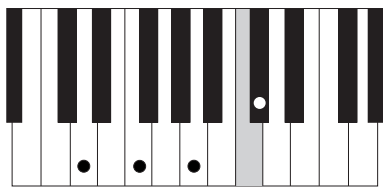

# I LEFT MY HEART IN SAN FRANCISCO ADVANCED VERSION CHORDS PG.1

CΔ7

E-7

EbΔ7

D-7

G7

D-

D-(MA9)7