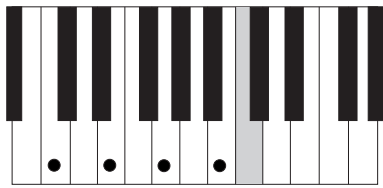

# I LEFT MY HEART IN SAN FRANCISCO ADVANCED VERSION CHORDS PG.1

CΔ7

E-7

EbΔ7

D-7

G7

D-

D-(MA9)7