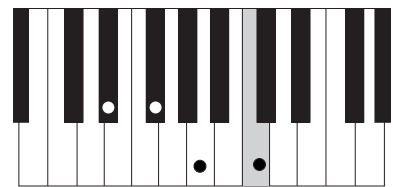

I LEFT MY HEART IN SAN FRANCISCO ADVANCED VERSION CHORDS PG.1

D#Δ7