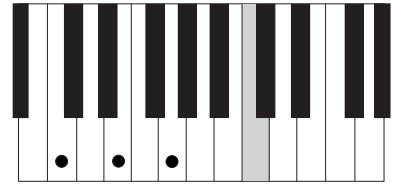

I LEFT MY HEART IN SAN FRANCISCO ADVANCED VERSION CHORDS PG.2

C