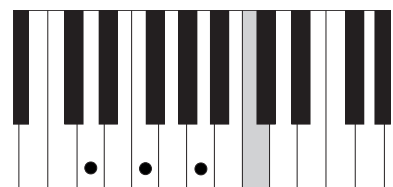

# I LEFT MY HEART IN SAN FRANCISCO ADVANCED VERSION CHORDS PG.1

CΔ7

E-7

EbΔ7

D-7

G7

D-

D-(MA9)7