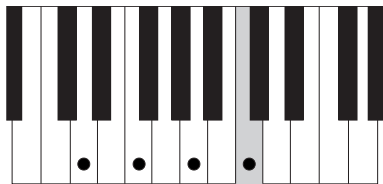

I LEFT MY HEART IN SAN FRANCISCO ADVANCED VERSION CHORDS PG.2

D-7