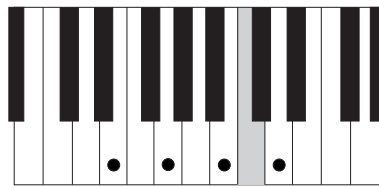

# I LEFT MY HEART IN SAN FRANCISCO ADVANCED VERSION CHORDS PG.1

CΔ7

E-7

EbΔ7

D-7

G7

D-

D-(MA9)7