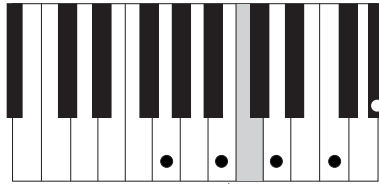

I LEFT MY HEART IN SAN FRANCISCO ADVANCED VERSION CHORDS PG.2

G7(b9)