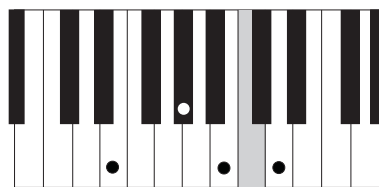

I LEFT MY HEART IN SAN FRANCISCO ADVANCED VERSION CHORDS PG.1

E7