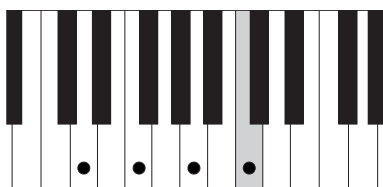

# I LEFT MY HEART IN SAN FRANCISCO ADVANCED VERSION CHORDS PG.1

CΔ7

E-7

EbΔ7

D-7

G7

D-

D-(MA9)7