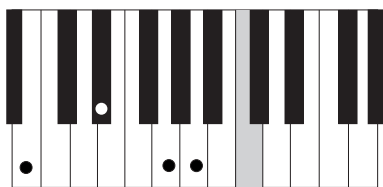

I LEFT MY HEART IN SAN FRANCISCO ADVANCED VERSION CHORDS PG.1

B7(b9)