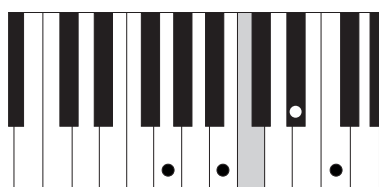

# I LEFT MY HEART IN SAN FRANCISCO ADVANCED VERSION CHORDS PG.1

CΔ7

E-7

EbΔ7

D-7

G7

D-

D-(MA9)7