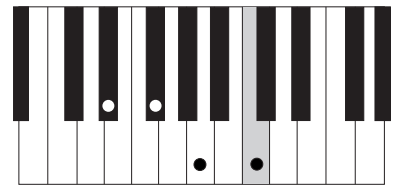

# I LEFT MY HEART IN SAN FRANCISCO ADVANCED VERSION CHORDS PG.1

CΔ7

E-7

EbΔ7

D-7

G7

D-

D-(MA9)7