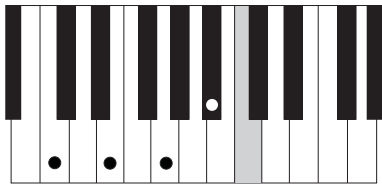

# GEORGIA ON MY MIND

BASIC VERSION CHORDS

F

A

D MIN

G MIN

G DIM

E7