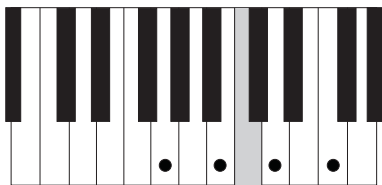

GEORGIA ON MY MIND

BASIC VERSION CHORDS

G7