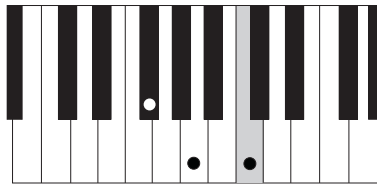

GEORGIA ON MY MIND

BASIC VERSION CHORDS

F# DIM