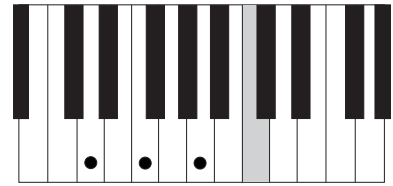

# GEORGIA ON MY MIND

BASIC VERSION CHORDS

F

A

D MIN

G MIN

G DIM

E7