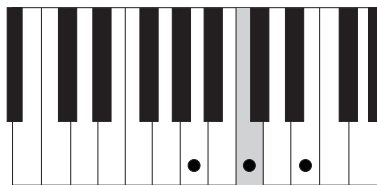

GEORGIA ON MY MIND

BASIC VERSION CHORDS

A MIN