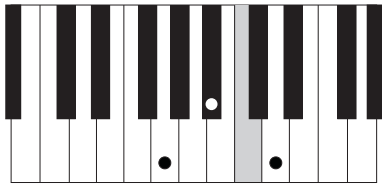

# GEORGIA ON MY MIND

BASIC VERSION CHORDS

F

A

D MIN

G MIN

G DIM

E7