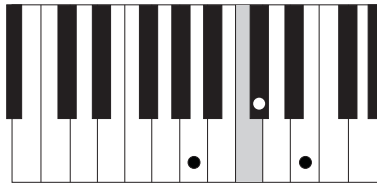

# GEORGIA ON MY MIND

BASIC VERSION CHORDS

F

A

D MIN

G MIN

G DIM

E7