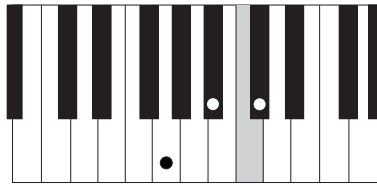

# GEORGIA ON MY MIND

BASIC VERSION CHORDS

F

A

D MIN

G MIN

G DIM

E7