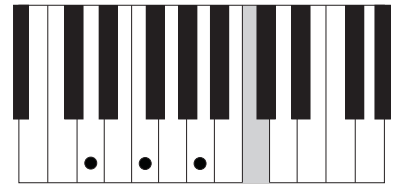

GEORGIA ON MY MIND

BASIC VERSION CHORDS

D MIN