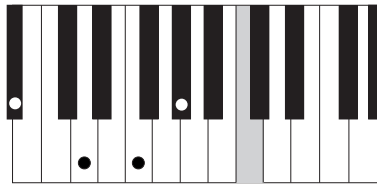

GEORGIA ON MY MIND

BASIC VERSION CHORDS

Bb7