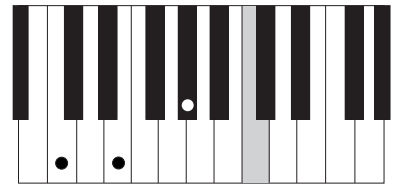

GEORGIA ON MY MIND

BASIC VERSION CHORDS

C AUG