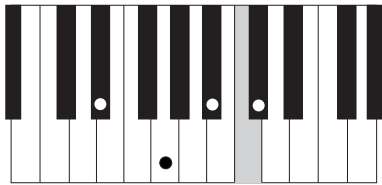

GEORGIA ON MY MIND

BASIC VERSION CHORDS

Eb7