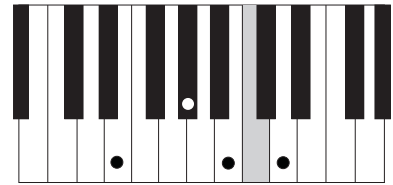

# GEORGIA ON MY MIND

BASIC VERSION CHORDS

F

A

D MIN

G MIN

G DIM

E7