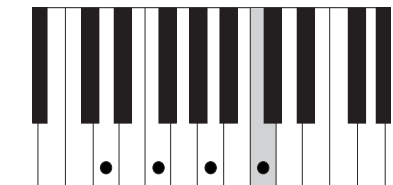

GEORGIA ON MY MIND

BASIC VERSION CHORDS

D-7