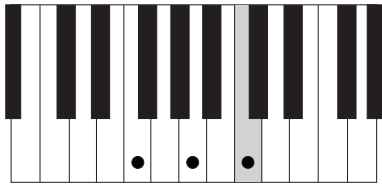

# GEORGIA ON MY MIND

BASIC VERSION CHORDS

F

A

D MIN

G MIN

G DIM

E7