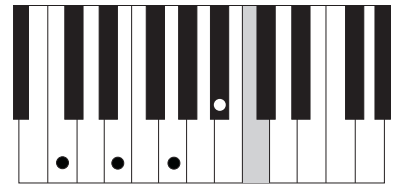

AMAZING GRACE

ADVANCED VERSION CHORDS

F

Bb

C7

Dmin

G9

Amin7