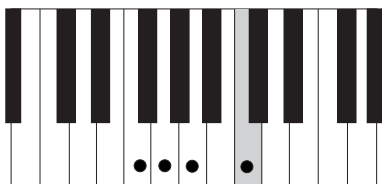

AMAZING GRACE

ADVANCED VERSION CHORDS

FAoD2