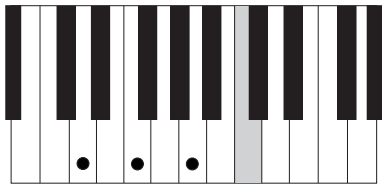

AMAZING GRACE

ADVANCED VERSION CHORDS

F

Bb

C7

Dmin

G9

Amin7