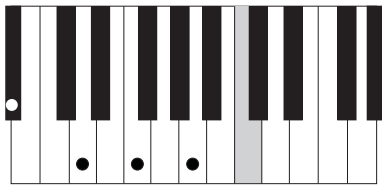

AMAZING GRACE

ADVANCED VERSION CHORDS

F

Bb

C7

Dmin

G9

Amin7