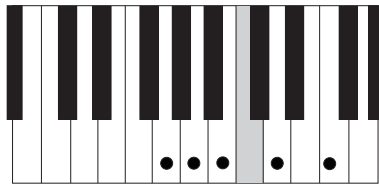

AMAZING GRACE

ADVANCED VERSION CHORDS

F

Bb

C7

Dmin

G9

Amin7