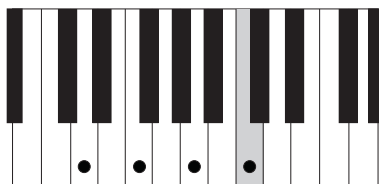

AMAZING GRACE

ADVANCED VERSION CHORDS

Dmin7