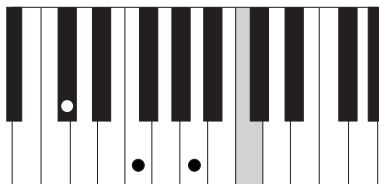

AMAZING GRACE

ADVANCED VERSION CHORDS

Dbaug