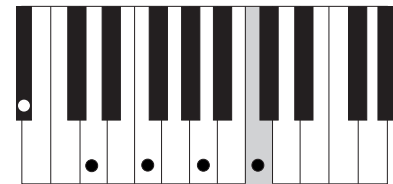

AMAZING GRACE

ADVANCED VERSION CHORDS

Bbm9