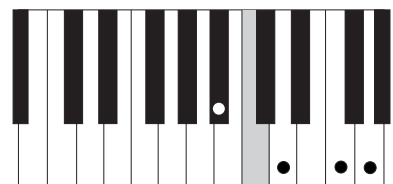

AMAZING GRACE

ADVANCED VERSION CHORDS

Bb6