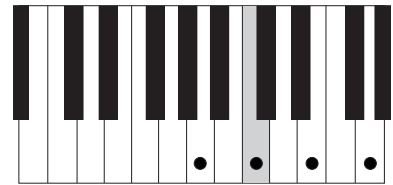

AMAZING GRACE

ADVANCED VERSION CHORDS

F

Bb

C7

Dmin

G9

Amin7