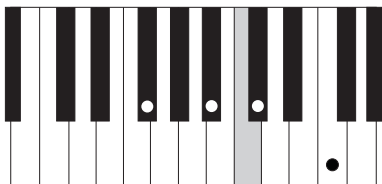

AMAZING GRACE

ADVANCED VERSION CHORDS

F#maj7