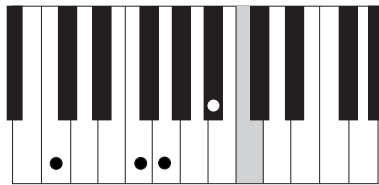

AMAZING GRACE

ADVANCED VERSION CHORDS

C7sus4