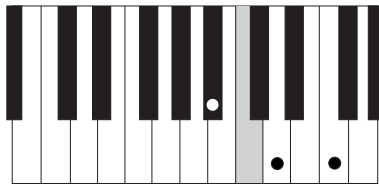

AMAZING GRACE

ADVANCED VERSION CHORDS

F

Bb

C7

Dmin

G9

Amin7