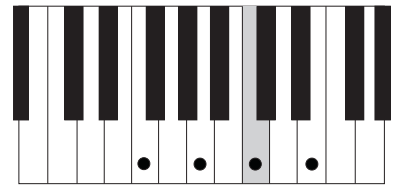

AMAZING GRACE

ADVANCED VERSION CHORDS

Fmaj7