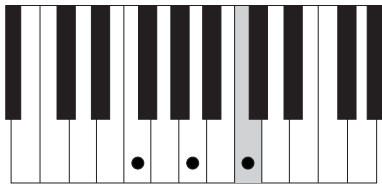

AMAZING GRACE

ADVANCED VERSION CHORDS

F

Bb

C7

Dmin

G9

Amin7