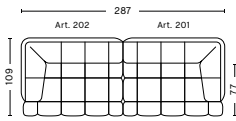

DIMENSIONS

W108 x D109 x H72 cm
 Seat H41 cm
 Seat D77 cm

501 | NARROW | RIGHT END

DIMENSIONS

W108 x D109 x H72 cm
 Seat H41 cm
 Seat D77 cm

FABRIC GROUPS

1 | Remix, Linara, Random Fade, Mode, Metaphor, Lint, Swarm, Atlas 2 | Steelcut, Steelcut Trio, Melange Nap, Olavi by HAY, Flamiber, Fairway 3 | Divina, Divina Melange, Divina MD, Fiord, Ruskin, Roden, DOT 1682, Re-wool 4 | Hallingdal, Canvas, Lila, Raas, Bolgheri 5 | Sierra, Balder 6 | Sense, Vidar, Nevada, California, Coda

602 | WIDE | LEFT END

DIMENSIONS

W142 x D109 x H72 cm
Seat H41 cm
Seat D77 cm

601 | WIDE | RIGHT END

DIMENSIONS

W142 x D109 x H72 cm
Seat H41 cm
Seat D77 cm

FABRIC GROUPS

1 | Remix, Linara, Random Fade, Mode, Metaphor, Lint, Swarm, Atlas 2 | Steelcut, Steelcut Trio, Melange Nap, Olavi by HAY, Flamiber, Fairway 3 | Divina, Divina Melange, Divina MD, Fiord, Ruskin, Roden, DOT 1682, Re-wool 4 | Hallingdal, Canvas, Lila, Raas, Bolgheri 5 | Sierra, Balder 6 | Sense, Vidar, Nevada, California, Coda

- QUILTON SUGGESTED COMBINATIONS -

COMBINATION 1

DIMENSIONS

W287 x D109 x H72 cm
 Seat H41 cm
 Seat D77 cm

COMBINATION 2

DIMENSIONS

W392 x D109 x H72 cm
 Seat H41 cm
 Seat D77 cm

COMBINATION 3

DIMENSIONS

W426 x D109 x H72 cm
 Seat H41 cm
 Seat D77 cm

COMBINATION 4

DIMENSIONS

W353 x D109 x H72 cm
 Seat H41 cm
 Seat D77 cm

COMBINATION 5

DIMENSIONS

W458 x D109 x H72 cm
 Seat H41 cm
 Seat D77 cm