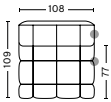

DIMENSIONS

W143,5 x D109 x H72 cm
Seat H41 cm
Seat D77 cm

203 | NARROW | MIDDLE

DIMENSIONS

W105 x D109 x H72 cm
Seat H41 cm
Seat D77 cm

302 | WIDE | LEFT END

DIMENSIONS

W176,5 x D109 x H72 cm
Seat H41 cm
Seat D77 cm

301 | WIDE | RIGHT END

DIMENSIONS

W176,5 x D109 x H72 cm
Seat H41 cm
Seat D77 cm

303 | WIDE | MIDDLE

DIMENSIONS

W139 x D109 x H72 cm
Seat H41 cm
Seat D77 cm

FABRIC GROUPS

1 | Remix, Linara, Random Fade, Mode, Metaphor, Lint, Swarm, Atlas 2 | Steelcut, Steelcut Trio, Melange Nap, Olavi by HAY, Flamiber, Fairway 3 | Divina, Divina Melange, Divina MD, Fiord, Ruskin, Roden, DOT 1682, Re-wool 4 | Hallingdal, Canvas, Lila, Raas, Bolgheri 5 | Sierra, Balder 6 | Sense, Vidar, Nevada, California, Coda

412 | CHAISE LONGUE | LEFT BACKREST

DIMENSIONS

W172 x D109 x H72 cm
 Seat H41 cm
 Seat D77 cm

411 | CHAISE LONGUE | RIGHT BACKREST

DIMENSIONS

W172 x D109 x H72 cm
 Seat H41 cm
 Seat D77 cm

502 | NARROW | LEFT END

DIMENSIONS

W108 x D109 x H72 cm
 Seat H41 cm
 Seat D77 cm

501 | NARROW | RIGHT END

DIMENSIONS

W108 x D109 x H72 cm
 Seat H41 cm
 Seat D77 cm

FABRIC GROUPS

1 | Remix, Linara, Random Fade, Mode, Metaphor, Lint, Swarm, Atlas 2 | Steelcut, Steelcut Trio, Melange Nap, Olavi by HAY, Flamiber, Fairway 3 | Divina, Divina Melange, Divina MD, Fiord, Ruskin, Roden, DOT 1682, Re-wool 4 | Hallingdal, Canvas, Lila, Raas, Bolgheri 5 | Sierra, Balder 6 | Sense, Vidar, Nevada, California, Coda