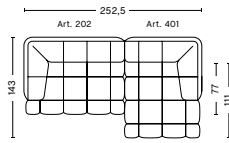

DIMENSIONS

W357,5 x D143 x H72 cm
 Seat H41 cm
 Seat D77 cm

COMBINATION 17 | RIGHT

DIMENSIONS

W357,5 x D143 x H72 cm
 Seat H41 cm
 Seat D77 cm

COMBINATION 18 | LEFT

DIMENSIONS

W391,5 x D143 x H72 cm
 Seat H41 cm
 Seat D77 cm

COMBINATION 18 | RIGHT

DIMENSIONS

W391,5 x D143 x H72 cm
 Seat H41 cm
 Seat D77 cm

FABRIC GROUPS

1 | Remix, Linara, Random Fade, Mode, Metaphor, Lint, Swarm, Atlas 2 | Steelcut, Steelcut Trio, Melange Nap, Olavi by HAY, Flamiber, Fairway 3 | Divina, Divina Melange, Divina MD, Fiord, Ruskin, Roden, DOT 1682, Re-wool 4 | Hallingdal, Canvas, Lila, Raas, Bolgheri 5 | Sierra, Balder 6 | Sense, Vidar, Nevada, California, Coda

- QUILTON SUGGESTED COMBINATIONS -

COMBINATION 19 | LEFT

DIMENSIONS

W252,5 x D143 x H72 cm
 Seat H41 cm
 Seat D77 cm

COMBINATION 19 | RIGHT

DIMENSIONS

W252,5 x D143 x H72 cm
 Seat H41 cm
 Seat D77 cm

COMBINATION 20 | LEFT

DIMENSIONS

W285,5 x D143 x H72 cm
 Seat H41 cm
 Seat D77 cm

COMBINATION 20 | RIGHT

DIMENSIONS

W285,5 x D143 x H72 cm
 Seat H41 cm
 Seat D77 cm

COMBINATION 21 | LEFT

DIMENSIONS

W281 x D143 x H72 cm
 Seat H41 cm
 Seat D77 cm