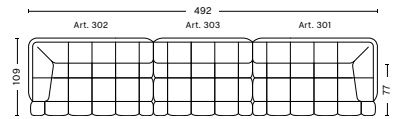

- QUILTON SUGGESTED COMBINATIONS -

COMBINATION 1

DIMENSIONS

W287 x D109 x H72 cm
 Seat H41 cm
 Seat D77 cm

COMBINATION 2

DIMENSIONS

W392 x D109 x H72 cm
 Seat H41 cm
 Seat D77 cm

COMBINATION 3

DIMENSIONS

W426 x D109 x H72 cm
 Seat H41 cm
 Seat D77 cm

COMBINATION 4

DIMENSIONS

W353 x D109 x H72 cm
 Seat H41 cm
 Seat D77 cm

COMBINATION 5

DIMENSIONS

W458 x D109 x H72 cm
 Seat H41 cm
 Seat D77 cm

COMBINATION 6

DIMENSIONS

W492 x D109 x H72 cm
 Seat H41 cm
 Seat D77 cm

COMBINATION 7

DIMENSIONS

W344 x D109 x H72 cm
 Seat H41 cm
 Seat D77 cm

COMBINATION 8

DIMENSIONS

W449 x D109 x H72 cm
 Seat H41 cm
 Seat D77 cm

COMBINATION 9

DIMENSIONS

W483 x D109 x H72 cm
 Seat H41 cm
 Seat D77 cm

FABRIC GROUPS

1 | Remix, Linara, Random Fade, Mode, Metaphor, Lint, Swarm, Atlas 2 | Steelcut, Steelcut Trio, Melange Nap, Olavi by HAY, Flamiber, Fairway 3 | Divina, Divina Melange, Divina MD, Fiord, Ruskin, Roden, DOT 1682, Re-wool 4 | Hallingdal, Canvas, Lila, Raas, Bolgheri 5 | Sierra, Balder 6 | Sense, Vidar, Nevada, California, Coda