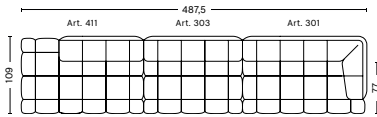

W348,5 x D109 x H72 cm
 Seat H41 cm
 Seat D77 cm

FABRIC GROUPS

1 | Remix, Linara, Random Fade, Mode, Metaphor, Lint, Swarm, Atlas 2 | Steelcut, Steelcut Trio, Melange Nap, Olavi by HAY, Flamiber, Fairway 3 | Divina, Divina Melange, Divina MD, Fiord, Ruskin, Roden, DOT 1682, Re-wool 4 | Hallingdal, Canvas, Lila, Raas, Bolgheri 5 | Sierra, Balder 6 | Sense, Vidar, Nevada, California, Coda

COMBINATION 14 | LEFT

DIMENSIONS

W453,5 x D109 x H72 cm
 Seat H41 cm
 Seat D77 cm

COMBINATION 14 | RIGHT

DIMENSIONS

W453,5 x D109 x H72 cm
 Seat H41 cm
 Seat D77 cm

COMBINATION 15 | LEFT

DIMENSIONS

W487,5 x D109 x H72 cm
 Seat H41 cm
 Seat D77 cm

COMBINATION 15 | RIGHT

DIMENSIONS

W487,5 x D109 x H72 cm
 Seat H41 cm
 Seat D77 cm

COMBINATION 16

DIMENSIONS

W357 x D143 x H72 cm
 Seat H41 cm
 Seat D77 cm

COMBINATION 17 | LEFT