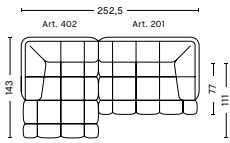

W487,5 x D109 x H72 cm
 Seat H41 cm
 Seat D77 cm

COMBINATION 15 | RIGHT

DIMENSIONS

W487,5 x D109 x H72 cm
 Seat H41 cm
 Seat D77 cm

COMBINATION 16

DIMENSIONS

W357 x D143 x H72 cm
 Seat H41 cm
 Seat D77 cm

COMBINATION 17 | LEFT

DIMENSIONS

W357,5 x D143 x H72 cm
 Seat H41 cm
 Seat D77 cm

COMBINATION 17 | RIGHT

DIMENSIONS

W357,5 x D143 x H72 cm
 Seat H41 cm
 Seat D77 cm

COMBINATION 18 | LEFT

DIMENSIONS

W391,5 x D143 x H72 cm
 Seat H41 cm
 Seat D77 cm

COMBINATION 18 | RIGHT

DIMENSIONS

W391,5 x D143 x H72 cm
 Seat H41 cm
 Seat D77 cm

FABRIC GROUPS

1 | Remix, Linara, Random Fade, Mode, Metaphor, Lint, Swarm, Atlas 2 | Steelcut, Steelcut Trio, Melange Nap, Olavi by HAY, Flamiber, Fairway 3 | Divina, Divina Melange, Divina MD, Fiord, Ruskin, Roden, DOT 1682, Re-wool 4 | Hallingdal, Canvas, Lila, Raas, Bolgheri 5 | Sierra, Balder 6 | Sense, Vidar, Nevada, California, Coda

- QUILTON SUGGESTED COMBINATIONS -

COMBINATION 19 | LEFT

DIMENSIONS

W252,5 x D143 x H72 cm
 Seat H41 cm
 Seat D77 cm

COMBINATION 19 | RIGHT

DIMENSIONS

W252,5 x D143 x H72 cm
 Seat H41 cm
 Seat D77 cm

COMBINATION 20 | LEFT