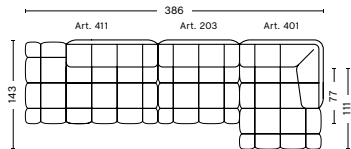

DIMENSIONS

W285,5 x D143 x H72 cm
 Seat H41 cm
 Seat D77 cm

COMBINATION 20 | RIGHT

DIMENSIONS

W285,5 x D143 x H72 cm
 Seat H41 cm
 Seat D77 cm

COMBINATION 21 | LEFT

DIMENSIONS

W281 x D143 x H72 cm
 Seat H41 cm
 Seat D77 cm

COMBINATION 21 | RIGHT

DIMENSIONS

W281 x D143 x H72 cm
 Seat H41 cm
 Seat D77 cm

COMBINATION 22 | LEFT

DIMENSIONS

W386 x D143 x H72 cm
 Seat H41 cm
 Seat D77 cm

COMBINATION 22 | RIGHT

DIMENSIONS

W386 x D143 x H72 cm
 Seat H41 cm
 Seat D77 cm

COMBINATION 23 | LEFT

DIMENSIONS

W420 x D143 x H72 cm
 Seat H41 cm
 Seat D77 cm

FABRIC GROUPS

1 | Remix, Linara, Random Fade, Mode, Metaphor, Lint, Swarm, Atlas 2 | Steelcut, Steelcut Trio, Melange Nap, Olavi by HAY, Flamiber, Fairway 3 | Divina, Divina Melange, Divina MD, Fiord, Ruskin, Roden, DOT 1682, Re-wool 4 | Hallingdal, Canvas, Lila, Raas, Bolgheri 5 | Sierra, Balder 6 | Sense, Vidar, Nevada, California, Coda