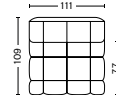

QUILTON

MODULE OVERVIEW

FREESTANDING

2 SEATER

DIMENSIONS

W214 x D109 x H72 cm
Seat H41 cm
Seat D77 cm

3 SEATER

DIMENSIONS

W248 x D109 x H72 cm
Seat H41 cm
Seat D77 cm

203FS | NARROW

DIMENSIONS

W111 x D109 x H72 cm
Seat H41 cm
Seat D77 cm

303FS | WIDE

DIMENSIONS

W145 x D109 x H72 cm
Seat H41 cm
Seat D77 cm

OTTOMAN 05

DIMENSIONS

W105 x D105 x H41 cm
Seat H41 cm

CUSHION

DIMENSIONS

W57 x D19 x H49 cm

FABRIC GROUPS

1 | Remix, Linara, Random Fade, Mode, Metaphor, Lint, Swarm, Atlas 2 | Steelcut, Steelcut Trio, Melange Nap, Olavi by HAY, Flamiber, Fairway 3 | Divina, Divina Melange, Divina MD, Fiord, Ruskin, Roden, DOT 1682, Re-wool 4 | Hallingdal, Canvas, Lila, Raas, Bolgheri 5 | Sierra, Balder 6 | Sense, Vidar, Nevada, California, Coda

DIMENSIONS

W285,5 x D72 x H280 cm
 Seat H41 cm
 Seat D77 cm

CORNER COMBINATION 25

DIMENSIONS

W362 x D72 x H254,5 cm
 Seat H41 cm
 Seat D77 cm

CORNER COMBINATION 26

DIMENSIONS

W362 x D72 x H362,5 cm
 Seat H41 cm
 Seat D77 cm