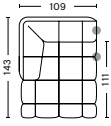

CONNECTABLE MODULES

100 | CORNER

DIMENSIONS

W109 x D109 x H72 cm
Seat H41 cm
Seat D77 cm

202 | NARROW | LEFT END

DIMENSIONS

W143,5 x D109 x H72 cm
Seat H41 cm
Seat D77 cm

201 | NARROW | RIGHT END

DIMENSIONS

W143,5 x D109 x H72 cm
Seat H41 cm
Seat D77 cm

203 | NARROW | MIDDLE

DIMENSIONS

W105 x D109 x H72 cm
Seat H41 cm
Seat D77 cm

302 | WIDE | LEFT END

DIMENSIONS

W176,5 x D109 x H72 cm
Seat H41 cm
Seat D77 cm

301 | WIDE | RIGHT END

DIMENSIONS

W176,5 x D109 x H72 cm
Seat H41 cm
Seat D77 cm

303 | WIDE | MIDDLE

DIMENSIONS

W139 x D109 x H72 cm
Seat H41 cm
Seat D77 cm

FABRIC GROUPS

1 | Remix, Linara, Random Fade, Mode, Metaphor, Lint, Swarm, Atlas 2 | Steelcut, Steelcut Trio, Melange Nap, Olavi by HAY, Flamiber, Fairway 3 | Divina, Divina Melange, Divina MD, Fiord, Ruskin, Roden, DOT 1682, Re-wool 4 | Hallingdal, Canvas, Lila, Raas, Bolgheri 5 | Sierra, Balder 6 | Sense, Vidar, Nevada, California, Coda

ONLY IN COMBINATION WITH OTHER MODULES

402 | CHAISE LONGUE | LEFT BACKREST

DIMENSIONS

W109 x D143 x H72 cm
 Seat H41 cm
 Seat D77 cm

401 | CHAISE LONGUE | RIGHT BACKREST

DIMENSIONS

W109 x D143 x H72 cm
 Seat H41 cm
 Seat D77 cm