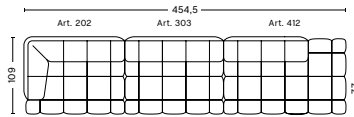

W449 x D109 x H72 cm
 Seat H41 cm
 Seat D77 cm

COMBINATION 9

DIMENSIONS

W483 x D109 x H72 cm
 Seat H41 cm
 Seat D77 cm

FABRIC GROUPS

1 | Remix, Linara, Random Fade, Mode, Metaphor, Lint, Swarm, Atlas 2 | Steelcut, Steelcut Trio, Melange Nap, Olavi by HAY, Flamiber, Fairway 3 | Divina, Divina Melange, Divina MD, Fiord, Ruskin, Roden, DOT 1682, Re-wool 4 | Hallingdal, Canvas, Lila, Raas, Bolgheri 5 | Sierra, Balder 6 | Sense, Vidar, Nevada, California, Coda

- QUILTON SUGGESTED COMBINATIONS -

COMBINATION 10 | LEFT

DIMENSIONS

W315,5 x D109 x H72 cm
 Seat H41 cm
 Seat D77 cm

COMBINATION 10 | RIGHT

DIMENSIONS

W315,5 x D109 x H72 cm
 Seat H41 cm
 Seat D77 cm

COMBINATION 11 | LEFT

DIMENSIONS

W420,5 x D109 x H72 cm
 Seat H41 cm
 Seat D77 cm

COMBINATION 11 | RIGHT

DIMENSIONS

W420,5 x D109 x H72 cm
 Seat H41 cm
 Seat D77 cm

COMBINATION 12 | LEFT

DIMENSIONS

W454,5 x D109 x H72 cm
 Seat H41 cm
 Seat D77 cm