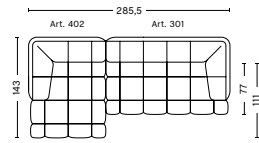

DIMENSIONS

W357,5 x D143 x H72 cm
 Seat H41 cm
 Seat D77 cm

COMBINATION 17 | RIGHT

DIMENSIONS

W357,5 x D143 x H72 cm
 Seat H41 cm
 Seat D77 cm

COMBINATION 18 | LEFT

DIMENSIONS

W391,5 x D143 x H72 cm
 Seat H41 cm
 Seat D77 cm

COMBINATION 18 | RIGHT

DIMENSIONS

W391,5 x D143 x H72 cm
 Seat H41 cm
 Seat D77 cm

FABRIC GROUPS

1 | Remix, Linara, Random Fade, Mode, Metaphor, Lint, Swarm, Atlas 2 | Steelcut, Steelcut Trio, Melange Nap, Olavi by HAY, Flamiber, Fairway 3 | Divina, Divina Melange, Divina MD, Fiord, Ruskin, Roden, DOT 1682, Re-wool 4 | Hallingdal, Canvas, Lila, Raas, Bolgheri 5 | Sierra, Balder 6 | Sense, Vidar, Nevada, California, Coda

- QUILTON SUGGESTED COMBINATIONS -

COMBINATION 19 | LEFT

DIMENSIONS

W252,5 x D143 x H72 cm
 Seat H41 cm
 Seat D77 cm

COMBINATION 19 | RIGHT

DIMENSIONS

W252,5 x D143 x H72 cm
 Seat H41 cm
 Seat D77 cm

COMBINATION 20 | LEFT

DIMENSIONS

W285,5 x D143 x H72 cm
 Seat H41 cm
 Seat D77 cm

COMBINATION 20 | RIGHT

DIMENSIONS

W285,5 x D143 x H72 cm
 Seat H41 cm
 Seat D77 cm

COMBINATION 21 | LEFT

DIMENSIONS

W281 x D143 x H72 cm
 Seat H41 cm
 Seat D77 cm