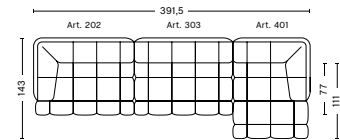

W487,5 x D109 x H72 cm
 Seat H41 cm
 Seat D77 cm

COMBINATION 15 | RIGHT

DIMENSIONS

W487,5 x D109 x H72 cm
 Seat H41 cm
 Seat D77 cm

COMBINATION 16

DIMENSIONS

W357 x D143 x H72 cm
 Seat H41 cm
 Seat D77 cm

COMBINATION 17 | LEFT

DIMENSIONS

W357,5 x D143 x H72 cm
 Seat H41 cm
 Seat D77 cm

COMBINATION 17 | RIGHT

DIMENSIONS

W357,5 x D143 x H72 cm
 Seat H41 cm
 Seat D77 cm

COMBINATION 18 | LEFT

DIMENSIONS

W391,5 x D143 x H72 cm
 Seat H41 cm
 Seat D77 cm

COMBINATION 18 | RIGHT

DIMENSIONS

W391,5 x D143 x H72 cm
 Seat H41 cm
 Seat D77 cm

FABRIC GROUPS

1 | Remix, Linara, Random Fade, Mode, Metaphor, Lint, Swarm, Atlas 2 | Steelcut, Steelcut Trio, Melange Nap, Olavi by HAY, Flamiber, Fairway 3 | Divina, Divina Melange, Divina MD, Fiord, Ruskin, Roden, DOT 1682, Re-wool 4 | Hallingdal, Canvas, Lila, Raas, Bolgheri 5 | Sierra, Balder 6 | Sense, Vidar, Nevada, California, Coda