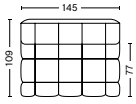

W248 x D109 x H72 cm
Seat H41 cm
Seat D77 cm

203FS | NARROW

DIMENSIONS

W111 x D109 x H72 cm
Seat H41 cm
Seat D77 cm

303FS | WIDE

DIMENSIONS

W145 x D109 x H72 cm
Seat H41 cm
Seat D77 cm

OTTOMAN 05

DIMENSIONS

W105 x D105 x H41 cm
Seat H41 cm

CUSHION

DIMENSIONS

W57 x D19 x H49 cm

FABRIC GROUPS

1 | Remix, Linara, Random Fade, Mode, Metaphor, Lint, Swarm, Atlas 2 | Steelcut, Steelcut Trio, Melange Nap, Olavi by HAY, Flamiber, Fairway 3 | Divina, Divina Melange, Divina MD, Fiord, Ruskin, Roden, DOT 1682, Re-wool 4 | Hallingdal, Canvas, Lila, Raas, Bolgheri 5 | Sierra, Balder 6 | Sense, Vidar, Nevada, California, Coda

DIMENSIONS

W143,5 x D109 x H72 cm
Seat H41 cm
Seat D77 cm

203 | NARROW | MIDDLE

DIMENSIONS

W105 x D109 x H72 cm
Seat H41 cm
Seat D77 cm

302 | WIDE | LEFT END

DIMENSIONS

W176,5 x D109 x H72 cm
Seat H41 cm
Seat D77 cm

DIMENSIONS

W285,5 x D72 x H280 cm
 Seat H41 cm
 Seat D77 cm

CORNER COMBINATION 25

DIMENSIONS

W362 x D72 x H254,5 cm
 Seat H41 cm
 Seat D77 cm

CORNER COMBINATION 26

DIMENSIONS

W362 x D72 x H362,5 cm
 Seat H41 cm
 Seat D77 cm