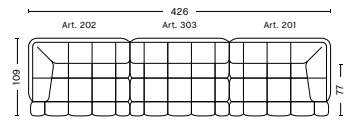

DIMENSIONS

W108 x D109 x H72 cm
 Seat H41 cm
 Seat D77 cm

501 | NARROW | RIGHT END

DIMENSIONS

W108 x D109 x H72 cm
 Seat H41 cm
 Seat D77 cm

FABRIC GROUPS

1 | Remix, Linara, Random Fade, Mode, Metaphor, Lint, Swarm, Atlas 2 | Steelcut, Steelcut Trio, Melange Nap, Olavi by HAY, Flamiber, Fairway 3 | Divina, Divina Melange, Divina MD, Fiord, Ruskin, Roden, DOT 1682, Re-wool 4 | Hallingdal, Canvas, Lila, Raas, Bolgheri 5 | Sierra, Balder 6 | Sense, Vidar, Nevada, California, Coda

602 | WIDE | LEFT END

DIMENSIONS

W142 x D109 x H72 cm
Seat H41 cm
Seat D77 cm

601 | WIDE | RIGHT END

DIMENSIONS

W142 x D109 x H72 cm
Seat H41 cm
Seat D77 cm

FABRIC GROUPS

1 | Remix, Linara, Random Fade, Mode, Metaphor, Lint, Swarm, Atlas 2 | Steelcut, Steelcut Trio, Melange Nap, Olavi by HAY, Flamiber, Fairway 3 | Divina, Divina Melange, Divina MD, Fiord, Ruskin, Roden, DOT 1682, Re-wool 4 | Hallingdal, Canvas, Lila, Raas, Bolgheri 5 | Sierra, Balder 6 | Sense, Vidar, Nevada, California, Coda

- QUILTON SUGGESTED COMBINATIONS -

COMBINATION 1

DIMENSIONS

W287 x D109 x H72 cm
 Seat H41 cm
 Seat D77 cm

COMBINATION 2

DIMENSIONS

W392 x D109 x H72 cm
 Seat H41 cm
 Seat D77 cm

COMBINATION 3

DIMENSIONS

W426 x D109 x H72 cm
 Seat H41 cm
 Seat D77 cm

COMBINATION 4

DIMENSIONS

W353 x D109 x H72 cm
 Seat H41 cm
 Seat D77 cm

COMBINATION 5

DIMENSIONS

W458 x D109 x H72 cm
 Seat H41 cm
 Seat D77 cm