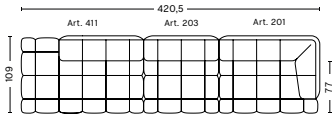

COMBINATION 6

DIMENSIONS

W492 x D109 x H72 cm
 Seat H41 cm
 Seat D77 cm

COMBINATION 7

DIMENSIONS

W344 x D109 x H72 cm
 Seat H41 cm
 Seat D77 cm

COMBINATION 8

DIMENSIONS

W449 x D109 x H72 cm
 Seat H41 cm
 Seat D77 cm

COMBINATION 9

DIMENSIONS

W483 x D109 x H72 cm
 Seat H41 cm
 Seat D77 cm

FABRIC GROUPS

1 | Remix, Linara, Random Fade, Mode, Metaphor, Lint, Swarm, Atlas 2 | Steelcut, Steelcut Trio, Melange Nap, Olavi by HAY, Flamiber, Fairway 3 | Divina, Divina Melange, Divina MD, Fiord, Ruskin, Roden, DOT 1682, Re-wool 4 | Hallingdal, Canvas, Lila, Raas, Bolgheri 5 | Sierra, Balder 6 | Sense, Vidar, Nevada, California, Coda

- QUILTON SUGGESTED COMBINATIONS -

COMBINATION 10 | LEFT

DIMENSIONS

W315,5 x D109 x H72 cm
 Seat H41 cm
 Seat D77 cm

COMBINATION 10 | RIGHT

DIMENSIONS

W315,5 x D109 x H72 cm
 Seat H41 cm
 Seat D77 cm

COMBINATION 11 | LEFT

DIMENSIONS

W420,5 x D109 x H72 cm
 Seat H41 cm
 Seat D77 cm

COMBINATION 11 | RIGHT

DIMENSIONS

W420,5 x D109 x H72 cm
 Seat H41 cm
 Seat D77 cm

COMBINATION 12 | LEFT

DIMENSIONS

W454,5 x D109 x H72 cm
 Seat H41 cm
 Seat D77 cm