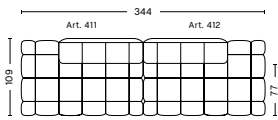

- QUILTON SUGGESTED COMBINATIONS -

COMBINATION 1

DIMENSIONS

W287 x D109 x H72 cm
 Seat H41 cm
 Seat D77 cm

COMBINATION 2

DIMENSIONS

W392 x D109 x H72 cm
 Seat H41 cm
 Seat D77 cm

COMBINATION 3

DIMENSIONS

W426 x D109 x H72 cm
 Seat H41 cm
 Seat D77 cm

COMBINATION 4

DIMENSIONS

W353 x D109 x H72 cm
 Seat H41 cm
 Seat D77 cm

COMBINATION 5

DIMENSIONS

W458 x D109 x H72 cm
 Seat H41 cm
 Seat D77 cm

COMBINATION 6

DIMENSIONS

W492 x D109 x H72 cm
 Seat H41 cm
 Seat D77 cm

COMBINATION 7

DIMENSIONS

W344 x D109 x H72 cm
 Seat H41 cm
 Seat D77 cm

COMBINATION 8

DIMENSIONS

W449 x D109 x H72 cm
 Seat H41 cm
 Seat D77 cm

COMBINATION 9

DIMENSIONS

W483 x D109 x H72 cm
 Seat H41 cm
 Seat D77 cm

FABRIC GROUPS

1 | Remix, Linara, Random Fade, Mode, Metaphor, Lint, Swarm, Atlas 2 | Steelcut, Steelcut Trio, Melange Nap, Olavi by HAY, Flamiber, Fairway 3 | Divina, Divina Melange, Divina MD, Fiord, Ruskin, Roden, DOT 1682, Re-wool 4 | Hallingdal, Canvas, Lila, Raas, Bolgheri 5 | Sierra, Balder 6 | Sense, Vidar, Nevada, California, Coda