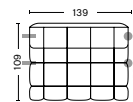

DIMENSIONS

W105 x D105 x H41 cm
Seat H41 cm

CUSHION

DIMENSIONS

W57 x D19 x H49 cm

FABRIC GROUPS

1 | Remix, Linara, Random Fade, Mode, Metaphor, Lint, Swarm, Atlas 2 | Steelcut, Steelcut Trio, Melange Nap, Olavi by HAY, Flamiber, Fairway 3 | Divina, Divina Melange, Divina MD, Fiord, Ruskin, Roden, DOT 1682, Re-wool 4 | Hallingdal, Canvas, Lila, Raas, Bolgheri 5 | Sierra, Balder 6 | Sense, Vidar, Nevada, California, Coda

CONNECTABLE MODULES

100 | CORNER

DIMENSIONS

W109 x D109 x H72 cm
Seat H41 cm
Seat D77 cm

202 | NARROW | LEFT END

DIMENSIONS

W143,5 x D109 x H72 cm
Seat H41 cm
Seat D77 cm

201 | NARROW | RIGHT END

DIMENSIONS

W143,5 x D109 x H72 cm
Seat H41 cm
Seat D77 cm

203 | NARROW | MIDDLE

DIMENSIONS

W105 x D109 x H72 cm
Seat H41 cm
Seat D77 cm

302 | WIDE | LEFT END

DIMENSIONS

W176,5 x D109 x H72 cm
Seat H41 cm
Seat D77 cm

301 | WIDE | RIGHT END

DIMENSIONS

W176,5 x D109 x H72 cm
Seat H41 cm
Seat D77 cm

303 | WIDE | MIDDLE

DIMENSIONS

W139 x D109 x H72 cm
Seat H41 cm
Seat D77 cm

FABRIC GROUPS

1 | Remix, Linara, Random Fade, Mode, Metaphor, Lint, Swarm, Atlas 2 | Steelcut, Steelcut Trio, Melange Nap, Olavi by HAY, Flamiber, Fairway 3 | Divina, Divina Melange, Divina MD, Fiord, Ruskin, Roden, DOT 1682, Re-wool 4 | Hallingdal, Canvas, Lila, Raas, Bolgheri 5 | Sierra, Balder 6 | Sense, Vidar, Nevada, California, Coda