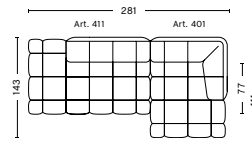

COMBINATION 21 | RIGHT

DIMENSIONS

W281 x D143 x H72 cm
Seat H41 cm
Seat D77 cm