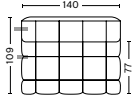

301 | WIDE | RIGHT END

DIMENSIONS

W176,5 x D109 x H72 cm
Seat H41 cm
Seat D77 cm

303 | WIDE | MIDDLE

DIMENSIONS

W139 x D109 x H72 cm
Seat H41 cm
Seat D77 cm

FABRIC GROUPS

1 | Remix, Linara, Random Fade, Mode, Metaphor, Lint, Swarm, Atlas 2 | Steelcut, Steelcut Trio, Melange Nap, Olavi by HAY, Flamiber, Fairway 3 | Divina, Divina Melange, Divina MD, Fiord, Ruskin, Roden, DOT 1682, Re-wool 4 | Hallingdal, Canvas, Lila, Raas, Bolgheri 5 | Sierra, Balder 6 | Sense, Vidar, Nevada, California, Coda

412 | CHAISE LONGUE | LEFT BACKREST

DIMENSIONS

W172 x D109 x H72 cm
 Seat H41 cm
 Seat D77 cm

411 | CHAISE LONGUE | RIGHT BACKREST

DIMENSIONS

W172 x D109 x H72 cm
 Seat H41 cm
 Seat D77 cm

502 | NARROW | LEFT END

DIMENSIONS

W108 x D109 x H72 cm
 Seat H41 cm
 Seat D77 cm

501 | NARROW | RIGHT END

DIMENSIONS

W108 x D109 x H72 cm
 Seat H41 cm
 Seat D77 cm

FABRIC GROUPS

1 | Remix, Linara, Random Fade, Mode, Metaphor, Lint, Swarm, Atlas 2 | Steelcut, Steelcut Trio, Melange Nap, Olavi by HAY, Flamiber, Fairway 3 | Divina, Divina Melange, Divina MD, Fiord, Ruskin, Roden, DOT 1682, Re-wool 4 | Hallingdal, Canvas, Lila, Raas, Bolgheri 5 | Sierra, Balder 6 | Sense, Vidar, Nevada, California, Coda

602 | WIDE | LEFT END

DIMENSIONS

W142 x D109 x H72 cm
Seat H41 cm
Seat D77 cm

601 | WIDE | RIGHT END

DIMENSIONS

W142 x D109 x H72 cm
Seat H41 cm
Seat D77 cm

FABRIC GROUPS

1 | Remix, Linara, Random Fade, Mode, Metaphor, Lint, Swarm, Atlas 2 | Steelcut, Steelcut Trio, Melange Nap, Olavi by HAY, Flamiber, Fairway 3 | Divina, Divina Melange, Divina MD, Fiord, Ruskin, Roden, DOT 1682, Re-wool 4 | Hallingdal, Canvas, Lila, Raas, Bolgheri 5 | Sierra, Balder 6 | Sense, Vidar, Nevada, California, Coda