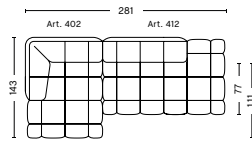

COMBINATION 18 | RIGHT

DIMENSIONS

W391,5 x D143 x H72 cm
 Seat H41 cm
 Seat D77 cm

FABRIC GROUPS

1 | Remix, Linara, Random Fade, Mode, Metaphor, Lint, Swarm, Atlas 2 | Steelcut, Steelcut Trio, Melange Nap, Olavi by HAY, Flamiber, Fairway 3 | Divina, Divina Melange, Divina MD, Fiord, Ruskin, Roden, DOT 1682, Re-wool 4 | Hallingdal, Canvas, Lila, Raas, Bolgheri 5 | Sierra, Balder 6 | Sense, Vidar, Nevada, California, Coda

- QUILTON SUGGESTED COMBINATIONS -

COMBINATION 19 | LEFT

DIMENSIONS

W252,5 x D143 x H72 cm
 Seat H41 cm
 Seat D77 cm

COMBINATION 19 | RIGHT

DIMENSIONS

W252,5 x D143 x H72 cm
 Seat H41 cm
 Seat D77 cm

COMBINATION 20 | LEFT

DIMENSIONS

W285,5 x D143 x H72 cm
 Seat H41 cm
 Seat D77 cm

COMBINATION 20 | RIGHT

DIMENSIONS

W285,5 x D143 x H72 cm
 Seat H41 cm
 Seat D77 cm

COMBINATION 21 | LEFT

DIMENSIONS

W281 x D143 x H72 cm
 Seat H41 cm
 Seat D77 cm