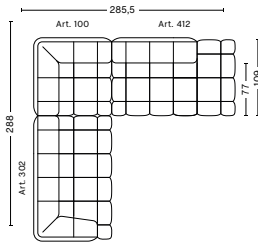

DIMENSIONS

W143,5 x D109 x H72 cm
Seat H41 cm
Seat D77 cm

203 | NARROW | MIDDLE

DIMENSIONS

W105 x D109 x H72 cm
Seat H41 cm
Seat D77 cm

302 | WIDE | LEFT END

DIMENSIONS

W176,5 x D109 x H72 cm
Seat H41 cm
Seat D77 cm

W386 x D143 x H72 cm
 Seat H41 cm
 Seat D77 cm

COMBINATION 23 | LEFT

DIMENSIONS

W420 x D143 x H72 cm
 Seat H41 cm
 Seat D77 cm

FABRIC GROUPS

1 | Remix, Linara, Random Fade, Mode, Metaphor, Lint, Swarm, Atlas 2 | Steelcut, Steelcut Trio, Melange Nap, Olavi by HAY, Flamiber, Fairway 3 | Divina, Divina Melange, Divina MD, Fiord, Ruskin, Roden, DOT 1682, Re-wool 4 | Hallingdal, Canvas, Lila, Raas, Bolgheri 5 | Sierra, Balder 6 | Sense, Vidar, Nevada, California, Coda

- QUILTON SUGGESTED COMBINATIONS -

COMBINATION 23 | RIGHT

DIMENSIONS

W420 x D143 x H72 cm
 Seat H41 cm
 Seat D77 cm

CORNER COMBINATION 24 | LEFT

DIMENSIONS

W285,5 x D72 x H280 cm
 Seat H41 cm
 Seat D77 cm

CORNER COMBINATION 24 | RIGHT

DIMENSIONS

W285,5 x D72 x H280 cm
 Seat H41 cm
 Seat D77 cm

CORNER COMBINATION 25

DIMENSIONS

W362 x D72 x H254,5 cm
 Seat H41 cm
 Seat D77 cm

CORNER COMBINATION 26

DIMENSIONS

W362 x D72 x H362,5 cm
 Seat H41 cm
 Seat D77 cm