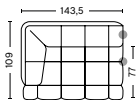

DIMENSIONS

W105 x D105 x H41 cm
Seat H41 cm

CUSHION

DIMENSIONS

W57 x D19 x H49 cm

FABRIC GROUPS

1 | Remix, Linara, Random Fade, Mode, Metaphor, Lint, Swarm, Atlas 2 | Steelcut, Steelcut Trio, Melange Nap, Olavi by HAY, Flamiber, Fairway 3 | Divina, Divina Melange, Divina MD, Fiord, Ruskin, Roden, DOT 1682, Re-wool 4 | Hallingdal, Canvas, Lila, Raas, Bolgheri 5 | Sierra, Balder 6 | Sense, Vidar, Nevada, California, Coda

CONNECTABLE MODULES

100 | CORNER

DIMENSIONS

W109 x D109 x H72 cm
Seat H41 cm
Seat D77 cm

202 | NARROW | LEFT END

DIMENSIONS

W143,5 x D109 x H72 cm
Seat H41 cm
Seat D77 cm

201 | NARROW | RIGHT END

DIMENSIONS

W143,5 x D109 x H72 cm
Seat H41 cm
Seat D77 cm

203 | NARROW | MIDDLE

DIMENSIONS

W105 x D109 x H72 cm
Seat H41 cm
Seat D77 cm

302 | WIDE | LEFT END

DIMENSIONS

W176,5 x D109 x H72 cm
Seat H41 cm
Seat D77 cm

301 | WIDE | RIGHT END

DIMENSIONS

W176,5 x D109 x H72 cm
Seat H41 cm
Seat D77 cm

303 | WIDE | MIDDLE

DIMENSIONS

W139 x D109 x H72 cm
Seat H41 cm
Seat D77 cm

FABRIC GROUPS

1 | Remix, Linara, Random Fade, Mode, Metaphor, Lint, Swarm, Atlas 2 | Steelcut, Steelcut Trio, Melange Nap, Olavi by HAY, Flamiber, Fairway 3 | Divina, Divina Melange, Divina MD, Fiord, Ruskin, Roden, DOT 1682, Re-wool 4 | Hallingdal, Canvas, Lila, Raas, Bolgheri 5 | Sierra, Balder 6 | Sense, Vidar, Nevada, California, Coda