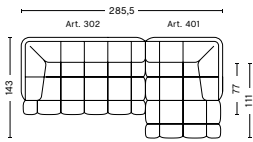

DIMENSIONS

W357,5 x D143 x H72 cm
 Seat H41 cm
 Seat D77 cm

COMBINATION 17 | RIGHT

DIMENSIONS

W357,5 x D143 x H72 cm
 Seat H41 cm
 Seat D77 cm

COMBINATION 18 | LEFT

DIMENSIONS

W391,5 x D143 x H72 cm
 Seat H41 cm
 Seat D77 cm

COMBINATION 18 | RIGHT

DIMENSIONS

W391,5 x D143 x H72 cm
 Seat H41 cm
 Seat D77 cm

FABRIC GROUPS

1 | Remix, Linara, Random Fade, Mode, Metaphor, Lint, Swarm, Atlas 2 | Steelcut, Steelcut Trio, Melange Nap, Olavi by HAY, Flamiber, Fairway 3 | Divina, Divina Melange, Divina MD, Fiord, Ruskin, Roden, DOT 1682, Re-wool 4 | Hallingdal, Canvas, Lila, Raas, Bolgheri 5 | Sierra, Balder 6 | Sense, Vidar, Nevada, California, Coda

- QUILTON SUGGESTED COMBINATIONS -

COMBINATION 19 | LEFT

DIMENSIONS

W252,5 x D143 x H72 cm
 Seat H41 cm
 Seat D77 cm

COMBINATION 19 | RIGHT

DIMENSIONS

W252,5 x D143 x H72 cm
 Seat H41 cm
 Seat D77 cm

COMBINATION 20 | LEFT

DIMENSIONS

W285,5 x D143 x H72 cm
 Seat H41 cm
 Seat D77 cm

COMBINATION 20 | RIGHT

DIMENSIONS

W285,5 x D143 x H72 cm
 Seat H41 cm
 Seat D77 cm

COMBINATION 21 | LEFT

DIMENSIONS

W281 x D143 x H72 cm
 Seat H41 cm
 Seat D77 cm