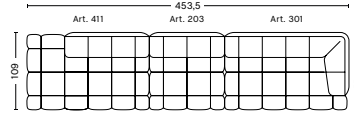

COMBINATION 12 | RIGHT

DIMENSIONS

W454,5 x D109 x H72 cm
 Seat H41 cm
 Seat D77 cm

COMBINATION 13 | LEFT

DIMENSIONS

W348,5 x D109 x H72 cm
 Seat H41 cm
 Seat D77 cm

COMBINATION 13 | RIGHT

DIMENSIONS

W348,5 x D109 x H72 cm
 Seat H41 cm
 Seat D77 cm

FABRIC GROUPS

1 | Remix, Linara, Random Fade, Mode, Metaphor, Lint, Swarm, Atlas 2 | Steelcut, Steelcut Trio, Melange Nap, Olavi by HAY, Flamiber, Fairway 3 | Divina, Divina Melange, Divina MD, Fiord, Ruskin, Roden, DOT 1682, Re-wool 4 | Hallingdal, Canvas, Lila, Raas, Bolgheri 5 | Sierra, Balder 6 | Sense, Vidar, Nevada, California, Coda

COMBINATION 14 | LEFT

DIMENSIONS

W453,5 x D109 x H72 cm
 Seat H41 cm
 Seat D77 cm

COMBINATION 14 | RIGHT

DIMENSIONS

W453,5 x D109 x H72 cm
 Seat H41 cm
 Seat D77 cm

COMBINATION 15 | LEFT

DIMENSIONS