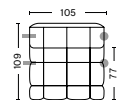

DIMENSIONS

W105 x D105 x H41 cm
Seat H41 cm

CUSHION

DIMENSIONS

W57 x D19 x H49 cm

FABRIC GROUPS

1 | Remix, Linara, Random Fade, Mode, Metaphor, Lint, Swarm, Atlas 2 | Steelcut, Steelcut Trio, Melange Nap, Olavi by HAY, Flamiber, Fairway 3 | Divina, Divina Melange, Divina MD, Fiord, Ruskin, Roden, DOT 1682, Re-wool 4 | Hallingdal, Canvas, Lila, Raas, Bolgheri 5 | Sierra, Balder 6 | Sense, Vidar, Nevada, California, Coda

CONNECTABLE MODULES

100 | CORNER

DIMENSIONS

W109 x D109 x H72 cm
Seat H41 cm
Seat D77 cm

202 | NARROW | LEFT END

DIMENSIONS

W143,5 x D109 x H72 cm
Seat H41 cm
Seat D77 cm

201 | NARROW | RIGHT END

DIMENSIONS

W143,5 x D109 x H72 cm
Seat H41 cm
Seat D77 cm

203 | NARROW | MIDDLE

DIMENSIONS

W105 x D109 x H72 cm
Seat H41 cm
Seat D77 cm

302 | WIDE | LEFT END

DIMENSIONS

W176,5 x D109 x H72 cm
Seat H41 cm
Seat D77 cm

301 | WIDE | RIGHT END

DIMENSIONS

W176,5 x D109 x H72 cm
Seat H41 cm
Seat D77 cm

303 | WIDE | MIDDLE

DIMENSIONS

W139 x D109 x H72 cm
Seat H41 cm
Seat D77 cm

FABRIC GROUPS

1 | Remix, Linara, Random Fade, Mode, Metaphor, Lint, Swarm, Atlas 2 | Steelcut, Steelcut Trio, Melange Nap, Olavi by HAY, Flamiber, Fairway 3 | Divina, Divina Melange, Divina MD, Fiord, Ruskin, Roden, DOT 1682, Re-wool 4 | Hallingdal, Canvas, Lila, Raas, Bolgheri 5 | Sierra, Balder 6 | Sense, Vidar, Nevada, California, Coda