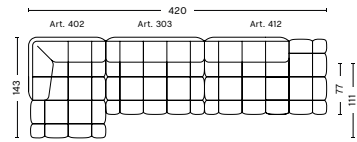

DIMENSIONS

W285,5 x D143 x H72 cm
 Seat H41 cm
 Seat D77 cm

COMBINATION 20 | RIGHT

DIMENSIONS

W285,5 x D143 x H72 cm
 Seat H41 cm
 Seat D77 cm

COMBINATION 21 | LEFT

DIMENSIONS

W281 x D143 x H72 cm
 Seat H41 cm
 Seat D77 cm

COMBINATION 21 | RIGHT

DIMENSIONS

W281 x D143 x H72 cm
 Seat H41 cm
 Seat D77 cm

COMBINATION 22 | LEFT

DIMENSIONS

W386 x D143 x H72 cm
 Seat H41 cm
 Seat D77 cm

COMBINATION 22 | RIGHT

DIMENSIONS

W386 x D143 x H72 cm
 Seat H41 cm
 Seat D77 cm

COMBINATION 23 | LEFT

DIMENSIONS

W420 x D143 x H72 cm
 Seat H41 cm
 Seat D77 cm

FABRIC GROUPS

1 | Remix, Linara, Random Fade, Mode, Metaphor, Lint, Swarm, Atlas 2 | Steelcut, Steelcut Trio, Melange Nap, Olavi by HAY, Flamiber, Fairway 3 | Divina, Divina Melange, Divina MD, Fiord, Ruskin, Roden, DOT 1682, Re-wool 4 | Hallingdal, Canvas, Lila, Raas, Bolgheri 5 | Sierra, Balder 6 | Sense, Vidar, Nevada, California, Coda