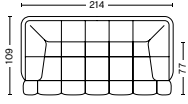

QUILTON

MODULE OVERVIEW

FREESTANDING

2 SEATER

DIMENSIONS

W214 x D109 x H72 cm
Seat H41 cm
Seat D77 cm

3 SEATER

DIMENSIONS

W248 x D109 x H72 cm
Seat H41 cm
Seat D77 cm

203FS | NARROW

DIMENSIONS

W111 x D109 x H72 cm
Seat H41 cm
Seat D77 cm

303FS | WIDE

DIMENSIONS

W145 x D109 x H72 cm
Seat H41 cm
Seat D77 cm

OTTOMAN 05

DIMENSIONS

W105 x D105 x H41 cm
Seat H41 cm

CUSHION

DIMENSIONS

W57 x D19 x H49 cm

FABRIC GROUPS

1 | Remix, Linara, Random Fade, Mode, Metaphor, Lint, Swarm, Atlas 2 | Steelcut, Steelcut Trio, Melange Nap, Olavi by HAY, Flamiber, Fairway 3 | Divina, Divina Melange, Divina MD, Fiord, Ruskin, Roden, DOT 1682, Re-wool 4 | Hallingdal, Canvas, Lila, Raas, Bolgheri 5 | Sierra, Balder 6 | Sense, Vidar, Nevada, California, Coda

DIMENSIONS

W285,5 x D72 x H280 cm
 Seat H41 cm
 Seat D77 cm

CORNER COMBINATION 25

DIMENSIONS

W362 x D72 x H254,5 cm
 Seat H41 cm
 Seat D77 cm

CORNER COMBINATION 26

DIMENSIONS

W362 x D72 x H362,5 cm
 Seat H41 cm
 Seat D77 cm