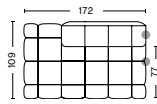

DIMENSIONS

W143,5 x D109 x H72 cm
Seat H41 cm
Seat D77 cm

203 | NARROW | MIDDLE

DIMENSIONS

W105 x D109 x H72 cm
Seat H41 cm
Seat D77 cm

302 | WIDE | LEFT END

DIMENSIONS

W176,5 x D109 x H72 cm
Seat H41 cm
Seat D77 cm

301 | WIDE | RIGHT END

DIMENSIONS

W176,5 x D109 x H72 cm
Seat H41 cm
Seat D77 cm

303 | WIDE | MIDDLE

DIMENSIONS

W139 x D109 x H72 cm
Seat H41 cm
Seat D77 cm

FABRIC GROUPS

1 | Remix, Linara, Random Fade, Mode, Metaphor, Lint, Swarm, Atlas 2 | Steelcut, Steelcut Trio, Melange Nap, Olavi by HAY, Flamiber, Fairway 3 | Divina, Divina Melange, Divina MD, Fiord, Ruskin, Roden, DOT 1682, Re-wool 4 | Hallingdal, Canvas, Lila, Raas, Bolgheri 5 | Sierra, Balder 6 | Sense, Vidar, Nevada, California, Coda

ONLY IN COMBINATION WITH OTHER MODULES

402 | CHAISE LONGUE | LEFT BACKREST

DIMENSIONS

W109 x D143 x H72 cm
 Seat H41 cm
 Seat D77 cm

401 | CHAISE LONGUE | RIGHT BACKREST

DIMENSIONS

W109 x D143 x H72 cm
 Seat H41 cm
 Seat D77 cm

412 | CHAISE LONGUE | LEFT BACKREST

DIMENSIONS

W172 x D109 x H72 cm
 Seat H41 cm
 Seat D77 cm

411 | CHAISE LONGUE | RIGHT BACKREST

DIMENSIONS

W172 x D109 x H72 cm
 Seat H41 cm
 Seat D77 cm

502 | NARROW | LEFT END