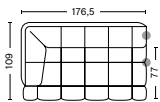

DIMENSIONS

W105 x D105 x H41 cm
Seat H41 cm

CUSHION

DIMENSIONS

W57 x D19 x H49 cm

FABRIC GROUPS

1 | Remix, Linara, Random Fade, Mode, Metaphor, Lint, Swarm, Atlas 2 | Steelcut, Steelcut Trio, Melange Nap, Olavi by HAY, Flamiber, Fairway 3 | Divina, Divina Melange, Divina MD, Fiord, Ruskin, Roden, DOT 1682, Re-wool 4 | Hallingdal, Canvas, Lila, Raas, Bolgheri 5 | Sierra, Balder 6 | Sense, Vidar, Nevada, California, Coda

CONNECTABLE MODULES

100 | CORNER

DIMENSIONS

W109 x D109 x H72 cm
Seat H41 cm
Seat D77 cm

202 | NARROW | LEFT END

DIMENSIONS

W143,5 x D109 x H72 cm
Seat H41 cm
Seat D77 cm

201 | NARROW | RIGHT END

DIMENSIONS

W143,5 x D109 x H72 cm
Seat H41 cm
Seat D77 cm

203 | NARROW | MIDDLE

DIMENSIONS

W105 x D109 x H72 cm
Seat H41 cm
Seat D77 cm

302 | WIDE | LEFT END

DIMENSIONS

W176,5 x D109 x H72 cm
Seat H41 cm
Seat D77 cm

301 | WIDE | RIGHT END

DIMENSIONS

W176,5 x D109 x H72 cm
Seat H41 cm
Seat D77 cm

303 | WIDE | MIDDLE

DIMENSIONS

W139 x D109 x H72 cm
Seat H41 cm
Seat D77 cm

FABRIC GROUPS

1 | Remix, Linara, Random Fade, Mode, Metaphor, Lint, Swarm, Atlas 2 | Steelcut, Steelcut Trio, Melange Nap, Olavi by HAY, Flamiber, Fairway 3 | Divina, Divina Melange, Divina MD, Fiord, Ruskin, Roden, DOT 1682, Re-wool 4 | Hallingdal, Canvas, Lila, Raas, Bolgheri 5 | Sierra, Balder 6 | Sense, Vidar, Nevada, California, Coda