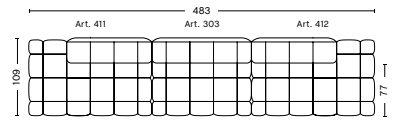

- QUILTON SUGGESTED COMBINATIONS -

COMBINATION 1

DIMENSIONS

W287 x D109 x H72 cm
 Seat H41 cm
 Seat D77 cm

COMBINATION 2

DIMENSIONS

W392 x D109 x H72 cm
 Seat H41 cm
 Seat D77 cm

COMBINATION 3

DIMENSIONS

W426 x D109 x H72 cm
 Seat H41 cm
 Seat D77 cm

COMBINATION 4

DIMENSIONS

W353 x D109 x H72 cm
 Seat H41 cm
 Seat D77 cm

COMBINATION 5

DIMENSIONS

W458 x D109 x H72 cm
 Seat H41 cm
 Seat D77 cm

COMBINATION 6

DIMENSIONS

W492 x D109 x H72 cm
 Seat H41 cm
 Seat D77 cm

COMBINATION 7

DIMENSIONS

W344 x D109 x H72 cm
 Seat H41 cm
 Seat D77 cm

COMBINATION 8

DIMENSIONS

W449 x D109 x H72 cm
 Seat H41 cm
 Seat D77 cm

COMBINATION 9

DIMENSIONS

W483 x D109 x H72 cm
 Seat H41 cm
 Seat D77 cm

FABRIC GROUPS

1 | Remix, Linara, Random Fade, Mode, Metaphor, Lint, Swarm, Atlas 2 | Steelcut, Steelcut Trio, Melange Nap, Olavi by HAY, Flamiber, Fairway 3 | Divina, Divina Melange, Divina MD, Fiord, Ruskin, Roden, DOT 1682, Re-wool 4 | Hallingdal, Canvas, Lila, Raas, Bolgheri 5 | Sierra, Balder 6 | Sense, Vidar, Nevada, California, Coda