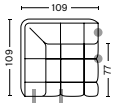

W248 x D109 x H72 cm
Seat H41 cm
Seat D77 cm

203FS | NARROW

DIMENSIONS

W111 x D109 x H72 cm
Seat H41 cm
Seat D77 cm

303FS | WIDE

DIMENSIONS

W145 x D109 x H72 cm
Seat H41 cm
Seat D77 cm

OTTOMAN 05

DIMENSIONS

W105 x D105 x H41 cm
Seat H41 cm

CUSHION

DIMENSIONS

W57 x D19 x H49 cm

FABRIC GROUPS

1 | Remix, Linara, Random Fade, Mode, Metaphor, Lint, Swarm, Atlas 2 | Steelcut, Steelcut Trio, Melange Nap, Olavi by HAY, Flamiber, Fairway 3 | Divina, Divina Melange, Divina MD, Fiord, Ruskin, Roden, DOT 1682, Re-wool 4 | Hallingdal, Canvas, Lila, Raas, Bolgheri 5 | Sierra, Balder 6 | Sense, Vidar, Nevada, California, Coda

CONNECTABLE MODULES

100 | CORNER

DIMENSIONS

W109 x D109 x H72 cm
Seat H41 cm
Seat D77 cm

202 | NARROW | LEFT END

DIMENSIONS

W143,5 x D109 x H72 cm
Seat H41 cm
Seat D77 cm

201 | NARROW | RIGHT END

DIMENSIONS

W143,5 x D109 x H72 cm
Seat H41 cm
Seat D77 cm

203 | NARROW | MIDDLE

DIMENSIONS

W105 x D109 x H72 cm
Seat H41 cm
Seat D77 cm

302 | WIDE | LEFT END

DIMENSIONS

W176,5 x D109 x H72 cm
Seat H41 cm
Seat D77 cm