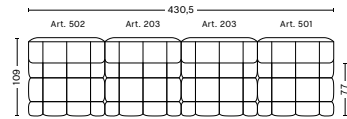

COMBINATION 27

DIMENSIONS

W430,5 x D72 x H109 cm
Seat H41 cm
Seat D77 cm

FABRIC GROUPS

1 | Remix, Linara, Random Fade, Mode, Metaphor, Lint, Swarm, Atlas 2 | Steelcut, Steelcut Trio, Melange Nap, Olavi by HAY, Flamiber, Fairway 3 | Divina, Divina Melange, Divina MD, Fiord, Ruskin, Roden, DOT 1682, Re-wool 4 | Hallingdal, Canvas, Lila, Raas, Bolgheri 5 | Sierra, Balder 6 | Sense, Vidar, Nevada, California, Coda