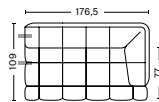

DIMENSIONS

W105 x D105 x H41 cm
Seat H41 cm

CUSHION

DIMENSIONS

W57 x D19 x H49 cm

FABRIC GROUPS

1 | Remix, Linara, Random Fade, Mode, Metaphor, Lint, Swarm, Atlas 2 | Steelcut, Steelcut Trio, Melange Nap, Olavi by HAY, Flamiber, Fairway 3 | Divina, Divina Melange, Divina MD, Fiord, Ruskin, Roden, DOT 1682, Re-wool 4 | Hallingdal, Canvas, Lila, Raas, Bolgheri 5 | Sierra, Balder 6 | Sense, Vidar, Nevada, California, Coda

CONNECTABLE MODULES

100 | CORNER

DIMENSIONS

W109 x D109 x H72 cm
Seat H41 cm
Seat D77 cm

202 | NARROW | LEFT END

DIMENSIONS

W143,5 x D109 x H72 cm
Seat H41 cm
Seat D77 cm

201 | NARROW | RIGHT END

DIMENSIONS

W143,5 x D109 x H72 cm
Seat H41 cm
Seat D77 cm

203 | NARROW | MIDDLE

DIMENSIONS

W105 x D109 x H72 cm
Seat H41 cm
Seat D77 cm

302 | WIDE | LEFT END

DIMENSIONS

W176,5 x D109 x H72 cm
Seat H41 cm
Seat D77 cm

301 | WIDE | RIGHT END

DIMENSIONS

W176,5 x D109 x H72 cm
Seat H41 cm
Seat D77 cm

303 | WIDE | MIDDLE

DIMENSIONS

W139 x D109 x H72 cm
Seat H41 cm
Seat D77 cm

FABRIC GROUPS

1 | Remix, Linara, Random Fade, Mode, Metaphor, Lint, Swarm, Atlas 2 | Steelcut, Steelcut Trio, Melange Nap, Olavi by HAY, Flamiber, Fairway 3 | Divina, Divina Melange, Divina MD, Fiord, Ruskin, Roden, DOT 1682, Re-wool 4 | Hallingdal, Canvas, Lila, Raas, Bolgheri 5 | Sierra, Balder 6 | Sense, Vidar, Nevada, California, Coda