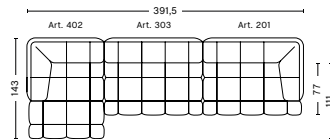

W487,5 x D109 x H72 cm
 Seat H41 cm
 Seat D77 cm

COMBINATION 15 | RIGHT

DIMENSIONS

W487,5 x D109 x H72 cm
 Seat H41 cm
 Seat D77 cm

COMBINATION 16

DIMENSIONS

W357 x D143 x H72 cm
 Seat H41 cm
 Seat D77 cm

COMBINATION 17 | LEFT

DIMENSIONS

W357,5 x D143 x H72 cm
 Seat H41 cm
 Seat D77 cm

COMBINATION 17 | RIGHT

DIMENSIONS

W357,5 x D143 x H72 cm
 Seat H41 cm
 Seat D77 cm

COMBINATION 18 | LEFT

DIMENSIONS

W391,5 x D143 x H72 cm
 Seat H41 cm
 Seat D77 cm

COMBINATION 18 | RIGHT

DIMENSIONS

W391,5 x D143 x H72 cm
 Seat H41 cm
 Seat D77 cm

FABRIC GROUPS

1 | Remix, Linara, Random Fade, Mode, Metaphor, Lint, Swarm, Atlas 2 | Steelcut, Steelcut Trio, Melange Nap, Olavi by HAY, Flamiber, Fairway 3 | Divina, Divina Melange, Divina MD, Fiord, Ruskin, Roden, DOT 1682, Re-wool 4 | Hallingdal, Canvas, Lila, Raas, Bolgheri 5 | Sierra, Balder 6 | Sense, Vidar, Nevada, California, Coda