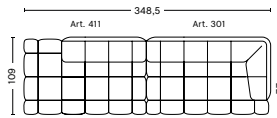

- QUILTON SUGGESTED COMBINATIONS -

COMBINATION 10 | LEFT

DIMENSIONS

W315,5 x D109 x H72 cm
 Seat H41 cm
 Seat D77 cm

COMBINATION 10 | RIGHT

DIMENSIONS

W315,5 x D109 x H72 cm
 Seat H41 cm
 Seat D77 cm

COMBINATION 11 | LEFT

DIMENSIONS

W420,5 x D109 x H72 cm
 Seat H41 cm
 Seat D77 cm

COMBINATION 11 | RIGHT

DIMENSIONS

W420,5 x D109 x H72 cm
 Seat H41 cm
 Seat D77 cm

COMBINATION 12 | LEFT

DIMENSIONS

W454,5 x D109 x H72 cm
 Seat H41 cm
 Seat D77 cm

COMBINATION 12 | RIGHT

DIMENSIONS

W454,5 x D109 x H72 cm
 Seat H41 cm
 Seat D77 cm

COMBINATION 13 | LEFT

DIMENSIONS

W348,5 x D109 x H72 cm
 Seat H41 cm
 Seat D77 cm

COMBINATION 13 | RIGHT

DIMENSIONS

W348,5 x D109 x H72 cm
 Seat H41 cm
 Seat D77 cm

FABRIC GROUPS

1 | Remix, Linara, Random Fade, Mode, Metaphor, Lint, Swarm, Atlas 2 | Steelcut, Steelcut Trio, Melange Nap, Olavi by HAY, Flamiber, Fairway 3 | Divina, Divina Melange, Divina MD, Fiord, Ruskin, Roden, DOT 1682, Re-wool 4 | Hallingdal, Canvas, Lila, Raas, Bolgheri 5 | Sierra, Balder 6 | Sense, Vidar, Nevada, California, Coda