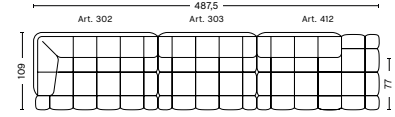

W348,5 x D109 x H72 cm
 Seat H41 cm
 Seat D77 cm

FABRIC GROUPS

1 | Remix, Linara, Random Fade, Mode, Metaphor, Lint, Swarm, Atlas 2 | Steelcut, Steelcut Trio, Melange Nap, Olavi by HAY, Flamiber, Fairway 3 | Divina, Divina Melange, Divina MD, Fiord, Ruskin, Roden, DOT 1682, Re-wool 4 | Hallingdal, Canvas, Lila, Raas, Bolgheri 5 | Sierra, Balder 6 | Sense, Vidar, Nevada, California, Coda

COMBINATION 14 | LEFT

DIMENSIONS

W453,5 x D109 x H72 cm
 Seat H41 cm
 Seat D77 cm

COMBINATION 14 | RIGHT

DIMENSIONS

W453,5 x D109 x H72 cm
 Seat H41 cm
 Seat D77 cm

COMBINATION 15 | LEFT

DIMENSIONS

W487,5 x D109 x H72 cm
 Seat H41 cm
 Seat D77 cm

COMBINATION 15 | RIGHT

DIMENSIONS

W487,5 x D109 x H72 cm
 Seat H41 cm
 Seat D77 cm

COMBINATION 16

DIMENSIONS

W357 x D143 x H72 cm
 Seat H41 cm
 Seat D77 cm

COMBINATION 17 | LEFT