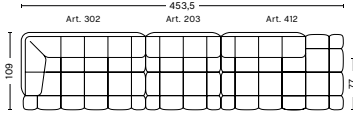

COMBINATION 14 | LEFT

DIMENSIONS

W453,5 x D109 x H72 cm
Seat H41 cm
Seat D77 cm