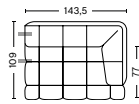

DIMENSIONS

W105 x D105 x H41 cm
Seat H41 cm

CUSHION

DIMENSIONS

W57 x D19 x H49 cm

FABRIC GROUPS

1 | Remix, Linara, Random Fade, Mode, Metaphor, Lint, Swarm, Atlas 2 | Steelcut, Steelcut Trio, Melange Nap, Olavi by HAY, Flamiber, Fairway 3 | Divina, Divina Melange, Divina MD, Fiord, Ruskin, Roden, DOT 1682, Re-wool 4 | Hallingdal, Canvas, Lila, Raas, Bolgheri 5 | Sierra, Balder 6 | Sense, Vidar, Nevada, California, Coda

CONNECTABLE MODULES

100 | CORNER

DIMENSIONS

W109 x D109 x H72 cm
Seat H41 cm
Seat D77 cm

202 | NARROW | LEFT END

DIMENSIONS

W143,5 x D109 x H72 cm
Seat H41 cm
Seat D77 cm

201 | NARROW | RIGHT END

DIMENSIONS

W143,5 x D109 x H72 cm
Seat H41 cm
Seat D77 cm

203 | NARROW | MIDDLE

DIMENSIONS

W105 x D109 x H72 cm
Seat H41 cm
Seat D77 cm

302 | WIDE | LEFT END

DIMENSIONS

W176,5 x D109 x H72 cm
Seat H41 cm
Seat D77 cm

301 | WIDE | RIGHT END

DIMENSIONS

W176,5 x D109 x H72 cm
Seat H41 cm
Seat D77 cm

303 | WIDE | MIDDLE

DIMENSIONS

W139 x D109 x H72 cm
Seat H41 cm
Seat D77 cm

FABRIC GROUPS

1 | Remix, Linara, Random Fade, Mode, Metaphor, Lint, Swarm, Atlas 2 | Steelcut, Steelcut Trio, Melange Nap, Olavi by HAY, Flamiber, Fairway 3 | Divina, Divina Melange, Divina MD, Fiord, Ruskin, Roden, DOT 1682, Re-wool 4 | Hallingdal, Canvas, Lila, Raas, Bolgheri 5 | Sierra, Balder 6 | Sense, Vidar, Nevada, California, Coda