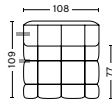

301 | WIDE | RIGHT END

DIMENSIONS

W176,5 x D109 x H72 cm
Seat H41 cm
Seat D77 cm

303 | WIDE | MIDDLE

DIMENSIONS

W139 x D109 x H72 cm
Seat H41 cm
Seat D77 cm

FABRIC GROUPS

1 | Remix, Linara, Random Fade, Mode, Metaphor, Lint, Swarm, Atlas 2 | Steelcut, Steelcut Trio, Melange Nap, Olavi by HAY, Flamiber, Fairway 3 | Divina, Divina Melange, Divina MD, Fiord, Ruskin, Roden, DOT 1682, Re-wool 4 | Hallingdal, Canvas, Lila, Raas, Bolgheri 5 | Sierra, Balder 6 | Sense, Vidar, Nevada, California, Coda

ONLY IN COMBINATION WITH OTHER MODULES

402 | CHAISE LONGUE | LEFT BACKREST

DIMENSIONS

W109 x D143 x H72 cm
 Seat H41 cm
 Seat D77 cm

401 | CHAISE LONGUE | RIGHT BACKREST

DIMENSIONS

W109 x D143 x H72 cm
 Seat H41 cm
 Seat D77 cm

412 | CHAISE LONGUE | LEFT BACKREST

DIMENSIONS

W172 x D109 x H72 cm
 Seat H41 cm
 Seat D77 cm

411 | CHAISE LONGUE | RIGHT BACKREST

DIMENSIONS

W172 x D109 x H72 cm
 Seat H41 cm
 Seat D77 cm

502 | NARROW | LEFT END

DIMENSIONS

W108 x D109 x H72 cm
 Seat H41 cm
 Seat D77 cm

501 | NARROW | RIGHT END

DIMENSIONS

W108 x D109 x H72 cm
 Seat H41 cm
 Seat D77 cm

FABRIC GROUPS

1 | Remix, Linara, Random Fade, Mode, Metaphor, Lint, Swarm, Atlas 2 | Steelcut, Steelcut Trio, Melange Nap, Olavi by HAY, Flamiber, Fairway 3 | Divina, Divina Melange, Divina MD, Fiord, Ruskin, Roden, DOT 1682, Re-wool 4 | Hallingdal, Canvas, Lila, Raas, Bolgheri 5 | Sierra, Balder 6 | Sense, Vidar, Nevada, California, Coda