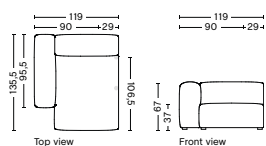

MAGS SOFT MODULES | CONNECTABLE

S8262 | WIDE | CHAISE LONGUE | LEFT

DIMENSION
W119 x D135,5 x H67 cm
Seat H37 cm

SALES QTY. 1 pcs.

PRODUCT STATUS
Order produced

PACKAGING
1 box | 1 pcs.

BOX DIMENSION | WEIGHT
W116 x D150 x H69 cm | 71 kg

DESCRIPTION
Fabric Group 1
Fabric Group 2
Fabric Group 3
Fabric Group 4
Fabric Group 5
Fabric Group 6