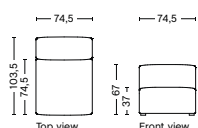

S1061FS | NARROW | RIGHT

DIMENSION
W102 x D103,5 x H67 cm
Seat H37 cm

SALES QTY. 1 pcs.

PRODUCT STATUS
Order produced

PACKAGING
1 box | 1 pcs.

BOX DIMENSION | WEIGHT
W116 x D99 x H69 cm | 45 kg

DESCRIPTION
Fabric Group 1
Fabric Group 2
Fabric Group 3
Fabric Group 4
Fabric Group 5
Fabric Group 6

S1063FS | NARROW | W/O ARMREST

DIMENSION
W74,5 x D103,5 x H67 cm
Seat H37 cm

SALES QTY. 1 pcs.

PRODUCT STATUS
Order produced

PACKAGING
1 box | 1 pcs.

BOX DIMENSION | WEIGHT
W78 x D99 x H69 cm | 29 kg

DESCRIPTION
Fabric Group 1
Fabric Group 2
Fabric Group 3
Fabric Group 4
Fabric Group 5
Fabric Group 6

S1064FS | NARROW | LEFT LOW ARMREST

DIMENSION
W102 x D103,5 x H67 cm
Seat H37 cm

SALES QTY. 1 pcs.

PRODUCT STATUS
Order produced

PACKAGING
1 box | 1 pcs.

BOX DIMENSION | WEIGHT
W116 x D99 x H69 cm | 45 kg

DESCRIPTION
Fabric Group 1
Fabric Group 2
Fabric Group 3
Fabric Group 4
Fabric Group 5
Fabric Group 6