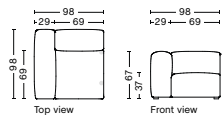

S1963 | WIDE | RIGHT OR LEFT END

DIMENSION
W91,5 x D95,5 x H67 cm
Seat H37 cm

SALES QTY. 1 pcs.

PRODUCT STATUS
Order produced

PACKAGING
1 box | 1 pcs.

BOX DIMENSION | WEIGHT
W116 x D103,5 x H69 cm | 37 kg

DESCRIPTION
Fabric Group 1
Fabric Group 2
Fabric Group 3
Fabric Group 4
Fabric Group 5
Fabric Group 6

MAGS SOFT | CONNECTABLE MODULES

S1964 | WIDE | LOW ARMREST | LEFT

DIMENSION
W119 x D103,5 x H67 cm
Seat H37 cm

SALES QTY. 1 pcs.

PRODUCT STATUS
Order produced

PACKAGING
1 box | 1 pcs.

BOX DIMENSION | WEIGHT
W116 x D99 x H69 cm | 51 kg

DESCRIPTION
Fabric Group 1
Fabric Group 2
Fabric Group 3
Fabric Group 4
Fabric Group 5
Fabric Group 6

S1965 | WIDE | LOW ARMREST | RIGHT

DIMENSION
W119 x D103,5 x H67 cm
Seat H37 cm

SALES QTY. 1 pcs.

PRODUCT STATUS
Order produced

PACKAGING
1 box | 1 pcs.

BOX DIMENSION | WEIGHT
W116 x D99 x H69 cm | 51 kg

DESCRIPTION
Fabric Group 1
Fabric Group 2
Fabric Group 3
Fabric Group 4
Fabric Group 5
Fabric Group 6

S1862 | CORNER | LEFT

DIMENSION
W98 x D98 x H67 cm
Seat H37 cm