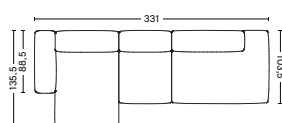

3 SEATER COMBINATION 4 LOW ARMREST | LEFT S8264+S1063+S9302 OR RIGHT S9301+S1063+S8265

DIMENSION
W331 x D135,5 x H67 cm
Seat H37 cm

PACKAGING
3 box | 1 pcs.

DESCRIPTION
Fabric group 1
Fabric group 2
Fabric group 3
Fabric group 4
Fabric group 5
Fabric group 6

PRODUCT STATUS
Order produced

FABRIC GROUPS

1 | Atlas, Linara, Lint, Metaphor, Mode, Planar, Random Fade, Swarm, Valencia™ 2 | Fairway, Field 2, Flamiber, Linen Grid, Lola, Maglia, Melange Nap, Nico, Olavi By Hay, Osumi, Relate, Steelcut 3, Steelcut Trio 3, Tadao 3 | Dot 1682, Divina 3, Divina MD, Divina Melange 3, Re-Wool, Roden, Ruskin, Steelcut Quartet, Tartaglia 4 | Bolgheri, Encircle, Hallingdal 65, Raas 5 | Balder 3, Haku, Loft, Sierra Leather 6 | Coda 2, Vidar 4, California Leather, Nevada Leather, Sense Leather