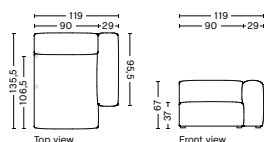

S1063 | NARROW | RIGHT END

DIMENSION
W74,5 x D95,5 x H67 cm
Seat H37 cm

SALES QTY. 1 pcs.

PRODUCT STATUS
Order produced

PACKAGING
1 box | 1 pcs.

BOX DIMENSION | WEIGHT
W78 x D99 x H69 cm | 29 kg

DESCRIPTION
Fabric Group 1
Fabric Group 2
Fabric Group 3
Fabric Group 4
Fabric Group 5
Fabric Group 6

MAGS SOFT MODULES | CONNECTABLE

S8262 | WIDE | CHAISE LONGUE | LEFT

DIMENSION
W119 x D135,5 x H67 cm
Seat H37 cm

SALES QTY. 1 pcs.

PRODUCT STATUS
Order produced

PACKAGING
1 box | 1 pcs.

BOX DIMENSION | WEIGHT
W116 x D150 x H69 cm | 71 kg

DESCRIPTION
Fabric Group 1
Fabric Group 2
Fabric Group 3
Fabric Group 4
Fabric Group 5
Fabric Group 6

S8261 | WIDE | CHAISE LONGUE | RIGHT ARMREST

DIMENSION
W119 x D135,5 x H67 cm
Seat H37 cm

SALES QTY. 1 pcs.