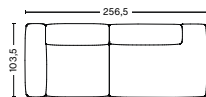

2,5 SEATER COMBINATION 2 | LEFT S1962+S9302 OR RIGHT S9301+S1961

DIMENSION

W256,5 x D103,5 x H67 cm
Seat H37 cm

PACKAGING

2 box | 1 pcs.

DESCRIPTION

Fabric group 1
Fabric group 2
Fabric group 3
Fabric group 4
Fabric group 5
Fabric group 6

PRODUCT STATUS

Order produced