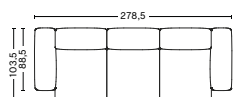

3 SEATER COMBINATION 1 LOW ARMREST | S1064+S1063+S1065

DIMENSION
W278,5 x D103,5 x H67 cm
Seat H37 cm

PACKAGING
3 box | 1 pcs.

DESCRIPTION
Fabric group 1
Fabric group 2
Fabric group 3
Fabric group 4
Fabric group 5
Fabric group 6

PRODUCT STATUS
Order produced