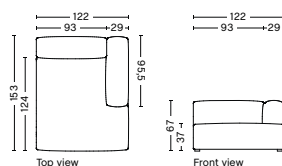

S7261FS | WIDE | CHAISE LONGUE | RIGHT

DIMENSION
W122 x D153 x H67 cm
Seat H37 cm

SALES QTY. 1 pcs.

PRODUCT STATUS
Order produced

PACKAGING
1 box | 1 pcs.

BOX DIMENSION | WEIGHT
W116 x D150 x H69 cm | 86 kg

DESCRIPTION
Fabric Group 1
Fabric Group 2
Fabric Group 3
Fabric Group 4
Fabric Group 5
Fabric Group 6

FABRIC GROUPS

1 | Atlas, Linara, Lint, Metaphor, Mode, Planar, Random Fade, Swarm, Valencia™ 2 | Fairway, Field 2, Flamiber, Linen Grid, Lola, Maglia, Melange Nap, Nico, Olavi By Hay, Osumi, Relate, Steelcut 3, Steelcut Trio 3, Tadao 3 | Dot 1682, Divina 3, Divina MD, Divina Melange 3, Re-Wool, Renden, Ruskin, Steelcut Quartet, Tartaglia 4 | Bolgheri, Encircle, Hallingdal 65, Raas 5 | Balder 3, Haku, Loft, Sierra Leather 6 | Coda 2, Vidar 4, California Leather, Nevada Leather, Sense Leather