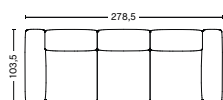

MAGS SOFT | COMBINATIONS

3 SEATER COMBINATION 1 | S1062+S1063+S1061

DIMENSION
W278,5 x D103,5 x H67 cm
Seat H37 cm

PACKAGING
3 box | 1 pcs.

DESCRIPTION
Fabric group 1
Fabric group 2
Fabric group 3
Fabric group 4
Fabric group 5
Fabric group 6

PRODUCT STATUS
Order produced