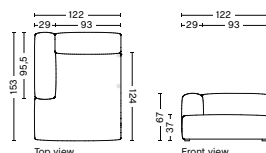

S8264 | WIDE | CHAISE LONGUE | LOW ARMREST | LEFT

DIMENSION
W119 x D135,5 x H67 cm
Seat H37 cm

SALES QTY. 1 pcs.

PRODUCT STATUS
Order produced

PACKAGING
1 box | 1 pcs.

BOX DIMENSION | WEIGHT
W116 x D150 x H69 cm | 71 kg

DESCRIPTION
Fabric Group 1
Fabric Group 2
Fabric Group 3
Fabric Group 4
Fabric Group 5
Fabric Group 6

S8265 | WIDE | LOW ARMREST | RIGHT

DIMENSION
W119 x D135,5 x H67 cm
Seat H37 cm

SALES QTY. 1 pcs.

PRODUCT STATUS
Order produced

PACKAGING
1 box | 1 pcs.

BOX DIMENSION | WEIGHT
W116 x D150 x H69 cm | 71 kg

DESCRIPTION
Fabric Group 1
Fabric Group 2
Fabric Group 3
Fabric Group 4
Fabric Group 5
Fabric Group 6

S7262 | WIDE | CHAISE LONGUE LONG | LEFT

DIMENSION
W122 x D153 x H67 cm
Seat H37 cm

SALES QTY. 1 pcs.

PRODUCT STATUS
Order produced

PACKAGING
1 box | 1 pcs.

BOX DIMENSION | WEIGHT
W116 x D150 x H69 cm | 86 kg

DESCRIPTION
Fabric Group 1
Fabric Group 2
Fabric Group 3
Fabric Group 4
Fabric Group 5
Fabric Group 6