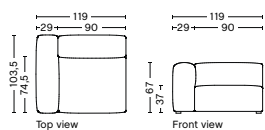

MAGS SOFT | FREE STANDING MODULES

S1962FS | WIDE | LEFT

DIMENSION
W119 x D103,5 x H67 cm
Seat H37 cm

PACKAGING
1 box | 1 pcs.

DESCRIPTION
Fabric Group 1
Fabric Group 2
Fabric Group 3
Fabric Group 4
Fabric Group 5
Fabric Group 6

SALES QTY. 1 pcs.

BOX DIMENSION | WEIGHT
W116 x D99 x H69 cm | 51 kg

PRODUCT STATUS
Order produced