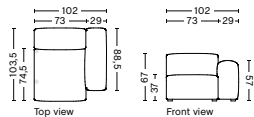

S1063 | NARROW | RIGHT END

DIMENSION
W74,5 x D95,5 x H67 cm
Seat H37 cm

SALES QTY. 1 pcs.

PRODUCT STATUS
Order produced

PACKAGING
1 box | 1 pcs.

BOX DIMENSION | WEIGHT
W78 x D99 x H69 cm | 29 kg

DESCRIPTION
Fabric Group 1
Fabric Group 2
Fabric Group 3
Fabric Group 4
Fabric Group 5
Fabric Group 6

S1063 | NARROW | LEFT END

DIMENSION
W74,5 x D95,5 x H67 cm
Seat H37 cm

SALES QTY. 1 pcs.

PRODUCT STATUS
Order produced

PACKAGING
1 box | 1 pcs.

BOX DIMENSION | WEIGHT
W78 x D99 x H69 cm | 29 kg

DESCRIPTION
Fabric Group 1
Fabric Group 2
Fabric Group 3
Fabric Group 4
Fabric Group 5
Fabric Group 6

MAGS SOFT | CONNECTABLE MODULES

S1064 | NARROW | LOW ARMREST | LEFT

DIMENSION
W102 x D103,5 x H67 cm
Seat H37 cm

SALES QTY. 1 pcs.

PRODUCT STATUS
Order produced

PACKAGING
1 box | 1 pcs.

BOX DIMENSION | WEIGHT
W116 x D99 x H69 cm | 45 kg

DESCRIPTION
Fabric Group 1
Fabric Group 2
Fabric Group 3
Fabric Group 4
Fabric Group 5
Fabric Group 6

S1065 | NARROW | LOW ARMREST | RIGHT

DIMENSION
W102 x D103,5 x H67 cm
Seat H37 cm

SALES QTY. 1 pcs.

PRODUCT STATUS
Order produced