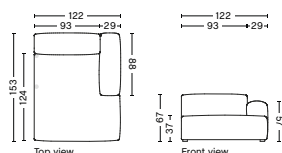

MAGS SOFT MODULES | CONNECTABLE

S7264 | WIDE | CHAISE LONGUE LONG | LOW ARMREST | LEFT

DIMENSION
W122 x D153 x H67 cm
Seat H37 cm

SALES QTY. 1 pcs.

PRODUCT STATUS
Order produced

PACKAGING
1 box | 1 pcs.

BOX DIMENSION | WEIGHT
W116 x D150 x H69 cm | 86 kg

DESCRIPTION
Fabric Group 1
Fabric Group 2
Fabric Group 3
Fabric Group 4
Fabric Group 5
Fabric Group 6

S7265 | WIDE | CHAISE LONGUE LONG | LOW ARMREST | RIGHT

DIMENSION
W122 x D153 x H67 cm
Seat H37 cm

SALES QTY. 1 pcs.