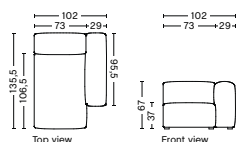

1 box | 1 pcs.

BOX DIMENSION | WEIGHT

W116 x D150 x H69 cm | 60 kg

DESCRIPTION

Fabric Group 1
Fabric Group 2
Fabric Group 3
Fabric Group 4
Fabric Group 5
Fabric Group 6

S8161FS | NARROW | CHAISE LONGUE | RIGHT