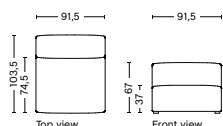

SALES QTY. 1 pcs.

BOX DIMENSION | WEIGHT
W116 x D99 x H69 cm | 51 kg

PRODUCT STATUS
Order produced

S1961FS | WIDE | RIGHT

DIMENSION
W119 x D103,5 x H67 cm
Seat H37 cm

PACKAGING
1 box | 1 pcs.

DESCRIPTION
Fabric Group 1
Fabric Group 2
Fabric Group 3
Fabric Group 4
Fabric Group 5
Fabric Group 6

SALES QTY. 1 pcs.

BOX DIMENSION | WEIGHT
W116 x D99 x H69 cm | 51 kg

PRODUCT STATUS
Order produced

S1963FS | WIDE | MIDDLE

DIMENSION
W91,5 x D95,5 x H67 cm
Seat H37 cm

PACKAGING
1 box | 1 pcs.

DESCRIPTION
Fabric Group 1
Fabric Group 2
Fabric Group 3
Fabric Group 4
Fabric Group 5
Fabric Group 6

SALES QTY. 1 pcs.

BOX DIMENSION | WEIGHT
W116 x D99 x H69 cm | 37 kg

PRODUCT STATUS
Order produced

S1964FS | WIDE | LOW ARMREST | LEFT

DIMENSION
W119 x D103,5 x H67 cm
Seat H37 cm

PACKAGING
1 box | 1 pcs.

DESCRIPTION
Fabric Group 1
Fabric Group 2
Fabric Group 3
Fabric Group 4
Fabric Group 5
Fabric Group 6