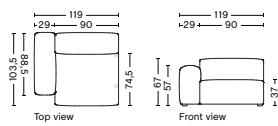

MAGS SOFT | CONNECTABLE MODULES

S1964 | WIDE | LOW ARMREST | LEFT

DIMENSION
W119 x D103,5 x H67 cm
Seat H37 cm

SALES QTY. 1 pcs.

PRODUCT STATUS
Order produced

PACKAGING
1 box | 1 pcs.

BOX DIMENSION | WEIGHT
W116 x D99 x H69 cm | 51 kg

DESCRIPTION
Fabric Group 1
Fabric Group 2
Fabric Group 3
Fabric Group 4
Fabric Group 5
Fabric Group 6