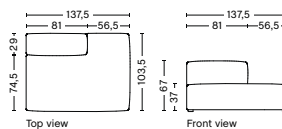

DIMENSION
W137,5 x D103,5 x H67 cm
Seat H37 cm

SALES QTY. 1 pcs.

PRODUCT STATUS
Order produced

PACKAGING
1 box | 1 pcs.

BOX DIMENSION | WEIGHT
W116 x D150 x H69 cm | 58 kg

DESCRIPTION
Fabric Group 1
Fabric Group 2
Fabric Group 3
Fabric Group 4
Fabric Group 5
Fabric Group 6

S9302FS | LOUNGE | LEFT BACKREST

DIMENSION
W137,5 x D103,5 x H67 cm
Seat H37 cm

SALES QTY. 1 pcs.

PRODUCT STATUS
Order produced

PACKAGING
1 box | 1 pcs.

BOX DIMENSION | WEIGHT
W116 x D150 x H69 cm | 58 kg

DESCRIPTION
Fabric Group 1
Fabric Group 2
Fabric Group 3
Fabric Group 4
Fabric Group 5
Fabric Group 6