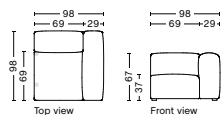

DESCRIPTION
Fabric Group 1
Fabric Group 2
Fabric Group 3
Fabric Group 4
Fabric Group 5
Fabric Group 6

S1965 | WIDE | LOW ARMREST | RIGHT

DIMENSION
W119 x D103,5 x H67 cm
Seat H37 cm

SALES QTY. 1 pcs.

PRODUCT STATUS
Order produced

PACKAGING
1 box | 1 pcs.

BOX DIMENSION | WEIGHT
W116 x D99 x H69 cm | 51 kg

DESCRIPTION
Fabric Group 1
Fabric Group 2
Fabric Group 3
Fabric Group 4
Fabric Group 5
Fabric Group 6

S1862 | CORNER | LEFT

DIMENSION
W98 x D98 x H67 cm
Seat H37 cm

SALES QTY. 1 pcs.

PRODUCT STATUS
Order produced

PACKAGING
1 box | 1 pcs.

BOX DIMENSION | WEIGHT
W116 x D99 x H69 cm | 42 kg

DESCRIPTION
Fabric Group 1
Fabric Group 2
Fabric Group 3
Fabric Group 4
Fabric Group 5
Fabric Group 6

S1861 | CORNER | RIGHT

DIMENSION
W98 x D98 x H67 cm
Seat H37 cm

SALES QTY. 1 pcs.

PRODUCT STATUS
Order produced

PACKAGING
1 box | 1 pcs.

BOX DIMENSION | WEIGHT
W116 x D99 x H69 cm | 42 kg

DESCRIPTION
Fabric Group 1
Fabric Group 2
Fabric Group 3
Fabric Group 4
Fabric Group 5
Fabric Group 6