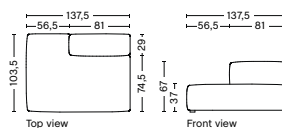

S9301FS | LOUNGE | RIGHT BACKREST

DIMENSION
W137,5 x D103,5 x H67 cm
Seat H37 cm

SALES QTY. 1 pcs.

PRODUCT STATUS
Order produced

PACKAGING
1 box | 1 pcs.

BOX DIMENSION | WEIGHT
W116 x D150 x H69 cm | 58 kg

DESCRIPTION
Fabric Group 1
Fabric Group 2
Fabric Group 3
Fabric Group 4
Fabric Group 5
Fabric Group 6