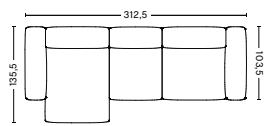

MAGS SOFT | COMBINATIONS

3 SEATER COMBINATION 10 | LEFT S8262+S1063+S1961 OR RIGHT S1962+S1063+S8261

DIMENSION

W312,5 x D135,5 x H67 cm
Seat H37 cm

PACKAGING

3 box | 1 pcs.

DESCRIPTION

Fabric group 1
Fabric group 2
Fabric group 3
Fabric group 4
Fabric group 5
Fabric group 6

PRODUCT STATUS

Order produced