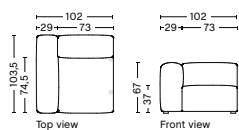

DIMENSION
W102 x D103,5 x H67 cm
Seat H37 cm

SALES QTY. 1 pcs.

PRODUCT STATUS
Order produced

PACKAGING
1 box | 1 pcs.

BOX DIMENSION | WEIGHT
W116 x D99 x H69 cm | 45 kg

DESCRIPTION
Fabric Group 1
Fabric Group 2
Fabric Group 3
Fabric Group 4
Fabric Group 5
Fabric Group 6

S1061 | NARROW | RIGHT

DIMENSION
W102 x D103,5 x H67 cm
Seat H37 cm

SALES QTY. 1 pcs.

PRODUCT STATUS
Order produced

PACKAGING
1 box | 1 pcs.

BOX DIMENSION | WEIGHT
W116 x D99 x H69 cm | 45 kg

DESCRIPTION
Fabric Group 1
Fabric Group 2
Fabric Group 3
Fabric Group 4
Fabric Group 5
Fabric Group 6

S1063 | NARROW | MIDDLE

DIMENSION
W74,5 x D95,5 x H67 cm
Seat H37 cm

SALES QTY. 1 pcs.

PRODUCT STATUS
Order produced

PACKAGING
1 box | 1 pcs.

BOX DIMENSION | WEIGHT
W78 x D99 x H69 cm | 29 kg

DESCRIPTION
Fabric Group 1
Fabric Group 2
Fabric Group 3
Fabric Group 4
Fabric Group 5
Fabric Group 6

S1063 | NARROW | RIGHT END

DIMENSION
W74,5 x D95,5 x H67 cm
Seat H37 cm

SALES QTY. 1 pcs.

PRODUCT STATUS
Order produced

PACKAGING
1 box | 1 pcs.

BOX DIMENSION | WEIGHT
W78 x D99 x H69 cm | 29 kg

DESCRIPTION
Fabric Group 1
Fabric Group 2
Fabric Group 3
Fabric Group 4
Fabric Group 5
Fabric Group 6