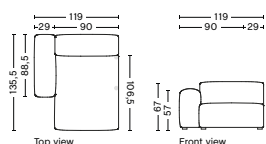

MAGS SOFT MODULES | CONNECTABLE

S8262 | WIDE | CHAISE LONGUE | LEFT

DIMENSION
W119 x D135,5 x H67 cm
Seat H37 cm

SALES QTY. 1 pcs.

PRODUCT STATUS
Order produced

PACKAGING
1 box | 1 pcs.

BOX DIMENSION | WEIGHT
W116 x D150 x H69 cm | 71 kg

DESCRIPTION
Fabric Group 1
Fabric Group 2
Fabric Group 3
Fabric Group 4
Fabric Group 5
Fabric Group 6

S8261 | WIDE | CHAISE LONGUE | RIGHT ARMREST

DIMENSION
W119 x D135,5 x H67 cm
Seat H37 cm

SALES QTY. 1 pcs.

PRODUCT STATUS
Order produced

PACKAGING
1 box | 1 pcs.

BOX DIMENSION | WEIGHT
W116 x D150 x H69 cm | 71 kg

DESCRIPTION
Fabric Group 1
Fabric Group 2
Fabric Group 3
Fabric Group 4
Fabric Group 5
Fabric Group 6

S8264 | WIDE | CHAISE LONGUE | LOW ARMREST | LEFT

DIMENSION
W119 x D135,5 x H67 cm
Seat H37 cm

SALES QTY. 1 pcs.

PRODUCT STATUS
Order produced

PACKAGING
1 box | 1 pcs.

BOX DIMENSION | WEIGHT
W116 x D150 x H69 cm | 71 kg