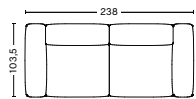

DIMENSION

W238 x D103,5 x H67 cm
Seat H37 cm

PACKAGING

2 box | 1 pcs.

DESCRIPTION

Fabric group 1
Fabric group 2
Fabric group 3
Fabric group 4
Fabric group 5
Fabric group 6

PRODUCT STATUS

Order produced