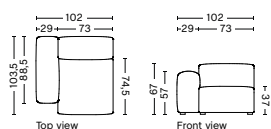

S1061FS | NARROW | RIGHT

DIMENSION
W102 x D103,5 x H67 cm
Seat H37 cm

SALES QTY. 1 pcs.

PRODUCT STATUS
Order produced

PACKAGING
1 box | 1 pcs.

BOX DIMENSION | WEIGHT
W116 x D99 x H69 cm | 45 kg

DESCRIPTION
Fabric Group 1
Fabric Group 2
Fabric Group 3
Fabric Group 4
Fabric Group 5
Fabric Group 6

S1063FS | NARROW | W/O ARMREST

DIMENSION
W74,5 x D103,5 x H67 cm
Seat H37 cm

SALES QTY. 1 pcs.

PRODUCT STATUS
Order produced

PACKAGING
1 box | 1 pcs.

BOX DIMENSION | WEIGHT
W78 x D99 x H69 cm | 29 kg

DESCRIPTION
Fabric Group 1
Fabric Group 2
Fabric Group 3
Fabric Group 4
Fabric Group 5
Fabric Group 6

S1064FS | NARROW | LEFT LOW ARMREST

DIMENSION
W102 x D103,5 x H67 cm
Seat H37 cm

SALES QTY. 1 pcs.

PRODUCT STATUS
Order produced

PACKAGING
1 box | 1 pcs.

BOX DIMENSION | WEIGHT
W116 x D99 x H69 cm | 45 kg

DESCRIPTION
Fabric Group 1
Fabric Group 2
Fabric Group 3
Fabric Group 4
Fabric Group 5
Fabric Group 6