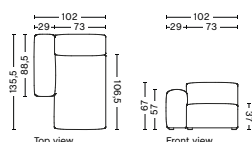

1 box | 1 pcs.

BOX DIMENSION | WEIGHT

W116 x D150 x H69 cm | 60 kg

DESCRIPTION

Fabric Group 1
Fabric Group 2
Fabric Group 3
Fabric Group 4
Fabric Group 5
Fabric Group 6

S8161FS | NARROW | CHAISE LONGUE | RIGHT

DIMENSION

W102 x D135,5 x H67 cm
Seat H37 cm

SALES QTY. 1 pcs.

PRODUCT STATUS

Order produced

PACKAGING

1 box | 1 pcs.

BOX DIMENSION | WEIGHT

W116 x D150 x H69 cm | 60 kg

DESCRIPTION

Fabric Group 1
Fabric Group 2
Fabric Group 3
Fabric Group 4
Fabric Group 5
Fabric Group 6

S8164FS | NARROW | CHAISE LONGUE | LOW ARMREST | LEFT

DIMENSION

W102 x D135,5 x H67 cm
Seat H37 cm