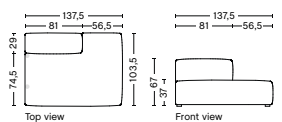

PRODUCT STATUS
Order produced

PACKAGING
1 box | 1 pcs.

BOX DIMENSION | WEIGHT
W116 x D150 x H69 cm | 86 kg

DESCRIPTION
Fabric Group 1
Fabric Group 2
Fabric Group 3
Fabric Group 4
Fabric Group 5
Fabric Group 6

S9301 | LOUNGE | RIGHT BACKREST

DIMENSION
W137,5 x D105,5 x H67 cm
Seat H37 cm

SALES QTY. 1 pcs.

PRODUCT STATUS
Order produced

PACKAGING
1 box | 1 pcs.

BOX DIMENSION | WEIGHT
W116 x D150 x H69 cm | 58 kg

DESCRIPTION
Fabric Group 1
Fabric Group 2
Fabric Group 3
Fabric Group 4
Fabric Group 5
Fabric Group 6

S9302 | LOUNGE | LEFT BACKREST

DIMENSION
W137,5 x D105,5 x H67 cm
Seat H37 cm

SALES QTY. 1 pcs.

PRODUCT STATUS
Order produced

PACKAGING
1 box | 1 pcs.

BOX DIMENSION | WEIGHT
W116 x D150 x H69 cm | 58 kg

DESCRIPTION
Fabric Group 1
Fabric Group 2
Fabric Group 3
Fabric Group 4
Fabric Group 5
Fabric Group 6