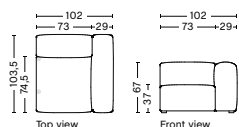

DIMENSION
W102 x D103,5 x H67 cm
Seat H37 cm

SALES QTY. 1 pcs.

PRODUCT STATUS
Order produced

PACKAGING
1 box | 1 pcs.

BOX DIMENSION | WEIGHT
W116 x D99 x H69 cm | 45 kg

DESCRIPTION
Fabric Group 1
Fabric Group 2
Fabric Group 3
Fabric Group 4
Fabric Group 5
Fabric Group 6

S1061 | NARROW | RIGHT

DIMENSION
W102 x D103,5 x H67 cm
Seat H37 cm

SALES QTY. 1 pcs.

PRODUCT STATUS
Order produced

PACKAGING
1 box | 1 pcs.

BOX DIMENSION | WEIGHT
W116 x D99 x H69 cm | 45 kg

DESCRIPTION
Fabric Group 1
Fabric Group 2
Fabric Group 3
Fabric Group 4
Fabric Group 5
Fabric Group 6

S1063 | NARROW | MIDDLE

DIMENSION
W74,5 x D95,5 x H67 cm
Seat H37 cm

SALES QTY. 1 pcs.

PRODUCT STATUS
Order produced

PACKAGING
1 box | 1 pcs.

BOX DIMENSION | WEIGHT
W78 x D99 x H69 cm | 29 kg

DESCRIPTION
Fabric Group 1
Fabric Group 2
Fabric Group 3
Fabric Group 4
Fabric Group 5
Fabric Group 6

S1063 | NARROW | RIGHT END

DIMENSION
W74,5 x D95,5 x H67 cm
Seat H37 cm

SALES QTY. 1 pcs.

PRODUCT STATUS
Order produced

PACKAGING
1 box | 1 pcs.

BOX DIMENSION | WEIGHT
W78 x D99 x H69 cm | 29 kg

DESCRIPTION
Fabric Group 1
Fabric Group 2
Fabric Group 3
Fabric Group 4
Fabric Group 5
Fabric Group 6