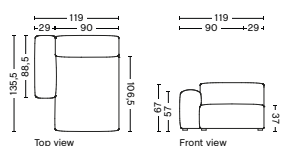

S8264FS | WIDE | CHAISE LONGUE | LOW ARMREST | LEFT

DIMENSION
W119 x D135,5 x H67 cm
Seat H37 cm

SALES QTY.

PRODUCT STATUS
Order produced

PACKAGING
1 box | 1 pcs.

BOX DIMENSION | WEIGHT
x D x H cm | kg

DESCRIPTION
Fabric Group 1
Fabric Group 2
Fabric Group 3
Fabric Group 4
Fabric Group 5
Fabric Group 6