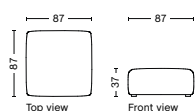

S9301 | LOUNGE | RIGHT BACKREST

DIMENSION
W137,5 x D105,5 x H67 cm
Seat H37 cm

SALES QTY. 1 pcs.

PRODUCT STATUS
Order produced

PACKAGING
1 box | 1 pcs.

BOX DIMENSION | WEIGHT
W116 x D150 x H69 cm | 58 kg

DESCRIPTION
Fabric Group 1
Fabric Group 2
Fabric Group 3
Fabric Group 4
Fabric Group 5
Fabric Group 6

S9302 | LOUNGE | LEFT BACKREST

DIMENSION
W137,5 x D105,5 x H67 cm
Seat H37 cm

SALES QTY. 1 pcs.

PRODUCT STATUS
Order produced

PACKAGING
1 box | 1 pcs.

BOX DIMENSION | WEIGHT
W116 x D150 x H69 cm | 58 kg

DESCRIPTION
Fabric Group 1
Fabric Group 2
Fabric Group 3
Fabric Group 4
Fabric Group 5
Fabric Group 6

S01 | OTTOMAN | EXTRA SMALL

DIMENSION
W87 x D87 x H37 cm
Seat H37 cm

SALES QTY. 1 pcs.

PRODUCT STATUS
Order produced

PACKAGING
1 box | 1 pcs.

BOX DIMENSION | WEIGHT
W99 x D78 x H69 cm | 23 kg

DESCRIPTION
Fabric Group 1
Fabric Group 2
Fabric Group 3
Fabric Group 4
Fabric Group 5
Fabric Group 6