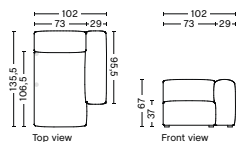

S1861 | CORNER | RIGHT

DIMENSION
W98 x D98 x H67 cm
Seat H37 cm

SALES QTY. 1 pcs.

PRODUCT STATUS
Order produced

PACKAGING
1 box | 1 pcs.

BOX DIMENSION | WEIGHT
W116 x D99 x H69 cm | 42 kg

DESCRIPTION
Fabric Group 1
Fabric Group 2
Fabric Group 3
Fabric Group 4
Fabric Group 5
Fabric Group 6

1 box | 1 pcs.

BOX DIMENSION | WEIGHT

W116 x D150 x H69 cm | 60 kg

DESCRIPTION

Fabric Group 1
Fabric Group 2
Fabric Group 3
Fabric Group 4
Fabric Group 5
Fabric Group 6

S8161 | NARROW | CHAISE LONGUE | RIGHT

DIMENSION

W102 x D135,5 x H67 cm
Seat H37 cm

SALES QTY. 1 pcs.

PRODUCT STATUS

Order produced

PACKAGING

1 box | 1 pcs.

BOX DIMENSION | WEIGHT

W116 x D150 x H69 cm | 60 kg

DESCRIPTION

Fabric Group 1
Fabric Group 2
Fabric Group 3
Fabric Group 4
Fabric Group 5
Fabric Group 6

S8164 | NARROW | CHAISE LONGUE | LOW ARMREST | LEFT

DIMENSION

W102 x D135,5 x H67 cm
Seat H37 cm