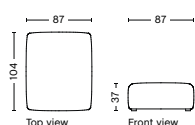

S9301 | LOUNGE | RIGHT BACKREST

DIMENSION
W137,5 x D105,5 x H67 cm
Seat H37 cm

SALES QTY. 1 pcs.

PRODUCT STATUS
Order produced

PACKAGING
1 box | 1 pcs.

BOX DIMENSION | WEIGHT
W116 x D150 x H69 cm | 58 kg

DESCRIPTION
Fabric Group 1
Fabric Group 2
Fabric Group 3
Fabric Group 4
Fabric Group 5
Fabric Group 6

S9302 | LOUNGE | LEFT BACKREST

DIMENSION
W137,5 x D105,5 x H67 cm
Seat H37 cm

SALES QTY. 1 pcs.

PRODUCT STATUS
Order produced

PACKAGING
1 box | 1 pcs.

BOX DIMENSION | WEIGHT
W116 x D150 x H69 cm | 58 kg

DESCRIPTION
Fabric Group 1
Fabric Group 2
Fabric Group 3
Fabric Group 4
Fabric Group 5
Fabric Group 6

S01 | OTTOMAN | EXTRA SMALL

DIMENSION
W87 x D87 x H37 cm
Seat H37 cm

SALES QTY. 1 pcs.

PRODUCT STATUS
Order produced

PACKAGING
1 box | 1 pcs.

BOX DIMENSION | WEIGHT
W99 x D78 x H69 cm | 23 kg

DESCRIPTION
Fabric Group 1
Fabric Group 2
Fabric Group 3
Fabric Group 4
Fabric Group 5
Fabric Group 6

S02 | OTTOMAN | SMALL

DIMENSION
W87 x D104 x H37 cm
Seat H37 cm

SALES QTY. 1 pcs.

PRODUCT STATUS
Order produced

PACKAGING
1 box | 1 pcs.

BOX DIMENSION | WEIGHT
W99 x D78 x H69 cm | 26 kg

DESCRIPTION
Fabric Group 1
Fabric Group 2
Fabric Group 3
Fabric Group 4
Fabric Group 5
Fabric Group 6