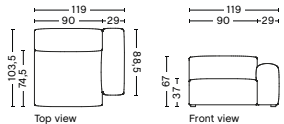

SALES QTY. 1 pcs.

BOX DIMENSION | WEIGHT
W116 x D99 x H69 cm | 51 kg

PRODUCT STATUS
Order produced

S1963FS | WIDE | MIDDLE

DIMENSION
W91,5 x D95,5 x H67 cm
Seat H37 cm

PACKAGING
1 box | 1 pcs.

DESCRIPTION
Fabric Group 1
Fabric Group 2
Fabric Group 3
Fabric Group 4
Fabric Group 5
Fabric Group 6

SALES QTY. 1 pcs.

BOX DIMENSION | WEIGHT
W116 x D99 x H69 cm | 37 kg

PRODUCT STATUS
Order produced

S1964FS | WIDE | LOW ARMREST | LEFT

DIMENSION
W119 x D103,5 x H67 cm
Seat H37 cm

PACKAGING
1 box | 1 pcs.

DESCRIPTION
Fabric Group 1
Fabric Group 2
Fabric Group 3
Fabric Group 4
Fabric Group 5
Fabric Group 6

SALES QTY. 1 pcs.

BOX DIMENSION | WEIGHT
W116 x D99 x H69 cm | 51 kg

PRODUCT STATUS
Order produced

S1965FS | WIDE | RIGHT

DIMENSION
W119 x D103,5 x H67 cm
Seat H37 cm

PACKAGING
1 box | 1 pcs.

DESCRIPTION
Fabric Group 1
Fabric Group 2
Fabric Group 3
Fabric Group 4
Fabric Group 5
Fabric Group 6