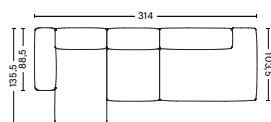

3 SEATER COMBINATION 3 LOW ARMREST | LEFT S8164+S1063+S9302 OR RIGHT S9301+S1063+S8165

DIMENSION
W314 x D135,5 x H67 cm
Seat H37 cm

PACKAGING
3 box | 1 pcs.

DESCRIPTION
Fabric group 1
Fabric group 2
Fabric group 3
Fabric group 4
Fabric group 5
Fabric group 6

PRODUCT STATUS
Order produced