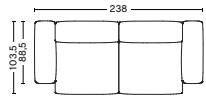

2,5 SEATER COMBINATION 1 LOW ARMREST | S1964+S1965

DIMENSION

W238 x D103,5 x H67 cm
Seat H37 cm

PACKAGING

2 box | 1 pcs.

DESCRIPTION

Fabric group 1
Fabric group 2
Fabric group 3
Fabric group 4
Fabric group 5
Fabric group 6

PRODUCT STATUS

Order produced