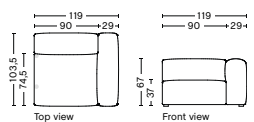

PACKAGING
1 box | 1 pcs.

BOX DIMENSION | WEIGHT
W116 x D99 x H69 cm | 45 kg

Fabric Group 1
Fabric Group 2
Fabric Group 3
Fabric Group 4
Fabric Group 5
Fabric Group 6

S1962 | WIDE | LEFT

DIMENSION
W119 x D103,5 x H67 cm
Seat H37 cm

SALES QTY. 1 pcs.

PRODUCT STATUS
Order produced

PACKAGING
1 box | 1 pcs.

BOX DIMENSION | WEIGHT
W116 x D99 x H69 cm | 51 kg

DESCRIPTION
Fabric Group 1
Fabric Group 2
Fabric Group 3
Fabric Group 4
Fabric Group 5
Fabric Group 6

S1961 | WIDE | RIGHT

DIMENSION
W119 x D103,5 x H67 cm
Seat H37 cm

SALES QTY. 1 pcs.

PRODUCT STATUS
Order produced

PACKAGING
1 box | 1 pcs.

BOX DIMENSION | WEIGHT
W116 x D99 x H69 cm | 51 kg

DESCRIPTION
Fabric Group 1
Fabric Group 2
Fabric Group 3
Fabric Group 4
Fabric Group 5
Fabric Group 6

S1963 | WIDE | MIDDLE

DIMENSION
W91,5 x D95,5 x H67 cm
Seat H37 cm

SALES QTY. 1 pcs.

PRODUCT STATUS
Order produced

PACKAGING
1 box | 1 pcs.

BOX DIMENSION | WEIGHT
W116 x D99 x H69 cm | 37 kg

DESCRIPTION
Fabric Group 1
Fabric Group 2
Fabric Group 3
Fabric Group 4
Fabric Group 5
Fabric Group 6