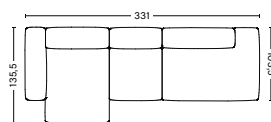

3 SEATER COMBINATION 4 | LEFT S8262+S1063+S9302 OR RIGHT S9301+S1063+S8261

DIMENSION
W331 x D135,5 x H67 cm
Seat H37 cm

PACKAGING
3 box | 1 pcs.

DESCRIPTION
Fabric group 1
Fabric group 2
Fabric group 3
Fabric group 4
Fabric group 5
Fabric group 6

PRODUCT STATUS
Order produced