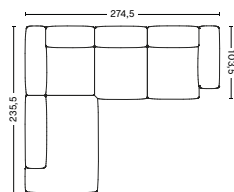

DIMENSION

W274,5 x D235,5 x H67 cm
Seat H37 cm

PACKAGING

3 box | 1 pcs.

DESCRIPTION

Fabric group 1
Fabric group 2
Fabric group 3
Fabric group 4
Fabric group 5
Fabric group 6

PRODUCT STATUS

Order produced