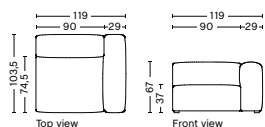

S1064FS | NARROW | LEFT LOW ARMREST

DIMENSION
W102 x D103,5 x H67 cm
Seat H37 cm

SALES QTY. 1 pcs.

PRODUCT STATUS
Order produced

PACKAGING
1 box | 1 pcs.

BOX DIMENSION | WEIGHT
W116 x D99 x H69 cm | 45 kg

DESCRIPTION
Fabric Group 1
Fabric Group 2
Fabric Group 3
Fabric Group 4
Fabric Group 5
Fabric Group 6

S1065FS | NARROW | LOW ARMREST | RIGHT

DIMENSION
W102 x D103,5 x H67 cm
Seat H37 cm

SALES QTY. 1 pcs.

PRODUCT STATUS
Order produced

PACKAGING
1 box | 1 pcs.

BOX DIMENSION | WEIGHT
W116 x D99 x H69 cm | 45 kg

MAGS SOFT | FREE STANDING MODULES

S1962FS | WIDE | LEFT

DIMENSION
W119 x D103,5 x H67 cm
Seat H37 cm

PACKAGING
1 box | 1 pcs.

DESCRIPTION
Fabric Group 1
Fabric Group 2
Fabric Group 3
Fabric Group 4
Fabric Group 5
Fabric Group 6

SALES QTY. 1 pcs.

BOX DIMENSION | WEIGHT
W116 x D99 x H69 cm | 51 kg

PRODUCT STATUS
Order produced

S1961FS | WIDE | RIGHT

DIMENSION
W119 x D103,5 x H67 cm
Seat H37 cm

PACKAGING
1 box | 1 pcs.

DESCRIPTION
Fabric Group 1
Fabric Group 2
Fabric Group 3
Fabric Group 4
Fabric Group 5
Fabric Group 6