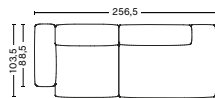

2,5 SEATER COMBINATION 2 LOW ARMREST | LEFT S1964+S9302 OR RIGHT S9301+S1965

DIMENSION

W256,5 x D103,5 x H67 cm
Seat H37 cm

PACKAGING

2 box | 1 pcs.

DESCRIPTION

Fabric group 1
Fabric group 2
Fabric group 3
Fabric group 4
Fabric group 5
Fabric group 6

PRODUCT STATUS

Order produced