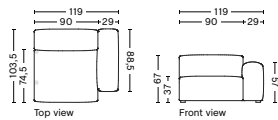

S1965 | WIDE | LOW ARMREST | RIGHT

DIMENSION
W119 x D103,5 x H67 cm
Seat H37 cm

SALES QTY. 1 pcs.

PRODUCT STATUS
Order produced

PACKAGING
1 box | 1 pcs.

BOX DIMENSION | WEIGHT
W116 x D99 x H69 cm | 51 kg

DESCRIPTION
Fabric Group 1
Fabric Group 2
Fabric Group 3
Fabric Group 4
Fabric Group 5
Fabric Group 6