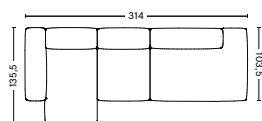

3 SEATER COMBINATION 3 | LEFT S8162+S1063+S9302 OR RIGHT S9301+S1063+S8161

DIMENSION
W314 x D135,5 x H67 cm
Seat H37 cm

PACKAGING
3 box | 1 pcs.

DESCRIPTION
Fabric group 1
Fabric group 2
Fabric group 3
Fabric group 4
Fabric group 5
Fabric group 6

PRODUCT STATUS
Order produced