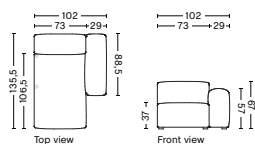

DIMENSION

W102 x D135,5 x H67 cm
Seat H37 cm

SALES QTY. 1 pcs.

PRODUCT STATUS

Order produced

PACKAGING

1 box | 1 pcs.

BOX DIMENSION | WEIGHT

W116 x D150 x H69 cm | 60 kg

DESCRIPTION

Fabric Group 1
Fabric Group 2
Fabric Group 3
Fabric Group 4
Fabric Group 5
Fabric Group 6

S8164 | NARROW | CHAISE LONGUE | LOW ARMREST | LEFT

DIMENSION

W102 x D135,5 x H67 cm
Seat H37 cm

SALES QTY. 1 pcs.

PRODUCT STATUS

Order produced

PACKAGING

1 box | 1 pcs.

BOX DIMENSION | WEIGHT

W116 x D150 x H69 cm | 60 kg

DESCRIPTION

Fabric Group 1
Fabric Group 2
Fabric Group 3
Fabric Group 4
Fabric Group 5
Fabric Group 6

S8165 | NARROW | CHAISE LONGUE | LOW ARMREST | RIGHT

DIMENSION

W102 x D135,5 x H67 cm
Seat H37 cm

SALES QTY. 1 pcs.