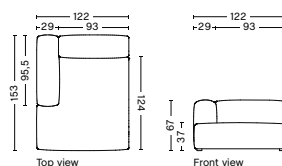

S8264FS | WIDE | CHAISE LONGUE | LOW ARMREST | LEFT

DIMENSION
W119 x D135,5 x H67 cm
Seat H37 cm

SALES QTY.

PRODUCT STATUS
Order produced

PACKAGING
1 box | 1 pcs.

BOX DIMENSION | WEIGHT
x D x H cm | kg

DESCRIPTION
Fabric Group 1
Fabric Group 2
Fabric Group 3
Fabric Group 4
Fabric Group 5
Fabric Group 6

S8265FS | WIDE | CHAISE LONGUE | LOW ARMREST | RIGHT

DIMENSION
W119 x D135,5 x H67 cm
Seat H37 cm

SALES QTY.

PRODUCT STATUS
Order produced

PACKAGING
1 box | 1 pcs.

BOX DIMENSION | WEIGHT
x D x H cm | kg

DESCRIPTION
Fabric Group 1
Fabric Group 2
Fabric Group 3
Fabric Group 4
Fabric Group 5
Fabric Group 6

S7262FS | WIDE | CHAISE LONGUE | LEFT

DIMENSION
W122 x D153 x H67 cm
Seat H37 cm

SALES QTY. 1 pcs.

PRODUCT STATUS
Order produced

PACKAGING
1 box | 1 pcs.

BOX DIMENSION | WEIGHT
W116 x D150 x H69 cm | 86 kg