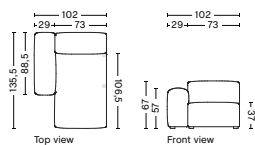

S1861 | CORNER | RIGHT

DIMENSION
W98 x D98 x H67 cm
Seat H37 cm

SALES QTY. 1 pcs.

PRODUCT STATUS
Order produced

PACKAGING
1 box | 1 pcs.

BOX DIMENSION | WEIGHT
W116 x D99 x H69 cm | 42 kg

DESCRIPTION
Fabric Group 1
Fabric Group 2
Fabric Group 3
Fabric Group 4
Fabric Group 5
Fabric Group 6

1 box | 1 pcs.

BOX DIMENSION | WEIGHT

W116 x D150 x H69 cm | 60 kg

DESCRIPTION

Fabric Group 1
Fabric Group 2
Fabric Group 3
Fabric Group 4
Fabric Group 5
Fabric Group 6

S8161 | NARROW | CHAISE LONGUE | RIGHT

DIMENSION

W102 x D135,5 x H67 cm
Seat H37 cm

SALES QTY. 1 pcs.

PRODUCT STATUS

Order produced

PACKAGING

1 box | 1 pcs.

BOX DIMENSION | WEIGHT

W116 x D150 x H69 cm | 60 kg

DESCRIPTION

Fabric Group 1
Fabric Group 2
Fabric Group 3
Fabric Group 4
Fabric Group 5
Fabric Group 6

S8164 | NARROW | CHAISE LONGUE | LOW ARMREST | LEFT

DIMENSION

W102 x D135,5 x H67 cm
Seat H37 cm