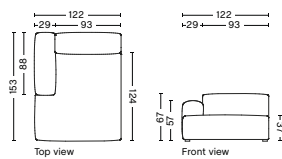

MAGS SOFT | FREE STANDING MODULES

S7264FS | WIDE | LOW ARMREST | LEFT

DIMENSION
W122 x D153 x H67 cm
Seat H37 cm

SALES QTY. 1 pcs.

PRODUCT STATUS
Order produced

PACKAGING
1 box | 1 pcs.

BOX DIMENSION | WEIGHT
W116 x D150 x H69 cm | 86 kg

DESCRIPTION
Fabric Group 1
Fabric Group 2
Fabric Group 3
Fabric Group 4
Fabric Group 5
Fabric Group 6