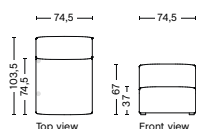

S1061 | NARROW | RIGHT

DIMENSION
W102 x D103,5 x H67 cm
Seat H37 cm

SALES QTY. 1 pcs.

PRODUCT STATUS
Order produced

PACKAGING
1 box | 1 pcs.

BOX DIMENSION | WEIGHT
W116 x D99 x H69 cm | 45 kg

DESCRIPTION
Fabric Group 1
Fabric Group 2
Fabric Group 3
Fabric Group 4
Fabric Group 5
Fabric Group 6

S1063 | NARROW | MIDDLE

DIMENSION
W74,5 x D95,5 x H67 cm
Seat H37 cm

SALES QTY. 1 pcs.

PRODUCT STATUS
Order produced

PACKAGING
1 box | 1 pcs.

BOX DIMENSION | WEIGHT
W78 x D99 x H69 cm | 29 kg

DESCRIPTION
Fabric Group 1
Fabric Group 2
Fabric Group 3
Fabric Group 4
Fabric Group 5
Fabric Group 6

S1063 | NARROW | RIGHT END

DIMENSION
W74,5 x D95,5 x H67 cm
Seat H37 cm

SALES QTY. 1 pcs.

PRODUCT STATUS
Order produced

PACKAGING
1 box | 1 pcs.

BOX DIMENSION | WEIGHT
W78 x D99 x H69 cm | 29 kg

DESCRIPTION
Fabric Group 1
Fabric Group 2
Fabric Group 3
Fabric Group 4
Fabric Group 5
Fabric Group 6

S1063 | NARROW | LEFT END

DIMENSION
W74,5 x D95,5 x H67 cm
Seat H37 cm

SALES QTY. 1 pcs.

PRODUCT STATUS
Order produced

PACKAGING
1 box | 1 pcs.

BOX DIMENSION | WEIGHT
W78 x D99 x H69 cm | 29 kg

DESCRIPTION
Fabric Group 1
Fabric Group 2
Fabric Group 3
Fabric Group 4
Fabric Group 5
Fabric Group 6