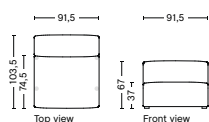

SALES QTY. 1 pcs.

PRODUCT STATUS
Order produced

PACKAGING
1 box | 1 pcs.

BOX DIMENSION | WEIGHT
W116 x D99 x H69 cm | 51 kg

DESCRIPTION
Fabric Group 1
Fabric Group 2
Fabric Group 3
Fabric Group 4
Fabric Group 5
Fabric Group 6

S1961 | WIDE | RIGHT

DIMENSION
W119 x D103,5 x H67 cm
Seat H37 cm

SALES QTY. 1 pcs.

PRODUCT STATUS
Order produced

PACKAGING
1 box | 1 pcs.

BOX DIMENSION | WEIGHT
W116 x D99 x H69 cm | 51 kg

DESCRIPTION
Fabric Group 1
Fabric Group 2
Fabric Group 3
Fabric Group 4
Fabric Group 5
Fabric Group 6

S1963 | WIDE | MIDDLE

DIMENSION
W91,5 x D95,5 x H67 cm
Seat H37 cm

SALES QTY. 1 pcs.

PRODUCT STATUS
Order produced

PACKAGING
1 box | 1 pcs.

BOX DIMENSION | WEIGHT
W116 x D99 x H69 cm | 37 kg

DESCRIPTION
Fabric Group 1
Fabric Group 2
Fabric Group 3
Fabric Group 4
Fabric Group 5
Fabric Group 6

S1963 | WIDE | RIGHT OR LEFT END

DIMENSION
W91,5 x D95,5 x H67 cm
Seat H37 cm

SALES QTY. 1 pcs.

PRODUCT STATUS
Order produced

PACKAGING
1 box | 1 pcs.

BOX DIMENSION | WEIGHT
W116 x D103,5 x H69 cm | 37 kg

DESCRIPTION
Fabric Group 1
Fabric Group 2
Fabric Group 3
Fabric Group 4
Fabric Group 5
Fabric Group 6