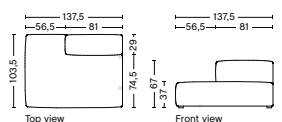

MAGS SOFT MODULES | CONNECTABLE

S7264 | WIDE | CHAISE LONGUE LONG | LOW ARMREST | LEFT

DIMENSION
W122 x D153 x H67 cm
Seat H37 cm

SALES QTY. 1 pcs.

PRODUCT STATUS
Order produced

PACKAGING
1 box | 1 pcs.

BOX DIMENSION | WEIGHT
W116 x D150 x H69 cm | 86 kg

DESCRIPTION
Fabric Group 1
Fabric Group 2
Fabric Group 3
Fabric Group 4
Fabric Group 5
Fabric Group 6

S7265 | WIDE | CHAISE LONGUE LONG | LOW ARMREST | RIGHT

DIMENSION
W122 x D153 x H67 cm
Seat H37 cm

SALES QTY. 1 pcs.

PRODUCT STATUS
Order produced

PACKAGING
1 box | 1 pcs.

BOX DIMENSION | WEIGHT
W116 x D150 x H69 cm | 86 kg

DESCRIPTION
Fabric Group 1
Fabric Group 2
Fabric Group 3
Fabric Group 4
Fabric Group 5
Fabric Group 6

S9301 | LOUNGE | RIGHT BACKREST

DIMENSION
W137,5 x D105,5 x H67 cm
Seat H37 cm

SALES QTY. 1 pcs.

PRODUCT STATUS
Order produced

PACKAGING
1 box | 1 pcs.

BOX DIMENSION | WEIGHT
W116 x D150 x H69 cm | 58 kg

DESCRIPTION
Fabric Group 1
Fabric Group 2
Fabric Group 3
Fabric Group 4
Fabric Group 5
Fabric Group 6