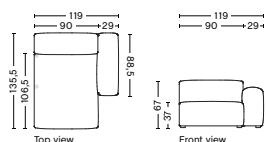

S1063 | NARROW | RIGHT END

DIMENSION
W74,5 x D95,5 x H67 cm
Seat H37 cm

SALES QTY. 1 pcs.

PRODUCT STATUS
Order produced

PACKAGING
1 box | 1 pcs.

BOX DIMENSION | WEIGHT
W78 x D99 x H69 cm | 29 kg

DESCRIPTION
Fabric Group 1
Fabric Group 2
Fabric Group 3
Fabric Group 4
Fabric Group 5
Fabric Group 6

PRODUCT STATUS
Order produced

PACKAGING
1 box | 1 pcs.

BOX DIMENSION | WEIGHT
W116 x D150 x H69 cm | 71 kg

DESCRIPTION
Fabric Group 1
Fabric Group 2
Fabric Group 3
Fabric Group 4
Fabric Group 5
Fabric Group 6

S8264 | WIDE | CHAISE LONGUE | LOW ARMREST | LEFT

DIMENSION
W119 x D135,5 x H67 cm
Seat H37 cm

SALES QTY. 1 pcs.

PRODUCT STATUS
Order produced

PACKAGING
1 box | 1 pcs.

BOX DIMENSION | WEIGHT
W116 x D150 x H69 cm | 71 kg

DESCRIPTION
Fabric Group 1
Fabric Group 2
Fabric Group 3
Fabric Group 4
Fabric Group 5
Fabric Group 6

S8265 | WIDE | LOW ARMREST | RIGHT

DIMENSION
W119 x D135,5 x H67 cm
Seat H37 cm

SALES QTY. 1 pcs.

PRODUCT STATUS
Order produced