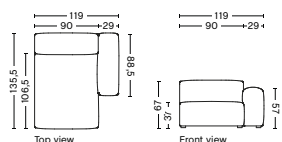

S8265FS | WIDE | CHAISE LONGUE | LOW ARMREST | RIGHT

DIMENSION
W119 x D135,5 x H67 cm
Seat H37 cm

SALES QTY.

PRODUCT STATUS
Order produced

PACKAGING
1 box | 1 pcs.

BOX DIMENSION | WEIGHT
x D x H cm | kg

DESCRIPTION
Fabric Group 1
Fabric Group 2
Fabric Group 3
Fabric Group 4
Fabric Group 5
Fabric Group 6