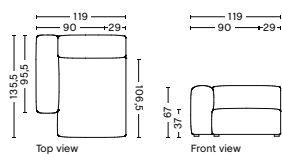

MAGS SOFT | FREE STANDING MODULES

S8262FS | WIDE | CHAISE LONGUE | LEFT

DIMENSION
W119 x D135,5 x H67 cm
Seat H37 cm

SALES QTY. 1 pcs.

PRODUCT STATUS
Order produced

PACKAGING
1 box | 1 pcs.

BOX DIMENSION | WEIGHT
W116 x D150 x H69 cm | 71 kg

DESCRIPTION
Fabric Group 1
Fabric Group 2
Fabric Group 3
Fabric Group 4
Fabric Group 5
Fabric Group 6