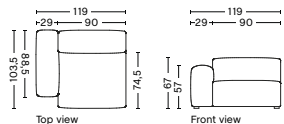

SALES QTY. 1 pcs.

BOX DIMENSION | WEIGHT
W116 x D99 x H69 cm | 51 kg

PRODUCT STATUS
Order produced

S1961FS | WIDE | RIGHT

DIMENSION
W119 x D103,5 x H67 cm
Seat H37 cm

PACKAGING
1 box | 1 pcs.

DESCRIPTION
Fabric Group 1
Fabric Group 2
Fabric Group 3
Fabric Group 4
Fabric Group 5
Fabric Group 6

SALES QTY. 1 pcs.

BOX DIMENSION | WEIGHT
W116 x D99 x H69 cm | 51 kg

PRODUCT STATUS
Order produced

S1963FS | WIDE | MIDDLE

DIMENSION
W91,5 x D95,5 x H67 cm
Seat H37 cm

PACKAGING
1 box | 1 pcs.

DESCRIPTION
Fabric Group 1
Fabric Group 2
Fabric Group 3
Fabric Group 4
Fabric Group 5
Fabric Group 6

SALES QTY. 1 pcs.

BOX DIMENSION | WEIGHT
W116 x D99 x H69 cm | 37 kg

PRODUCT STATUS
Order produced

S1964FS | WIDE | LOW ARMREST | LEFT

DIMENSION
W119 x D103,5 x H67 cm
Seat H37 cm

PACKAGING
1 box | 1 pcs.

DESCRIPTION
Fabric Group 1
Fabric Group 2
Fabric Group 3
Fabric Group 4
Fabric Group 5
Fabric Group 6