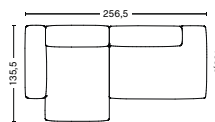

DIMENSION

W256,5 x D135,5 x H67 cm
Seat H37 cm

PACKAGING

2 box | 1 pcs.

DESCRIPTION

Fabric group 1
Fabric group 2
Fabric group 3
Fabric group 4
Fabric group 5
Fabric group 6

PRODUCT STATUS

Order produced