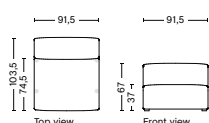

S1061 | NARROW | RIGHT

DIMENSION
W102 x D103,5 x H67 cm
Seat H37 cm

SALES QTY. 1 pcs.

PRODUCT STATUS
Order produced

PACKAGING
1 box | 1 pcs.

BOX DIMENSION | WEIGHT
W116 x D99 x H69 cm | 45 kg

DESCRIPTION
Fabric Group 1
Fabric Group 2
Fabric Group 3
Fabric Group 4
Fabric Group 5
Fabric Group 6

S1961 | WIDE | RIGHT

DIMENSION
W119 x D103,5 x H67 cm
Seat H37 cm

SALES QTY. 1 pcs.

PRODUCT STATUS
Order produced

PACKAGING
1 box | 1 pcs.

BOX DIMENSION | WEIGHT
W116 x D99 x H69 cm | 51 kg

DESCRIPTION
Fabric Group 1
Fabric Group 2
Fabric Group 3
Fabric Group 4
Fabric Group 5
Fabric Group 6

S1963 | WIDE | MIDDLE

DIMENSION
W91,5 x D95,5 x H67 cm
Seat H37 cm

SALES QTY. 1 pcs.

PRODUCT STATUS
Order produced

PACKAGING
1 box | 1 pcs.

BOX DIMENSION | WEIGHT
W116 x D99 x H69 cm | 37 kg

DESCRIPTION
Fabric Group 1
Fabric Group 2
Fabric Group 3
Fabric Group 4
Fabric Group 5
Fabric Group 6

S1963 | WIDE | RIGHT OR LEFT END

DIMENSION
W91,5 x D95,5 x H67 cm
Seat H37 cm

SALES QTY. 1 pcs.

PRODUCT STATUS
Order produced

PACKAGING
1 box | 1 pcs.

BOX DIMENSION | WEIGHT
W116 x D103,5 x H69 cm | 37 kg

DESCRIPTION
Fabric Group 1
Fabric Group 2
Fabric Group 3
Fabric Group 4
Fabric Group 5
Fabric Group 6