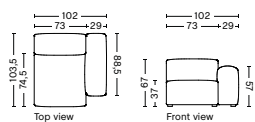

S1061FS | NARROW | RIGHT

DIMENSION
W102 x D103,5 x H67 cm
Seat H37 cm

SALES QTY. 1 pcs.

PRODUCT STATUS
Order produced

PACKAGING
1 box | 1 pcs.

BOX DIMENSION | WEIGHT
W116 x D99 x H69 cm | 45 kg

DESCRIPTION
Fabric Group 1
Fabric Group 2
Fabric Group 3
Fabric Group 4
Fabric Group 5
Fabric Group 6

S1063FS | NARROW | W/O ARMREST

DIMENSION
W74,5 x D103,5 x H67 cm
Seat H37 cm

SALES QTY. 1 pcs.

PRODUCT STATUS
Order produced

PACKAGING
1 box | 1 pcs.

BOX DIMENSION | WEIGHT
W78 x D99 x H69 cm | 29 kg

DESCRIPTION
Fabric Group 1
Fabric Group 2
Fabric Group 3
Fabric Group 4
Fabric Group 5
Fabric Group 6

S1064FS | NARROW | LEFT LOW ARMREST

DIMENSION
W102 x D103,5 x H67 cm
Seat H37 cm

SALES QTY. 1 pcs.

PRODUCT STATUS
Order produced

PACKAGING
1 box | 1 pcs.

BOX DIMENSION | WEIGHT
W116 x D99 x H69 cm | 45 kg

DESCRIPTION
Fabric Group 1
Fabric Group 2
Fabric Group 3
Fabric Group 4
Fabric Group 5
Fabric Group 6

S1065FS | NARROW | LOW ARMREST | RIGHT

DIMENSION
W102 x D103,5 x H67 cm
Seat H37 cm

SALES QTY. 1 pcs.

PRODUCT STATUS
Order produced

PACKAGING
1 box | 1 pcs.

BOX DIMENSION | WEIGHT
W116 x D99 x H69 cm | 45 kg