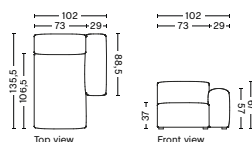

S8165FS | NARROW | CHAISE LONGUE | LOW ARMREST | RIGHT

DIMENSION

W102 x D135,5 x H67 cm
Seat H37 cm

SALES QTY. 1 pcs.

PRODUCT STATUS

Order produced

PACKAGING

1 box | 1 pcs.

BOX DIMENSION | WEIGHT

W116 x D150 x H69 cm | 60 kg

DESCRIPTION

Fabric Group 1
Fabric Group 2
Fabric Group 3
Fabric Group 4
Fabric Group 5
Fabric Group 6

FABRIC GROUPS

1 | Atlas, Linara, Lint, Metaphor, Mode, Planar, Random Fade, Swarm, Valencia™ 2 | Fairway, Field 2, Flamiber, Linen Grid, Lola, Maglia, Melange Nap, Nico, Olavi By Hay, Osumi, Relate, Steelcut 3, Steelcut Trio 3, Tadao 3 | Dot 1682, Divina 3, Divina MD, Divina Melange 3, Re-Wool, Roden, Ruskin, Steelcut Quartet, Tartaglia 4 | Bolgheri, Encircle, Hallingdal 65, Raas 5 | Balder 3, Haku, Loft, Sierra Leather 6 | Coda 2, Vidar 4, California Leather, Nevada Leather, Sense Leather