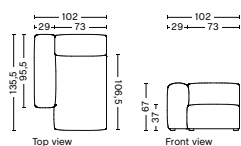

MAGS SOFT | FREE STANDING MODULES

S8162FS | NARROW | CHAISE LONGUE | LEFT

DIMENSION

W102 x D135,5 x H67 cm
Seat H37 cm

SALES QTY. 1 pcs.

PRODUCT STATUS

Order produced

PACKAGING

1 box | 1 pcs.

BOX DIMENSION | WEIGHT

W116 x D150 x H69 cm | 60 kg

DESCRIPTION

Fabric Group 1
Fabric Group 2
Fabric Group 3
Fabric Group 4
Fabric Group 5
Fabric Group 6