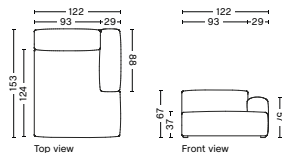

S7265FS | WIDE | LOW ARMREST | RIGHT

DIMENSION
W122 x D153 x H67 cm
Seat H37 cm

SALES QTY. 1 pcs.

PRODUCT STATUS
Order produced

PACKAGING
1 box | 1 pcs.

BOX DIMENSION | WEIGHT
W116 x D150 x H69 cm | 86 kg

DESCRIPTION
Fabric Group 1
Fabric Group 2
Fabric Group 3
Fabric Group 4
Fabric Group 5
Fabric Group 6