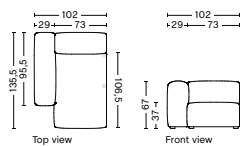

MAGS SOFT | CONNECTABLE MODULES

S8162 | NARROW | CHAISE LONGUE | LEFT

DIMENSION

W102 x D135,5 x H67 cm
Seat H37 cm

SALES QTY. 1 pcs.

PRODUCT STATUS

Order produced

PACKAGING

1 box | 1 pcs.

BOX DIMENSION | WEIGHT

W116 x D150 x H69 cm | 60 kg

DESCRIPTION

Fabric Group 1
Fabric Group 2
Fabric Group 3
Fabric Group 4
Fabric Group 5
Fabric Group 6