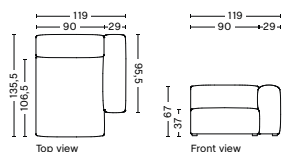

S8261FS | WIDE | CHAISE LONGUE | RIGHT

DIMENSION
W119 x D135,5 x H67 cm
Seat H37 cm

SALES QTY. 1 pcs.

PRODUCT STATUS
Order produced

PACKAGING
1 box | 1 pcs.

BOX DIMENSION | WEIGHT
W116 x D150 x H69 cm | 71 kg

DESCRIPTION
Fabric Group 1
Fabric Group 2
Fabric Group 3
Fabric Group 4
Fabric Group 5
Fabric Group 6