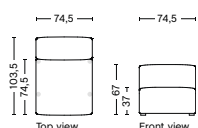

DIMENSION
W102 x D103,5 x H67 cm
Seat H37 cm

SALES QTY. 1 pcs.

PRODUCT STATUS
Order produced

PACKAGING
1 box | 1 pcs.

BOX DIMENSION | WEIGHT
W116 x D99 x H69 cm | 45 kg

DESCRIPTION
Fabric Group 1
Fabric Group 2
Fabric Group 3
Fabric Group 4
Fabric Group 5
Fabric Group 6

S1061 | NARROW | RIGHT

DIMENSION
W102 x D103,5 x H67 cm
Seat H37 cm

SALES QTY. 1 pcs.

PRODUCT STATUS
Order produced

PACKAGING
1 box | 1 pcs.

BOX DIMENSION | WEIGHT
W116 x D99 x H69 cm | 45 kg

DESCRIPTION
Fabric Group 1
Fabric Group 2
Fabric Group 3
Fabric Group 4
Fabric Group 5
Fabric Group 6

S1063 | NARROW | MIDDLE

DIMENSION
W74,5 x D95,5 x H67 cm
Seat H37 cm

SALES QTY. 1 pcs.

PRODUCT STATUS
Order produced

PACKAGING
1 box | 1 pcs.

BOX DIMENSION | WEIGHT
W78 x D99 x H69 cm | 29 kg

DESCRIPTION
Fabric Group 1
Fabric Group 2
Fabric Group 3
Fabric Group 4
Fabric Group 5
Fabric Group 6

S1063 | NARROW | RIGHT END

DIMENSION
W74,5 x D95,5 x H67 cm
Seat H37 cm

SALES QTY. 1 pcs.

PRODUCT STATUS
Order produced

PACKAGING
1 box | 1 pcs.

BOX DIMENSION | WEIGHT
W78 x D99 x H69 cm | 29 kg

DESCRIPTION
Fabric Group 1
Fabric Group 2
Fabric Group 3
Fabric Group 4
Fabric Group 5
Fabric Group 6