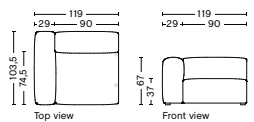

S1063 | NARROW | RIGHT END

DIMENSION
W74,5 x D95,5 x H67 cm
Seat H37 cm

SALES QTY. 1 pcs.

PRODUCT STATUS
Order produced

PACKAGING
1 box | 1 pcs.

BOX DIMENSION | WEIGHT
W78 x D99 x H69 cm | 29 kg

DESCRIPTION
Fabric Group 1
Fabric Group 2
Fabric Group 3
Fabric Group 4
Fabric Group 5
Fabric Group 6

S1063 | NARROW | LEFT END

DIMENSION
W74,5 x D95,5 x H67 cm
Seat H37 cm

SALES QTY. 1 pcs.

PRODUCT STATUS
Order produced

PACKAGING
1 box | 1 pcs.

BOX DIMENSION | WEIGHT
W78 x D99 x H69 cm | 29 kg

DESCRIPTION
Fabric Group 1
Fabric Group 2
Fabric Group 3
Fabric Group 4
Fabric Group 5
Fabric Group 6

DESCRIPTION
Fabric Group 1
Fabric Group 2
Fabric Group 3
Fabric Group 4
Fabric Group 5
Fabric Group 6

S1065 | NARROW | LOW ARMREST | RIGHT

DIMENSION
W102 x D103,5 x H67 cm
Seat H37 cm

SALES QTY. 1 pcs.

PRODUCT STATUS
Order produced

PACKAGING
1 box | 1 pcs.

BOX DIMENSION | WEIGHT
W116 x D99 x H69 cm | 45 kg

Fabric Group 1
Fabric Group 2
Fabric Group 3
Fabric Group 4
Fabric Group 5
Fabric Group 6

S1962 | WIDE | LEFT

DIMENSION
W119 x D103,5 x H67 cm
Seat H37 cm