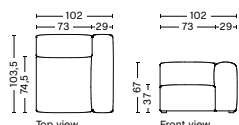

SALES QTY. 1 pcs.

PRODUCT STATUS
Order produced

PACKAGING
1 box | 1 pcs.

BOX DIMENSION | WEIGHT
W116 x D99 x H69 cm | 45 kg

DESCRIPTION
Fabric Group 1
Fabric Group 2
Fabric Group 3
Fabric Group 4
Fabric Group 5
Fabric Group 6

S1061FS | NARROW | RIGHT

DIMENSION
W102 x D103,5 x H67 cm
Seat H37 cm

SALES QTY. 1 pcs.

PRODUCT STATUS
Order produced

PACKAGING
1 box | 1 pcs.

BOX DIMENSION | WEIGHT
W116 x D99 x H69 cm | 45 kg

DESCRIPTION
Fabric Group 1
Fabric Group 2
Fabric Group 3
Fabric Group 4
Fabric Group 5
Fabric Group 6

S1063FS | NARROW | W/O ARMREST

DIMENSION
W74,5 x D103,5 x H67 cm
Seat H37 cm

SALES QTY. 1 pcs.

PRODUCT STATUS
Order produced

PACKAGING
1 box | 1 pcs.

BOX DIMENSION | WEIGHT
W78 x D99 x H69 cm | 29 kg

DESCRIPTION
Fabric Group 1
Fabric Group 2
Fabric Group 3
Fabric Group 4
Fabric Group 5
Fabric Group 6