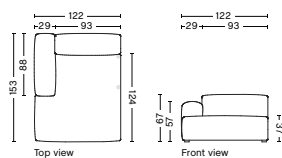

MAGS SOFT MODULES | CONNECTABLE

S7264 | WIDE | CHAISE LONGUE LONG | LOW ARMREST | LEFT

DIMENSION
W122 x D153 x H67 cm
Seat H37 cm

SALES QTY. 1 pcs.

PRODUCT STATUS
Order produced

PACKAGING
1 box | 1 pcs.

BOX DIMENSION | WEIGHT
W116 x D150 x H69 cm | 86 kg

DESCRIPTION
Fabric Group 1
Fabric Group 2
Fabric Group 3
Fabric Group 4
Fabric Group 5
Fabric Group 6