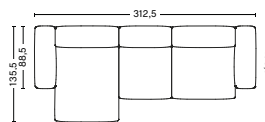

3 SEATER COMBINATION 10 LOW ARMREST | LEFT S8264+S1063+S1965 OR RIGHT S1964+S1063+S8265

DIMENSION

W312,5 x D135,5 x H67 cm
Seat H37 cm

PACKAGING

3 box | 1 pcs.

DESCRIPTION

Fabric group 1
Fabric group 2
Fabric group 3
Fabric group 4
Fabric group 5
Fabric group 6

PRODUCT STATUS

Order produced