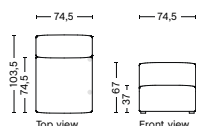

S1061 | NARROW | RIGHT

DIMENSION
W102 x D103,5 x H67 cm
Seat H37 cm

SALES QTY. 1 pcs.

PRODUCT STATUS
Order produced

PACKAGING
1 box | 1 pcs.

BOX DIMENSION | WEIGHT
W116 x D99 x H69 cm | 45 kg

DESCRIPTION
Fabric Group 1
Fabric Group 2
Fabric Group 3
Fabric Group 4
Fabric Group 5
Fabric Group 6

S1063 | NARROW | MIDDLE

DIMENSION
W74,5 x D95,5 x H67 cm
Seat H37 cm

SALES QTY. 1 pcs.

PRODUCT STATUS
Order produced

PACKAGING
1 box | 1 pcs.

BOX DIMENSION | WEIGHT
W78 x D99 x H69 cm | 29 kg

DESCRIPTION
Fabric Group 1
Fabric Group 2
Fabric Group 3
Fabric Group 4
Fabric Group 5
Fabric Group 6

S1063 | NARROW | RIGHT END

DIMENSION
W74,5 x D95,5 x H67 cm
Seat H37 cm

SALES QTY. 1 pcs.

PRODUCT STATUS
Order produced

PACKAGING
1 box | 1 pcs.

BOX DIMENSION | WEIGHT
W78 x D99 x H69 cm | 29 kg

DESCRIPTION
Fabric Group 1
Fabric Group 2
Fabric Group 3
Fabric Group 4
Fabric Group 5
Fabric Group 6

S1063 | NARROW | LEFT END

DIMENSION
W74,5 x D95,5 x H67 cm
Seat H37 cm

SALES QTY. 1 pcs.

PRODUCT STATUS
Order produced

PACKAGING
1 box | 1 pcs.

BOX DIMENSION | WEIGHT
W78 x D99 x H69 cm | 29 kg

DESCRIPTION
Fabric Group 1
Fabric Group 2
Fabric Group 3
Fabric Group 4
Fabric Group 5
Fabric Group 6