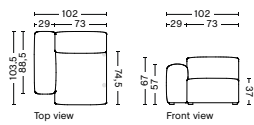

MAGS SOFT | CONNECTABLE MODULES

S1064 | NARROW | LOW ARMREST | LEFT

DIMENSION
W102 x D103,5 x H67 cm
Seat H37 cm

SALES QTY. 1 pcs.

PRODUCT STATUS
Order produced

PACKAGING
1 box | 1 pcs.

BOX DIMENSION | WEIGHT
W116 x D99 x H69 cm | 45 kg

DESCRIPTION
Fabric Group 1
Fabric Group 2
Fabric Group 3
Fabric Group 4
Fabric Group 5
Fabric Group 6