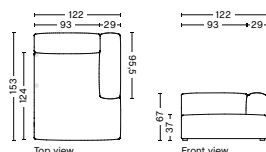

S8264 | WIDE | CHAISE LONGUE | LOW ARMREST | LEFT

DIMENSION
W119 x D135,5 x H67 cm
Seat H37 cm

SALES QTY. 1 pcs.

PRODUCT STATUS
Order produced

PACKAGING
1 box | 1 pcs.

BOX DIMENSION | WEIGHT
W116 x D150 x H69 cm | 71 kg

PACKAGING
1 box | 1 pcs.

BOX DIMENSION | WEIGHT
W116 x D150 x H69 cm | 71 kg

DESCRIPTION
Fabric Group 1
Fabric Group 2
Fabric Group 3
Fabric Group 4
Fabric Group 5
Fabric Group 6

S7262 | WIDE | CHAISE LONGUE LONG | LEFT

DIMENSION
W122 x D153 x H67 cm
Seat H37 cm

SALES QTY. 1 pcs.

PRODUCT STATUS
Order produced

PACKAGING
1 box | 1 pcs.

BOX DIMENSION | WEIGHT
W116 x D150 x H69 cm | 86 kg

DESCRIPTION
Fabric Group 1
Fabric Group 2
Fabric Group 3
Fabric Group 4
Fabric Group 5
Fabric Group 6

S7261 | WIDE | CHAISE LONGUE LONG | RIGHT

DIMENSION
W122 x D153 x H67 cm
Seat H37 cm

SALES QTY. 1 pcs.

PRODUCT STATUS
Order produced

PACKAGING
1 box | 1 pcs.

BOX DIMENSION | WEIGHT
W116 x D150 x H69 cm | 86 kg