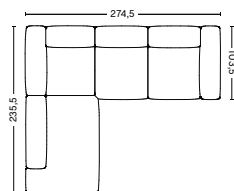

CORNER COMBINATION 2 | LEFT S8262+S1063+S1961 OR RIGHT S1962+S1063+S8261

DIMENSION

W274,5 x D235,5 x H67 cm
Seat H37 cm

PACKAGING

3 box | 1 pcs.

DESCRIPTION

Fabric group 1
Fabric group 2
Fabric group 3
Fabric group 4
Fabric group 5
Fabric group 6

PRODUCT STATUS

Order produced