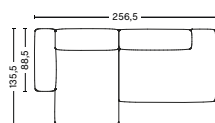

2,5 SEATER COMBINATION 3 LOW ARMREST | LEFT S8264+S9302 OR RIGHT S9301+S8265

DIMENSION

W256,5 x D135,5 x H67 cm
Seat H37 cm

PACKAGING

2 box | 1 pcs.

DESCRIPTION

Fabric group 1
Fabric group 2
Fabric group 3
Fabric group 4
Fabric group 5
Fabric group 6

FABRIC GROUPS

1 | Atlas, Linara, Lint, Metaphor, Mode, Planar, Random Fade, Swarm, Valencia™ 2 | Fairway, Field 2, Flamiber, Linen Grid, Lola, Maglia, Melange Nap, Nico, Olavi By Hay, Osumi, Relate, Steelcut 3, Steelcut Trio 3, Tadao 3 | Dot 1682, Divina 3, Divina MD, Divina Melange 3, Re-Wool, Roden, Ruskin, Steelcut Quartet, Tartaglia 4 | Bolgheri, Encircle, Hallingdal 65, Raas 5 | Balder 3, Haku, Loft, Sierra Leather 6 | Coda 2, Vidar 4, California Leather, Nevada Leather, Sense Leather