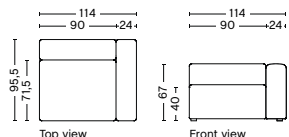

1961FS | WIDE | RIGHT

DIMENSION
W114 x D95,5 x H67 cm
Seat H40 cm

SALES QTY. 1 pcs.

PRODUCT STATUS
Order produced

PACKAGING
1 box | 1 pcs.

BOX DIMENSION | WEIGHT
W116 x D99 x H69 cm | 51 kg

DESCRIPTION
Fabric Group 1
Fabric Group 2
Fabric Group 3
Fabric Group 4
Fabric Group 5
Fabric Group 6