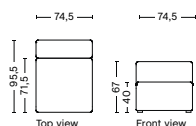

MAGS | FREE STANDING MODULES

1062FS | NARROW | LEFT

DIMENSION
W97 x D95,5 x H67 cm
Seat H40 cm

SALES QTY. 1 pcs.

PRODUCT STATUS
Order produced

PACKAGING
1 box | 1 pcs.

BOX DIMENSION | WEIGHT
W116 x D99 x H69 cm | 45 kg

DESCRIPTION
Fabric Group 1
Fabric Group 2
Fabric Group 3
Fabric Group 4
Fabric Group 5
Fabric Group 6

1061FS | NARROW | RIGHT

DIMENSION
W97 x D95,5 x H67 cm
Seat H40 cm

SALES QTY. 1 pcs.

PRODUCT STATUS
Order produced

DIMENSION
W74,5 x D95,5 x H67 cm
Seat H40 cm

SALES QTY. 1 pcs.

PRODUCT STATUS
Order produced

PACKAGING
1 box | 1 pcs.

BOX DIMENSION | WEIGHT
W78 x D99 x H69 cm | 29 kg

DESCRIPTION
Fabric Group 1
Fabric Group 2
Fabric Group 3
Fabric Group 4
Fabric Group 5
Fabric Group 6