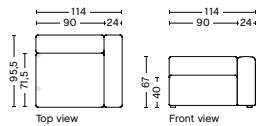

PACKAGING
1 box | 1 pcs.

BOX DIMENSION | WEIGHT
W68,5 x D115,8 x H98,8 cm | 42 kg

DESCRIPTION
Fabric Group 1
Fabric Group 2
Fabric Group 3
Fabric Group 4
Fabric Group 5
Fabric Group 6

1962 | WIDE | LEFT

DIMENSION
W114 x D95,5 x H67 cm
Seat H40 cm

SALES QTY. 1 pcs.

PRODUCT STATUS
Order produced

PACKAGING
1 box | 1 pcs.

BOX DIMENSION | WEIGHT
W116 x D99 x H69 cm | 51 kg

DESCRIPTION
Fabric Group 1
Fabric Group 2
Fabric Group 3
Fabric Group 4
Fabric Group 5
Fabric Group 6

1961 | WIDE | RIGHT

DIMENSION
W114 x D95,5 x H67 cm
Seat H40 cm

SALES QTY. 1 pcs.

PRODUCT STATUS
Order produced

PACKAGING
1 box | 1 pcs.

BOX DIMENSION | WEIGHT
W116 x D99 x H69 cm | 51 kg

DESCRIPTION
Fabric Group 1
Fabric Group 2
Fabric Group 3
Fabric Group 4
Fabric Group 5
Fabric Group 6

1963 | WIDE | MIDDLE

DIMENSION
W91,5 x D95,5 x H67 cm
Seat H40 cm

SALES QTY. 1 pcs.

PRODUCT STATUS
Order produced

PACKAGING
1 box | 1 pcs.

BOX DIMENSION | WEIGHT
W116 x D99 x H69 cm | 36,5 kg

DESCRIPTION
Fabric Group 1
Fabric Group 2
Fabric Group 3
Fabric Group 4
Fabric Group 5
Fabric Group 6