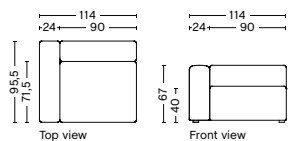

MAGS | FREE STANDING MODULES

1962FS | WIDE | LEFT

DIMENSION
W114 x D95,5 x H67 cm
Seat H40 cm

SALES QTY. 1 pcs.

PRODUCT STATUS
Order produced

PACKAGING
1 box | 1 pcs.

BOX DIMENSION | WEIGHT
W116 x D99 x H69 cm | 51 kg

DESCRIPTION
Fabric Group 1
Fabric Group 2
Fabric Group 3
Fabric Group 4
Fabric Group 5
Fabric Group 6