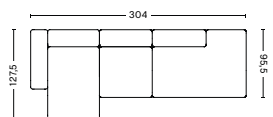

3 SEATER COMBINATION 3 LOW ARMREST | LEFT 8164+1063+9302 OR RIGHT 9301+1063+8165

DIMENSION
W304 x D127,5 x H67 cm
Seat H40 cm

PACKAGING
3 box | 1 pcs.

DESCRIPTION
Fabric group 1
Fabric group 2
Fabric group 3
Fabric group 4
Fabric group 5
Fabric group 6
Not available in leather

PRODUCT STATUS
Order produced