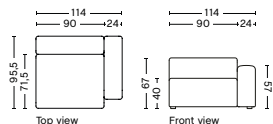

DIMENSION
W91,5 x D95,5 x H67 cm
Seat H40 cm

SALES QTY. 1 pcs.

PRODUCT STATUS
Order produced

PACKAGING
1 box | 1 pcs.

BOX DIMENSION | WEIGHT
W116 x D99 x H69 cm | 36,5 kg

DESCRIPTION
Fabric Group 1
Fabric Group 2
Fabric Group 3
Fabric Group 4
Fabric Group 5
Fabric Group 6

1965FS | WIDE | LOW ARMREST | RIGHT

DIMENSION
W114 x D95,5 x H67 cm
Seat H40 cm

SALES QTY. 1 pcs.

PRODUCT STATUS
Order produced

PACKAGING
1 box | 1 pcs.

BOX DIMENSION | WEIGHT
W68,5 x D115,8 x H98,8 cm | 48,5 kg