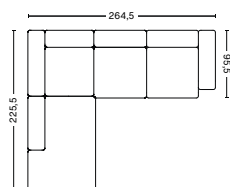

CORNER COMBINATION 2 LOW ARMREST | LEFT 9301+1862+1063+1065 OR RIGHT 1064+1063+1861+9302

DIMENSION
W264,5 x D225,5 x H67 cm
Seat H40 cm

PACKAGING
4 box | 1 pcs.

DESCRIPTION
Fabric group 1
Fabric group 2
Fabric group 3
Fabric group 4
Fabric group 5
Fabric group 6
Not available in leather

PRODUCT STATUS
Order produced

FABRIC GROUPS

1 | Atlas, Linara, Lint, Metaphor, Mode, Planar, Random Fade, Remix 3, Surface By Hay, Swarm, Valencia™ 2 | Fairway, Field 2, Flamiber, Linen Grid, Lola, Maglia, Melange Nap, Nico, Olavi By Hay, Osumi, Relate, Steelcut 3, Steelcut Trio 3, Tadao 3 | Compound, Dot 1682, Divina 3, Divina MD, Divina Melange 3, Fiord 2, Re-Wool, Roden, Ruskin, Steelcut Quartet, Tartaglia 4 | Bolgheri, Canvas 2, Encircle, Hallingdal 65, Raas 5 | Balder 3, Haku, Harald 3, Loft, Sierra Leather 6 | Coda 2, Vidar 4, California Leather, Nevada Leather, Sense Leather