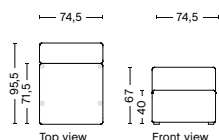

DIMENSION
W97 x D95,5 x H67 cm
Seat H40 cm

SALES QTY. 1 pcs.

PRODUCT STATUS
Order produced

PACKAGING
1 box | 1 pcs.

BOX DIMENSION | WEIGHT
W116 x D99 x H69 cm | 45 kg

DESCRIPTION
Fabric Group 1
Fabric Group 2
Fabric Group 3
Fabric Group 4
Fabric Group 5
Fabric Group 6

1061 | NARROW | RIGHT

DIMENSION
W97 x D95,5 x H67 cm
Seat H40 cm

SALES QTY. 1 pcs.

PRODUCT STATUS
Order produced

PACKAGING
1 box | 1 pcs.

BOX DIMENSION | WEIGHT
W116 x D99 x H69 cm | 45 kg

DESCRIPTION
Fabric Group 1
Fabric Group 2
Fabric Group 3
Fabric Group 4
Fabric Group 5
Fabric Group 6

1063 | NARROW | MIDDLE

DIMENSION
W74,5 x D95,5 x H67 cm
Seat H40 cm

SALES QTY. 1 pcs.

PRODUCT STATUS
Order produced

PACKAGING
1 box | 1 pcs.

BOX DIMENSION | WEIGHT
W78 x D99 x H69 cm | 29 kg

DESCRIPTION
Fabric Group 1
Fabric Group 2
Fabric Group 3
Fabric Group 4
Fabric Group 5
Fabric Group 6

1063LE | NARROW | LEFT END

DIMENSION
W74,5 x D95,5 x H67 cm
Seat H40 cm

SALES QTY. 1 pcs.

PRODUCT STATUS
Order produced

PACKAGING
1 box | 1 pcs.

BOX DIMENSION | WEIGHT
W78 x D99 x H69 cm | 29 kg

DESCRIPTION
Fabric Group 1
Fabric Group 2
Fabric Group 3
Fabric Group 4
Fabric Group 5
Fabric Group 6