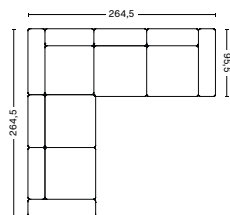

CORNER COMBINATION 1 | LEFT 1062+1063+1862+1063+1061 OR RIGHT 1062+1063+1861+1063+1061

DIMENSION
W264,5 x D264,5 x H67 cm
Seat H40 cm

PACKAGING
5 box | 1 pcs.

DESCRIPTION
Fabric group 1
Fabric group 2
Fabric group 3
Fabric group 4
Fabric group 5
Fabric group 6

PRODUCT STATUS
Order produced