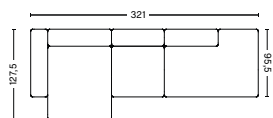

3 SEATER COMBINATION 4 | LEFT 8262+1063+9302 OR RIGHT 9301+1063+8261

DIMENSION
W321 x D127,5 x H67 cm
Seat H40 cm

PACKAGING
3 box | 1 pcs.

DESCRIPTION
Fabric group 1
Fabric group 2
Fabric group 3
Fabric group 4
Fabric group 5
Fabric group 6
Not available in leather

PRODUCT STATUS
Order produced