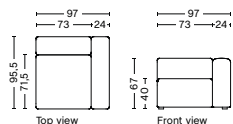

1061FS | NARROW | RIGHT

DIMENSION
W97 x D95,5 x H67 cm
Seat H40 cm

SALES QTY. 1 pcs.

PRODUCT STATUS
Order produced

PACKAGING
1 box | 1 pcs.

BOX DIMENSION | WEIGHT
W116 x D99 x H69 cm | 45 kg

DESCRIPTION
Fabric Group 1
Fabric Group 2
Fabric Group 3
Fabric Group 4
Fabric Group 5
Fabric Group 6