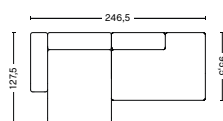

2,5 SEATER COMBINATION 3 LOW ARMREST | LEFT 8264+9302 OR RIGHT 9301+8265

DIMENSION
W246,5 x D127,5 x H67 cm
Seat H40 cm

PACKAGING
2 box | 1 pcs.

DESCRIPTION
Fabric group 1
Fabric group 2
Fabric group 3
Fabric group 4
Fabric group 5
Fabric group 6
Not available in leather

PRODUCT STATUS
Order produced

FABRIC GROUPS

1 | Atlas, Linara, Lint, Metaphor, Mode, Planar, Random Fade, Remix 3, Surface By Hay, Swarm, Valencia™ 2 | Fairway, Field 2, Flamiber, Linen Grid, Lola, Maglia, Melange Nap, Nico, Olavi By Hay, Osumi, Relate, Steelcut 3, Steelcut Trio 3, Tadao 3 | Compound, Dot 1682, Divina 3, Divina MD, Divina Melange 3, Fiord 2, Re-Wool, Roden, Ruskin, Steelcut Quartet, Tartaglia 4 | Bolgheri, Canvas 2, Encircle, Hallingdal 65, Raas 5 | Balder 3, Haku, Harald 3, Loft, Sierra Leather 6 | Coda 2, Vidar 4, California Leather, Nevada Leather, Sense Leather