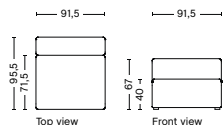

1961 | WIDE | RIGHT

DIMENSION
W114 x D95,5 x H67 cm
Seat H40 cm

SALES QTY. 1 pcs.

PRODUCT STATUS
Order produced

PACKAGING
1 box | 1 pcs.

BOX DIMENSION | WEIGHT
W116 x D99 x H69 cm | 51 kg

DESCRIPTION
Fabric Group 1
Fabric Group 2
Fabric Group 3
Fabric Group 4
Fabric Group 5
Fabric Group 6

1963 | WIDE | MIDDLE

DIMENSION
W91,5 x D95,5 x H67 cm
Seat H40 cm

SALES QTY. 1 pcs.

PRODUCT STATUS
Order produced

PACKAGING
1 box | 1 pcs.

BOX DIMENSION | WEIGHT
W116 x D99 x H69 cm | 36,5 kg

DESCRIPTION
Fabric Group 1
Fabric Group 2
Fabric Group 3
Fabric Group 4
Fabric Group 5
Fabric Group 6

1963 | WIDE | RIGHT OR LEFT END

DIMENSION
W91,5 x D95,5 x H67 cm
Seat H40 cm

SALES QTY. 1 pcs.

PRODUCT STATUS
Order produced

PACKAGING
1 box | 1 pcs.

BOX DIMENSION | WEIGHT
W116 x D99 x H69 cm | 36,5 kg

DESCRIPTION
Fabric Group 1
Fabric Group 2
Fabric Group 3
Fabric Group 4
Fabric Group 5
Fabric Group 6