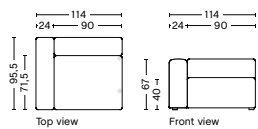

1063RE | NARROW | RIGHT END

DIMENSION
W74,5 x D95,5 x H67 cm
Seat H40 cm

SALES QTY. 1 pcs.

PRODUCT STATUS
Order produced

PACKAGING
1 box | 1 pcs.

BOX DIMENSION | WEIGHT
W78 x D99 x H69 cm | 29 kg

DESCRIPTION
Fabric Group 1
Fabric Group 2
Fabric Group 3
Fabric Group 4
Fabric Group 5
Fabric Group 6

MAGS | CONNECTABLE MODULES

1064 | NARROW | LOW ARMREST | LEFT

DIMENSION
W97 x D95,5 x H67 cm
Seat H40 cm

SALES QTY. 1 pcs.

PRODUCT STATUS
Order produced

PACKAGING
1 box | 1 pcs.

BOX DIMENSION | WEIGHT
W68,5 x D115,8 x H98,8 cm | 42 kg

DESCRIPTION
Fabric Group 1
Fabric Group 2
Fabric Group 3
Fabric Group 4
Fabric Group 5
Fabric Group 6

1065 | NARROW | LOW ARMREST | RIGHT

DIMENSION
W97 x D95,5 x H67 cm
Seat H40 cm

SALES QTY. 1 pcs.

PRODUCT STATUS
Order produced

PACKAGING
1 box | 1 pcs.

BOX DIMENSION | WEIGHT
W68,5 x D115,8 x H98,8 cm | 42 kg

DESCRIPTION
Fabric Group 1
Fabric Group 2
Fabric Group 3
Fabric Group 4
Fabric Group 5
Fabric Group 6

1962 | WIDE | LEFT

DIMENSION
W114 x D95,5 x H67 cm
Seat H40 cm