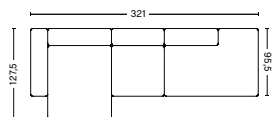

3 SEATER COMBINATION 3 | LEFT 8162+1063+9302 OR RIGHT 9301+1063+8161

DIMENSION
W304 x D127,5 x H67 cm
Seat H40 cm

PACKAGING
3 box | 1 pcs.

DESCRIPTION
Fabric group 1
Fabric group 2
Fabric group 3
Fabric group 4
Fabric group 5
Fabric group 6
Not available in leather

PRODUCT STATUS
Order produced