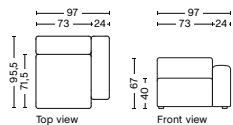

1065FS | NARROW | LOW ARMREST | RIGHT

DIMENSION
W97 x D95,5 x H67 cm
Seat H40 cm

SALES QTY. 1 pcs.

PRODUCT STATUS
Order produced

PACKAGING
1 box | 1 pcs.

BOX DIMENSION | WEIGHT
W68,5 x D115,8 x H98,8 cm | 42 kg

DESCRIPTION
Fabric Group 1
Fabric Group 2
Fabric Group 3
Fabric Group 4
Fabric Group 5
Fabric Group 6

FABRIC GROUPS

1 | Atlas, Linara, Lint, Metaphor, Mode, Planar, Random Fade, Remix 3, Surface By Hay, Swarm, Valencia™ 2 | Fairway, Field 2, Flamiber, Linen Grid, Lola, Maglia, Melange Nap, Nico, Olavi By Hay, Osumi, Relate, Steelcut 3, Steelcut Trio 3, Tadao 3 | Compound, Dot 1682, Divina 3, Divina MD, Divina Melange 3, Fiord 2, Re-Wool, Roden, Ruskin, Steelcut Quartet, Tartaglia 4 | Bolgheri, Canvas 2, Encircle, Hallingdal 65, Raas 5 | Balder 3, Haku, Harald 3, Loft, Sierra Leather 6 | Coda 2, Vidar 4, California Leather, Nevada Leather, Sense Leather