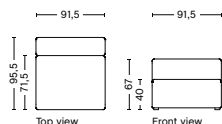

1963FS | WIDE | W/O ARMREST

DIMENSION
W91,5 x D95,5 x H67 cm
Seat H40 cm

SALES QTY. 1 pcs.

PRODUCT STATUS
Order produced

PACKAGING
1 box | 1 pcs.

BOX DIMENSION | WEIGHT
W116 x D99 x H69 cm | 36,5 kg

DESCRIPTION
Fabric Group 1
Fabric Group 2
Fabric Group 3
Fabric Group 4
Fabric Group 5
Fabric Group 6