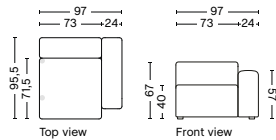

1063LE | NARROW | LEFT END

DIMENSION
W74,5 x D95,5 x H67 cm
Seat H40 cm

SALES QTY. 1 pcs.

PRODUCT STATUS
Order produced

PACKAGING
1 box | 1 pcs.

BOX DIMENSION | WEIGHT
W78 x D99 x H69 cm | 29 kg

DESCRIPTION
Fabric Group 1
Fabric Group 2
Fabric Group 3
Fabric Group 4
Fabric Group 5
Fabric Group 6

1063RE | NARROW | RIGHT END

DIMENSION
W74,5 x D95,5 x H67 cm
Seat H40 cm

SALES QTY. 1 pcs.

PRODUCT STATUS
Order produced

PACKAGING
1 box | 1 pcs.

BOX DIMENSION | WEIGHT
W78 x D99 x H69 cm | 29 kg

DESCRIPTION
Fabric Group 1
Fabric Group 2
Fabric Group 3
Fabric Group 4
Fabric Group 5
Fabric Group 6

MAGS | CONNECTABLE MODULES

1064 | NARROW | LOW ARMREST | LEFT

DIMENSION
W97 x D95,5 x H67 cm
Seat H40 cm

SALES QTY. 1 pcs.

PRODUCT STATUS
Order produced

PACKAGING
1 box | 1 pcs.

BOX DIMENSION | WEIGHT
W68,5 x D115,8 x H98,8 cm | 42 kg

DESCRIPTION
Fabric Group 1
Fabric Group 2
Fabric Group 3
Fabric Group 4
Fabric Group 5
Fabric Group 6

1065 | NARROW | LOW ARMREST | RIGHT

DIMENSION
W97 x D95,5 x H67 cm
Seat H40 cm

SALES QTY. 1 pcs.

PRODUCT STATUS
Order produced