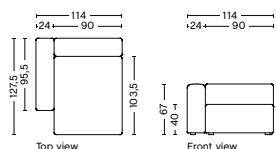

8265FS | WIDE | CHAISE LONGUE | LOW ARMREST | RIGHT

DIMENSION
W114 x D127,5 x H67 cm
Seat H40 cm

SALES QTY. 1 pcs.

PRODUCT STATUS
Order produced

PACKAGING
1 box | 1 pcs.

BOX DIMENSION | WEIGHT
W68,5 x D150 x H116 cm | 67,8 kg

DESCRIPTION
Fabric Group 1
Fabric Group 2
Fabric Group 3
Fabric Group 4
Fabric Group 5
Fabric Group 6
Not available in leather