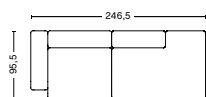

2,5 SEATER COMBINATION 2 LOW ARMREST | LEFT 1964+9302 OR RIGHT 9301+1965

DIMENSION
W246,5 x D95,5 x H67 cm
Seat H40 cm

PACKAGING
2 box | 1 pcs.

DESCRIPTION
Fabric group 1
Fabric group 2
Fabric group 3
Fabric group 4
Fabric group 5
Fabric group 6
Not available in leather

PRODUCT STATUS
Order produced