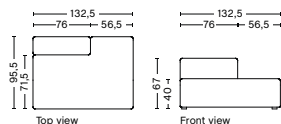

9302FS | LOUNGE | LEFT BACKREST

DIMENSION
W132,5 x D95,5 x H67 cm
Seat H40 cm

SALES QTY. 1 pcs.

PRODUCT STATUS
Order produced

PACKAGING
1 box | 1 pcs.

BOX DIMENSION | WEIGHT
W116 x D150 x H68,5 cm | 58 kg

DESCRIPTION
Fabric Group 1
Fabric Group 2
Fabric Group 3
Fabric Group 4
Fabric Group 5
Fabric Group 6
Not available in leather