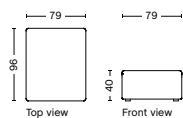

MAGS MODULES

01 | OTTOMAN | EXTRA SMALL

DIMENSION
W79 x D79 x H40 cm

SALES QTY. 1 pcs.

PRODUCT STATUS
Order produced

PACKAGING
1 box | 1 pcs.

BOX DIMENSION | WEIGHT
W99 x D79 x H69 cm | 22,76 kg

DESCRIPTION
Fabric Group 1
Fabric Group 2
Fabric Group 3
Fabric Group 4
Fabric Group 5
Fabric Group 6

02 | OTTOMAN | SMALL

DIMENSION
W79 x D96 x H40 cm

SALES QTY. 1 pcs.

PRODUCT STATUS
Order produced

PACKAGING
1 box | 1 pcs.

BOX DIMENSION | WEIGHT
W99 x D79 x H69 cm | 25,76 kg

DESCRIPTION
Fabric Group 1
Fabric Group 2
Fabric Group 3
Fabric Group 4
Fabric Group 5
Fabric Group 6