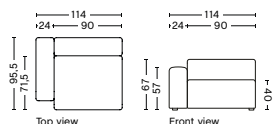

1964FS | WIDE | LOW ARMREST | LEFT

DIMENSION
W114 x D95,5 x H67 cm
Seat H40 cm

SALES QTY. 1 pcs.

PRODUCT STATUS
Order produced

PACKAGING
1 box | 1 pcs.

BOX DIMENSION | WEIGHT
W68,5 x D115,8 x H98,8 cm | 48,5 kg

DESCRIPTION
Fabric Group 1
Fabric Group 2
Fabric Group 3
Fabric Group 4
Fabric Group 5
Fabric Group 6

FABRIC GROUPS

1 | Atlas, Linara, Lint, Metaphor, Mode, Planar, Random Fade, Remix 3, Surface By Hay, Swarm, Valencia™ 2 | Fairway, Field 2, Flamiber, Linen Grid, Lola, Maglia, Melange Nap, Nico, Olavi By Hay, Osumi, Relate, Steelcut 3, Steelcut Trio 3, Tadao 3 | Compound, Dot 1682, Divina 3, Divina MD, Divina Melange 3, Fiord 2, Re-Wool, Roden, Ruskin, Steelcut Quartet, Tartaglia 4 | Bolgheri, Canvas 2, Encircle, Hallingdal 65, Raas 5 | Balder 3, Haku, Harald 3, Loft, Sierra Leather 6 | Coda 2, Vidar 4, California Leather, Nevada Leather, Sense Leather