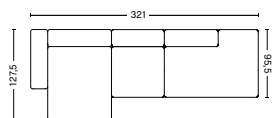

3 SEATER COMBINATION 4 LOW ARMREST | LEFT 8264+1063+9302 OR RIGHT 9301+1063+8265

DIMENSION
W321 x D127,5 x H67 cm
Seat H40 cm

PACKAGING
3 box | 1 pcs.

DESCRIPTION
Fabric group 1
Fabric group 2
Fabric group 3
Fabric group 4
Fabric group 5
Fabric group 6
Not available in leather

PRODUCT STATUS
Order produced

FABRIC GROUPS

1 | Atlas, Linara, Lint, Metaphor, Mode, Planar, Random Fade, Remix 3, Surface By Hay, Swarm, Valencia™ 2 | Fairway, Field 2, Flamiber, Linen Grid, Lola, Maglia, Melange Nap, Nico, Olavi By Hay, Osumi, Relate, Steelcut 3, Steelcut Trio 3, Tadao 3 | Compound, Dot 1682, Divina 3, Divina MD, Divina Melange 3, Fiord 2, Re-Wool, Roden, Ruskin, Steelcut Quartet, Tartaglia 4 | Bolgheri, Canvas 2, Encircle, Hallingdal 65, Raas 5 | Balder 3, Haku, Harald 3, Loft, Sierra Leather 6 | Coda 2, Vidar 4, California Leather, Nevada Leather, Sense Leather