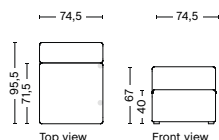

DIMENSION
W97 x D95,5 x H67 cm
Seat H40 cm

SALES QTY. 1 pcs.

PRODUCT STATUS
Order produced

PACKAGING
1 box | 1 pcs.

BOX DIMENSION | WEIGHT
W116 x D99 x H69 cm | 45 kg

DESCRIPTION
Fabric Group 1
Fabric Group 2
Fabric Group 3
Fabric Group 4
Fabric Group 5
Fabric Group 6

1061 | NARROW | RIGHT

DIMENSION
W97 x D95,5 x H67 cm
Seat H40 cm

SALES QTY. 1 pcs.

PRODUCT STATUS
Order produced

PACKAGING
1 box | 1 pcs.

BOX DIMENSION | WEIGHT
W116 x D99 x H69 cm | 45 kg

DESCRIPTION
Fabric Group 1
Fabric Group 2
Fabric Group 3
Fabric Group 4
Fabric Group 5
Fabric Group 6

1063 | NARROW | MIDDLE

DIMENSION
W74,5 x D95,5 x H67 cm
Seat H40 cm

SALES QTY. 1 pcs.

PRODUCT STATUS
Order produced

PACKAGING
1 box | 1 pcs.

BOX DIMENSION | WEIGHT
W78 x D99 x H69 cm | 29 kg

DESCRIPTION
Fabric Group 1
Fabric Group 2
Fabric Group 3
Fabric Group 4
Fabric Group 5
Fabric Group 6

1063LE | NARROW | LEFT END

DIMENSION
W74,5 x D95,5 x H67 cm
Seat H40 cm

SALES QTY. 1 pcs.

PRODUCT STATUS
Order produced

PACKAGING
1 box | 1 pcs.

BOX DIMENSION | WEIGHT
W78 x D99 x H69 cm | 29 kg

DESCRIPTION
Fabric Group 1
Fabric Group 2
Fabric Group 3
Fabric Group 4
Fabric Group 5
Fabric Group 6