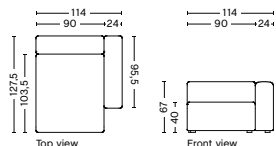

8261FS | WIDE | CHAISE LONGUE | RIGHT

DIMENSION
W114 x D127,5 x H67 cm
Seat H40 cm

SALES QTY. 1 pcs.

PRODUCT STATUS
Order produced

PACKAGING
1 box | 1 pcs.

BOX DIMENSION | WEIGHT
W116 x D150 x H68,5 cm | 70,5 kg

DESCRIPTION
Fabric Group 1
Fabric Group 2
Fabric Group 3
Fabric Group 4
Fabric Group 5
Fabric Group 6
Not available in leather