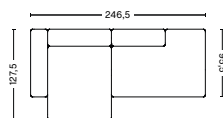

2,5 SEATER COMBINATION 3 | LEFT 8262+9302 OR RIGHT 9301+8261

DIMENSION
W246,5 x D127,5 x H67 cm
Seat H40 cm

PACKAGING
2 box | 1 pcs.

DESCRIPTION
Fabric group 1
Fabric group 2
Fabric group 3
Fabric group 4
Fabric group 5
Fabric group 6
Not available in leather

PRODUCT STATUS
Order produced