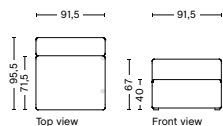

PACKAGING
1 box | 1 pcs.

BOX DIMENSION | WEIGHT
W68,5 x D115,8 x H98,8 cm | 42 kg

DESCRIPTION
Fabric Group 1
Fabric Group 2
Fabric Group 3
Fabric Group 4
Fabric Group 5
Fabric Group 6

1962 | WIDE | LEFT

DIMENSION
W114 x D95,5 x H67 cm
Seat H40 cm

1961 | WIDE | RIGHT

DIMENSION
W114 x D95,5 x H67 cm
Seat H40 cm

SALES QTY. 1 pcs.

PRODUCT STATUS
Order produced

PACKAGING
1 box | 1 pcs.

BOX DIMENSION | WEIGHT
W116 x D99 x H69 cm | 51 kg

DESCRIPTION
Fabric Group 1
Fabric Group 2
Fabric Group 3
Fabric Group 4
Fabric Group 5
Fabric Group 6

1963 | WIDE | MIDDLE

DIMENSION
W91,5 x D95,5 x H67 cm
Seat H40 cm

SALES QTY. 1 pcs.

PRODUCT STATUS
Order produced

PACKAGING
1 box | 1 pcs.

BOX DIMENSION | WEIGHT
W116 x D99 x H69 cm | 36,5 kg

DESCRIPTION
Fabric Group 1
Fabric Group 2
Fabric Group 3
Fabric Group 4
Fabric Group 5
Fabric Group 6

1963 | WIDE | RIGHT OR LEFT END

DIMENSION
W91,5 x D95,5 x H67 cm
Seat H40 cm

SALES QTY. 1 pcs.

PRODUCT STATUS
Order produced

PACKAGING
1 box | 1 pcs.

BOX DIMENSION | WEIGHT
W116 x D99 x H69 cm | 36,5 kg

DESCRIPTION
Fabric Group 1
Fabric Group 2
Fabric Group 3
Fabric Group 4
Fabric Group 5
Fabric Group 6