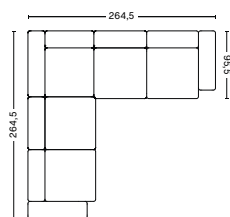

CORNER COMBINATION 1 LOW ARMREST | LEFT 1064+1063+1862+1063+1065 OR RIGHT 1064+1063+1861+1063+1065

DIMENSION
W264,5 x D264,5 x H67 cm
Seat H40 cm

PACKAGING
5 box | 1 pcs.

DESCRIPTION
Fabric group 1
Fabric group 2
Fabric group 3
Fabric group 4
Fabric group 5
Fabric group 6

PRODUCT STATUS
Order produced