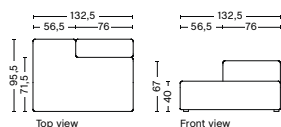

9301FS | LOUNGE | RIGHT BACKREST

DIMENSION
W132,5 x D95,5 x H67 cm
Seat H40 cm

SALES QTY. 1 pcs.

PRODUCT STATUS
Order produced

PACKAGING
1 box | 1 pcs.

BOX DIMENSION | WEIGHT
W116 x D150 x H68,5 cm | 58 kg

DESCRIPTION
Fabric Group 1
Fabric Group 2
Fabric Group 3
Fabric Group 4
Fabric Group 5
Fabric Group 6
Not available in leather

FABRIC GROUPS

1 | Atlas, Linara, Lint, Metaphor, Mode, Planar, Random Fade, Remix 3, Surface By Hay, Swarm, Valencia™2 | Fairway, Field 2, Flamiber, Linen Grid, Lola, Maglia, Melange Nap, Nico, Olavi By Hay, Osumi, Relate, Steelcut 3, Steelcut Trio 3, Tadao 3 | Compound, Dot 1682, Divina 3, Divina MD, Divina Melange 3, Fiord 2, Re-Wool, Roden, Ruskin, Steelcut Quartet, Tartaglia4 | Bolgheri, Canvas 2, Encircle, Hallingdal 65, Raas 5 | Balder 3, Haku, Harald 3, Loft6 | Coda 2, Vidar 4