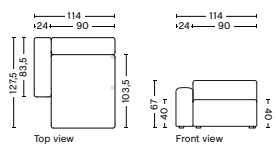

DESCRIPTION
Fabric Group 1
Fabric Group 2
Fabric Group 3
Fabric Group 4
Fabric Group 5
Fabric Group 6
Not available in leather

8261 | WIDE | CHAISE LONGUE | RIGHT

DIMENSION
W114 x D127,5 x H67 cm
Seat H40 cm

SALES QTY. 1 pcs.

PRODUCT STATUS
Order produced

PACKAGING
1 box | 1 pcs.

BOX DIMENSION | WEIGHT
W116 x D150 x H69 cm | 70,5 kg

DESCRIPTION
Fabric Group 1
Fabric Group 2
Fabric Group 3
Fabric Group 4
Fabric Group 5
Fabric Group 6
Not available in leather

8264 | WIDE | CHAISE LONGUE | LOW ARMREST | LEFT

DIMENSION
W114 x D127,5 x H67 cm
Seat H40 cm

SALES QTY. 1 pcs.

PRODUCT STATUS
Order produced

PACKAGING
1 box | 1 pcs.

BOX DIMENSION | WEIGHT
W68,5 x D150 x H116 cm | 67,8 kg