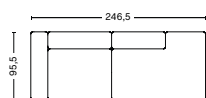

2,5 SEATER COMBINATION 2 | LEFT 1962+9302 OR RIGHT 9301+1961

DIMENSION
W246,5 x D95,5 x H67 cm
Seat H40 cm

PACKAGING
2 box | 1 pcs.

DESCRIPTION
Fabric group 1
Fabric group 2
Fabric group 3
Fabric group 4
Fabric group 5
Fabric group 6
Not available in leather

PRODUCT STATUS
Order produced