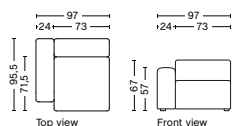

DIMENSION
W74,5 x D95,5 x H67 cm
Seat H40 cm

SALES QTY. 1 pcs.

PRODUCT STATUS
Order produced

PACKAGING
1 box | 1 pcs.

BOX DIMENSION | WEIGHT
W78 x D99 x H69 cm | 29 kg

DESCRIPTION
Fabric Group 1
Fabric Group 2
Fabric Group 3
Fabric Group 4
Fabric Group 5
Fabric Group 6

1064FS | NARROW | LOW ARMREST LEFT

DIMENSION
W97 x D95,5 x H67 cm
Seat H40 cm

SALES QTY. 1 pcs.

PRODUCT STATUS
Order produced

PACKAGING
1 box | 1 pcs.

BOX DIMENSION | WEIGHT
W68,5 x D115,8 x H98,8 cm | 42 kg