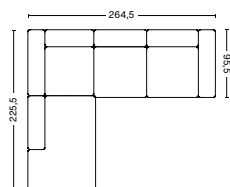

CORNER COMBINATION 2 | LEFT 9301+1862+1063+1061 OR RIGHT 1062+1063+1861+9302

DIMENSION
W264,5 x D225,5 x H67 cm
Seat H40 cm

PACKAGING
4 box | 1 pcs.

DESCRIPTION
Fabric group 1
Fabric group 2
Fabric group 3
Fabric group 4
Fabric group 5
Fabric group 6
Not available in leather

PRODUCT STATUS
Order produced