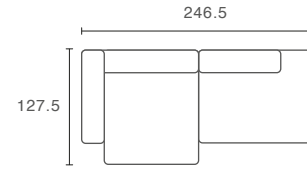

## MAGS 2,5 SEATER

Combintation 1

- 1 £2,058
- 2 £2,098
- 3 £2,138
- 4 £2,178

Combintation 2 Left

- 1 £1,934
- 2 £1,974
- 3 £2,014
- 4 £2,048

Combintation 2 Right

- 1 £1,934
- 2 £1,974
- 3 £2,014
- 4 £2,048

Combintation 3 Left

- 1 £2,074
- 2 £2,114
- 3 £2,154
- 4 £2,184

Combintation 3 Right

- 1 £2,074
- 2 £2,114
- 3 £2,154
- 4 £2,184