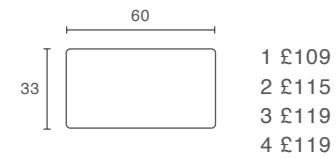

Cushion • 10