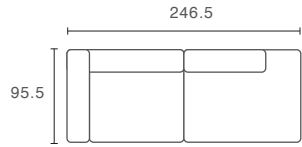

Wide • Right armrest • Art. 1961

Wide • Left armrest • Art. 8262

Wide • Right armrest • Art. 8261

Wide • Middle • Art. 1963

Corner • Left • Art. 1862

Corner • Right • Art. 1861

Lounge • Left armrest • Art. 9302

## MAGS 2,5 SEATER

Combintation 1

- 1 £2,058
- 2 £2,098
- 3 £2,138
- 4 £2,178

Combintation 2 Left

- 1 £1,934
- 2 £1,974
- 3 £2,014
- 4 £2,048

Combintation 2 Right

- 1 £1,934
- 2 £1,974
- 3 £2,014
- 4 £2,048