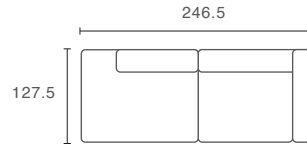

## MAGS 2,5 SEATER

Combintation 1

- 1 £2,058
- 2 £2,098
- 3 £2,138
- 4 £2,178

Combintation 2 Left

- 1 £1,934
- 2 £1,974
- 3 £2,014
- 4 £2,048

Combintation 2 Right

- 1 £1,934
- 2 £1,974
- 3 £2,014
- 4 £2,048

Combintation 3 Left

- 1 £2,074
- 2 £2,114
- 3 £2,154
- 4 £2,184

Combintation 3 Right

- 1 £2,074
- 2 £2,114
- 3 £2,154
- 4 £2,184