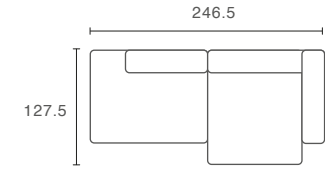

## MAGS 2,5 SEATER

Combintation 1

- 1 £2,058
- 2 £2,098
- 3 £2,138
- 4 £2,178

Combintation 2 Left

- 1 £1,934
- 2 £1,974
- 3 £2,014
- 4 £2,048

Combintation 2 Right

- 1 £1,934
- 2 £1,974
- 3 £2,014
- 4 £2,048

Combintation 3 Left

- 1 £2,074
- 2 £2,114
- 3 £2,154
- 4 £2,184

Combintation 3 Right

- 1 £2,074
- 2 £2,114
- 3 £2,154
- 4 £2,184