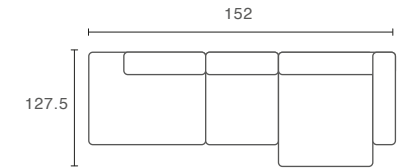

Combintation 3 Left

- 1 £2,074
- 2 £2,114
- 3 £2,154
- 4 £2,184

Combintation 3 Right

- 1 £2,074
- 2 £2,114
- 3 £2,154
- 4 £2,184

## MAGS 3 SEATER

Combintation 1

- 1 £2,273
- 2 £2,333
- 3 £2,393
- 4 £2,445

Combintation 2 Left

- 1 £2,489
- 2 £2,545
- 3 £2,605
- 4 £2,659

Combintation 2 Right

- 1 £2,489
- 2 £2,545
- 3 £2,605
- 4 £2,659

Combintation 3 Left

- 1 £2,689
- 2 £2,749
- 3 £2,809
- 4 £2,859

Combintation 3 Right

- 1 £2,689
- 2 £2,749
- 3 £2,809
- 4 £2,859