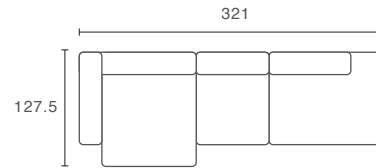

Combintation 3 Left

- 1 £2,074
- 2 £2,114
- 3 £2,154
- 4 £2,184

Combintation 3 Right

- 1 £2,074
- 2 £2,114
- 3 £2,154
- 4 £2,184

## MAGS 3 SEATER

Combintation 1

- 1 £2,273
- 2 £2,333
- 3 £2,393
- 4 £2,445

Combintation 2 Left

- 1 £2,489
- 2 £2,545
- 3 £2,605
- 4 £2,659

Combintation 2 Right

- 1 £2,489
- 2 £2,545
- 3 £2,605
- 4 £2,659

Combintation 3 Left

- 1 £2,689
- 2 £2,749
- 3 £2,809
- 4 £2,859

Combintation 3 Right

- 1 £2,689
- 2 £2,749
- 3 £2,809
- 4 £2,859