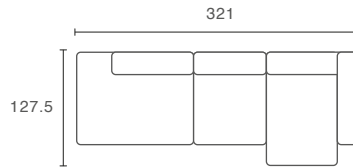

Combintation 3 Left

- 1 £2,074
- 2 £2,114
- 3 £2,154
- 4 £2,184

Combintation 3 Right

- 1 £2,074
- 2 £2,114
- 3 £2,154
- 4 £2,184

## MAGS 3 SEATER

Combintation 1

- 1 £2,273
- 2 £2,333
- 3 £2,393
- 4 £2,445

Combintation 2 Left

- 1 £2,489
- 2 £2,545
- 3 £2,605
- 4 £2,659

Combintation 2 Right

- 1 £2,489
- 2 £2,545
- 3 £2,605
- 4 £2,659

Combintation 3 Left

- 1 £2,689
- 2 £2,749
- 3 £2,809
- 4 £2,859

Combintation 3 Right

- 1 £2,689
- 2 £2,749
- 3 £2,809
- 4 £2,859