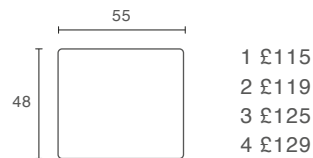

Cushion • 09