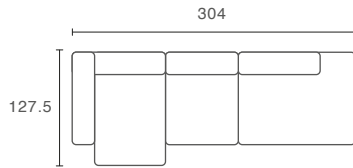

## MAGS 2,5 SEATER

Combintation 1

- 1 £2,058
- 2 £2,098
- 3 £2,138
- 4 £2,178

Combintation 2 Left

- 1 £1,934
- 2 £1,974
- 3 £2,014
- 4 £2,048

Combintation 2 Right

- 1 £1,934
- 2 £1,974
- 3 £2,014
- 4 £2,048

Combintation 3 Left

- 1 £2,074
- 2 £2,114
- 3 £2,154
- 4 £2,184

Combintation 3 Right

- 1 £2,074
- 2 £2,114
- 3 £2,154
- 4 £2,184

## MAGS 3 SEATER

Combintation 1

- 1 £2,273
- 2 £2,333
- 3 £2,393
- 4 £2,445

Combintation 2 Left

- 1 £2,489
- 2 £2,545
- 3 £2,605
- 4 £2,659

Combintation 2 Right

- 1 £2,489
- 2 £2,545
- 3 £2,605
- 4 £2,659

Combintation 3 Left