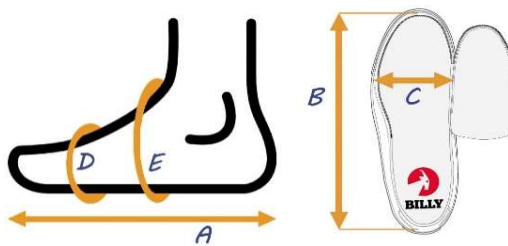

A	Actual foot or brace length
B	Actual shoe footbed length
C	Actual shoe footbed width at ball of foot
D	Circumference inside shoe at ball of foot*
E	Circumference inside shoe near ankle*

BILLY Footwear
Kid's Sizing Chart
Medium (M) Width Shoes

* By removing the inserts inside the shoes, the circumferences will increase 7/16" - 9/16" (1.1 cm - 1.4 cm) depending on the shoe size selected.

** The measurements shown here were taken with the laces loosely tied. The laces provide adjustability at the "E" location. Tighten laces to achieve desired fit.