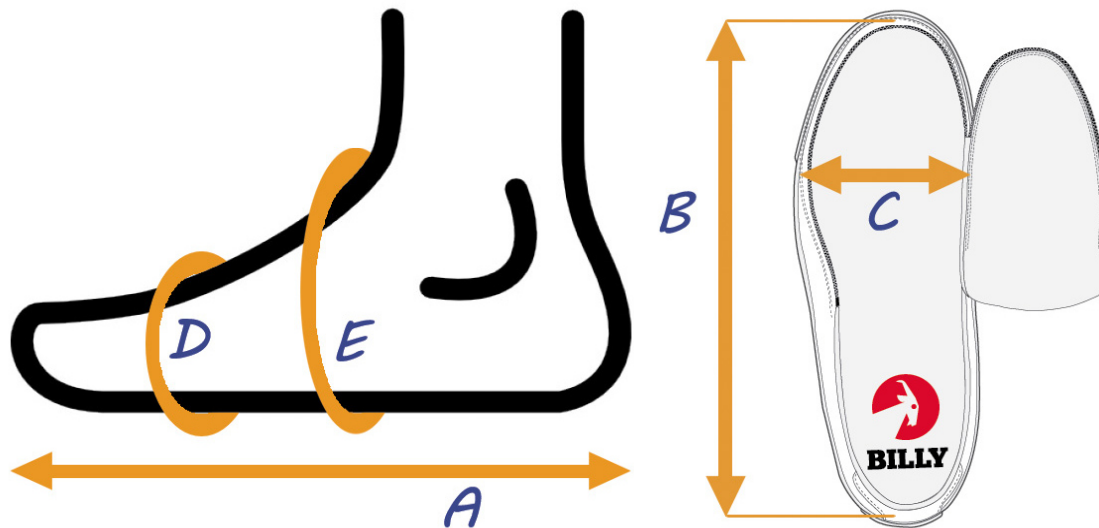

ALL MEASUREMENTS ARE IN CENTIMETERS

A	Your actual foot length
B	Actual shoe footbed length
C	Actual shoe footbed width at ball of foot
D	Circumference inside the shoe at the ball of the foot*
E	Circumference inside the lowtop shoe at the shoe opening*

\* By removing the inserts inside the shoes, the circumferences will increase 0.8 cm - 1.1 cm depending on the size.

			See above for A, B, C, D and E definitions.	Kid's Sizes									
				10	11	12	13	1	2	3	4	5	6
A				16.7	17.5	18.4	19.2	20.2	21.0	21.7	22.7	23.5	24.3
B				17.8	18.4	19.4	20.3	21.3	21.9	22.9	23.8	24.4	25.4
C				6.7	6.8	7.0	7.3	7.5	7.6	7.8	7.9	8.3	8.6
Non-Laced Lowtops	Lux	Grey Sparkle	D	17.1	17.8	18.1	18.4	19.1	20.0	20.6	21.3	21.9	21.9
			E	18.7	19.1	19.7	20.3	21.0	21.6	22.5	23.5	23.8	24.1
	Perf	Black & White	D	17.3	17.5	18.4	18.9	19.4	19.7	20.5	20.8	21.6	21.9
			E	18.9	19.2	19.8	20.3	21.4	21.6	22.2	22.9	23.5	24.1

\* By removing the inserts inside the shoes, the circumferences will increase 5/16" - 7/16" depending on the size.

**BILLY**™

See above for A, B, C, D and E definitions.		Kid's Sizes										
		10	11	12	13	1	2	3	4	5	6	
<b>A</b>		6 9/16	6 7/8	7 1/4	7 9/16	7 15/16	8 1/4	8 9/16	8 15/16	9 1/4	9 9/16	
<b>B</b>		7	7 1/4	7 5/8	8	8 3/8	8 5/8	9	9 3/8	9 5/8	10	
<b>C</b>		2 5/8	2 11/16	2 3/4	2 7/8	2 15/16	3	3 1/16	3 1/8	3 1/4	3 3/8	
<b>Laced Hightops</b>	<b>Canvas</b> Grey, Red, Pink, Black & Turquoise	<b>D</b>	7 1/4	7 1/2	7 5/8	7 5/8	8	8 3/8	8 1/2	8 1/2	8 3/4	9 1/8
	<b>Perf</b> Black & White	<b>D</b>	7	7 1/4	7 3/8	7 5/8	8	8 1/4	8 3/8	8 1/2	8 3/4	9