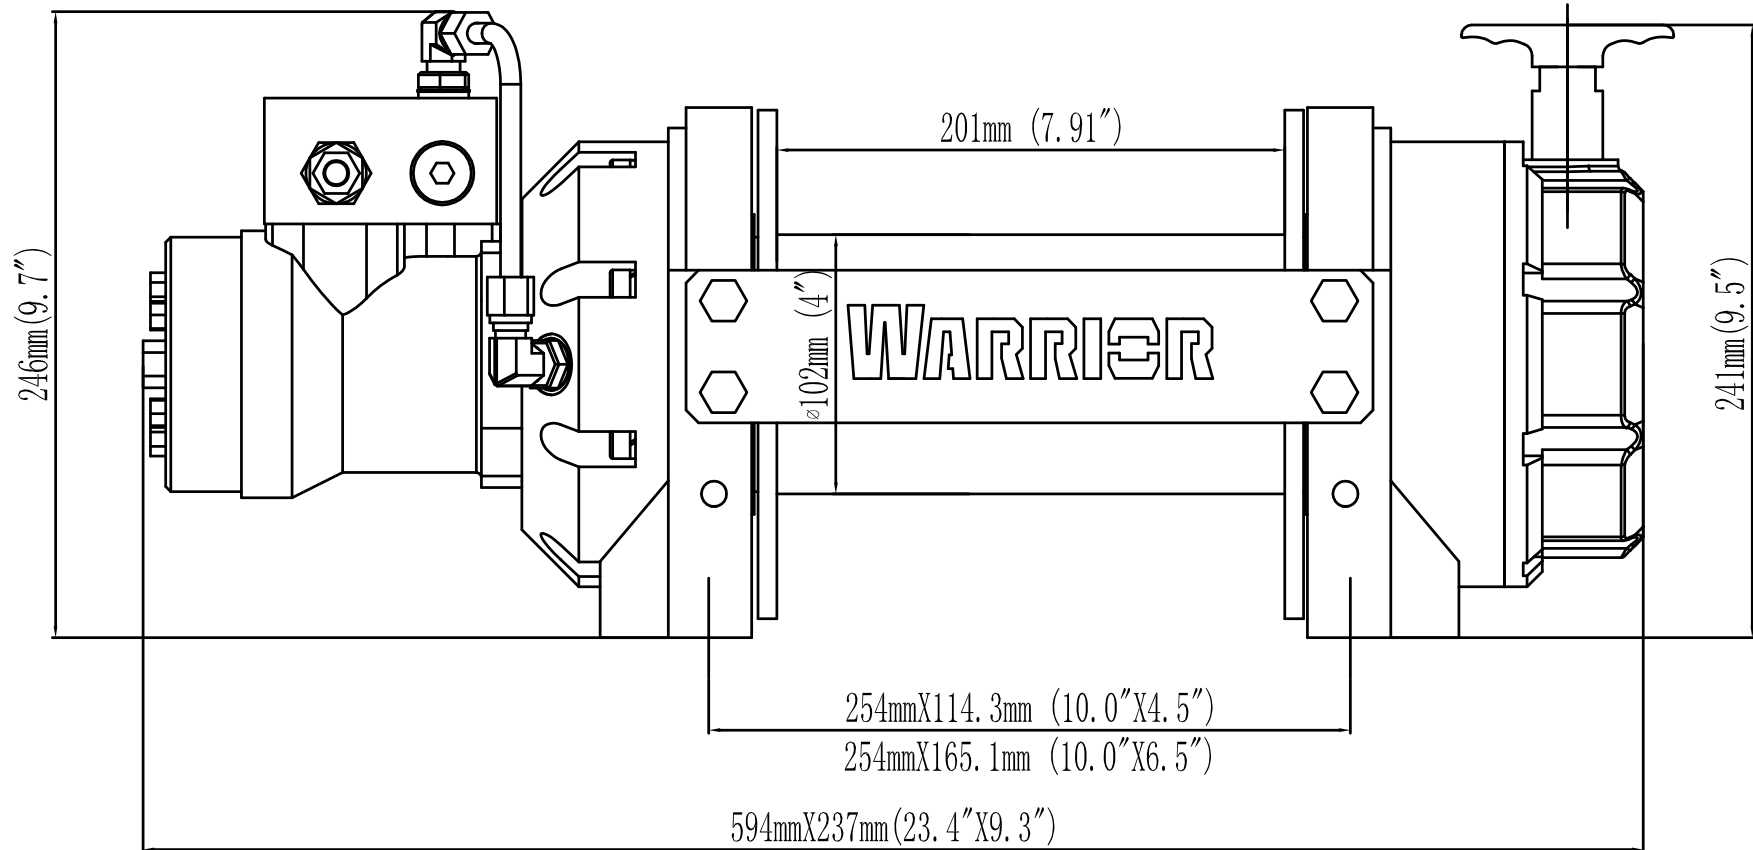

RV 10000 WINCH TECHNICAL DRAWING

VALUE WITHOUT COMPROMISE