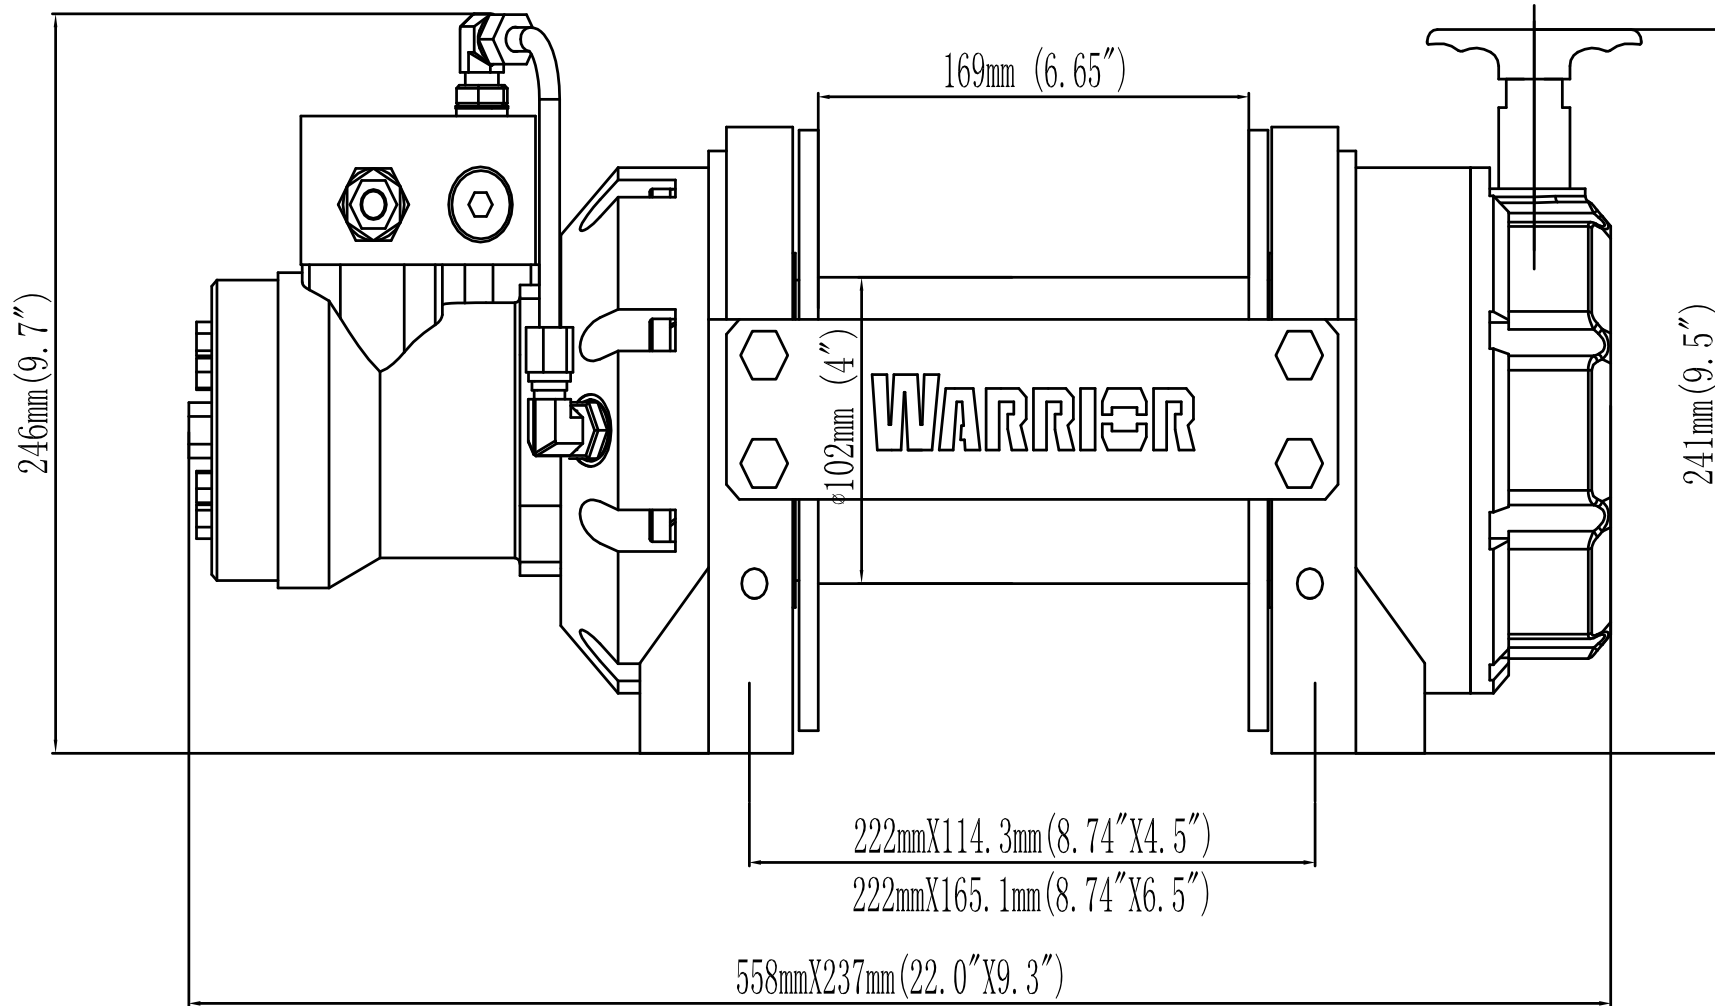

RV 8000 SD WINCH TECHNICAL DRAWING

VALUE WITHOUT COMPROMISE