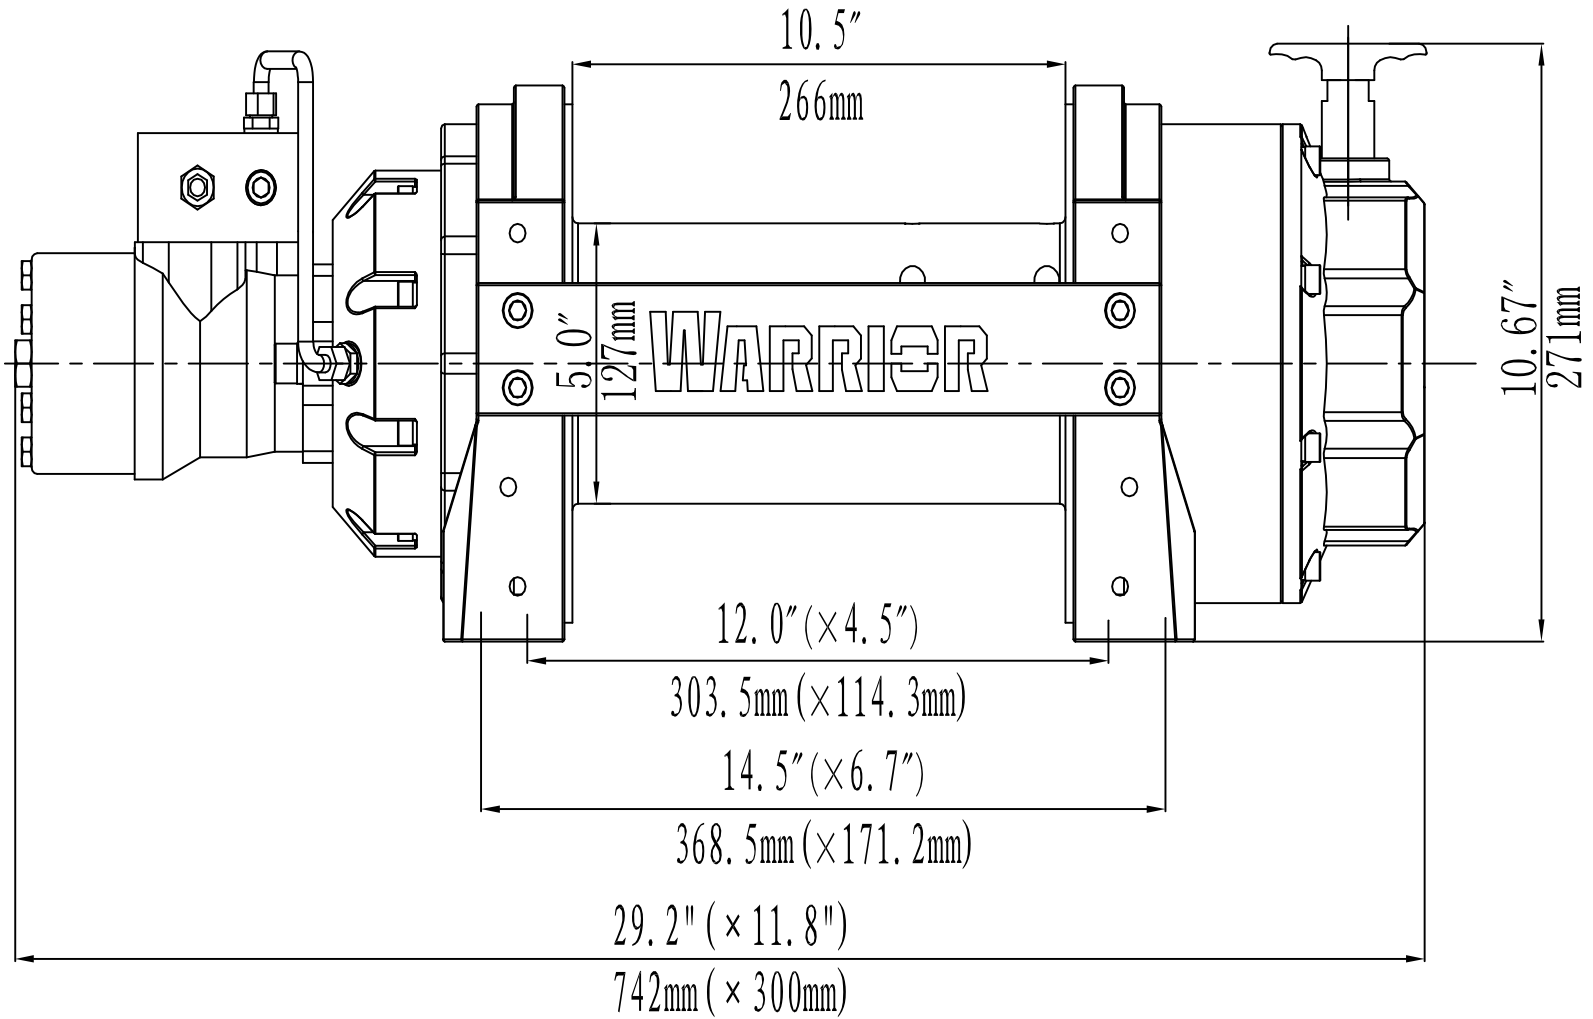

RV 18000 WINCH TECHNICAL DRAWING

VALUE WITHOUT COMPROMISE