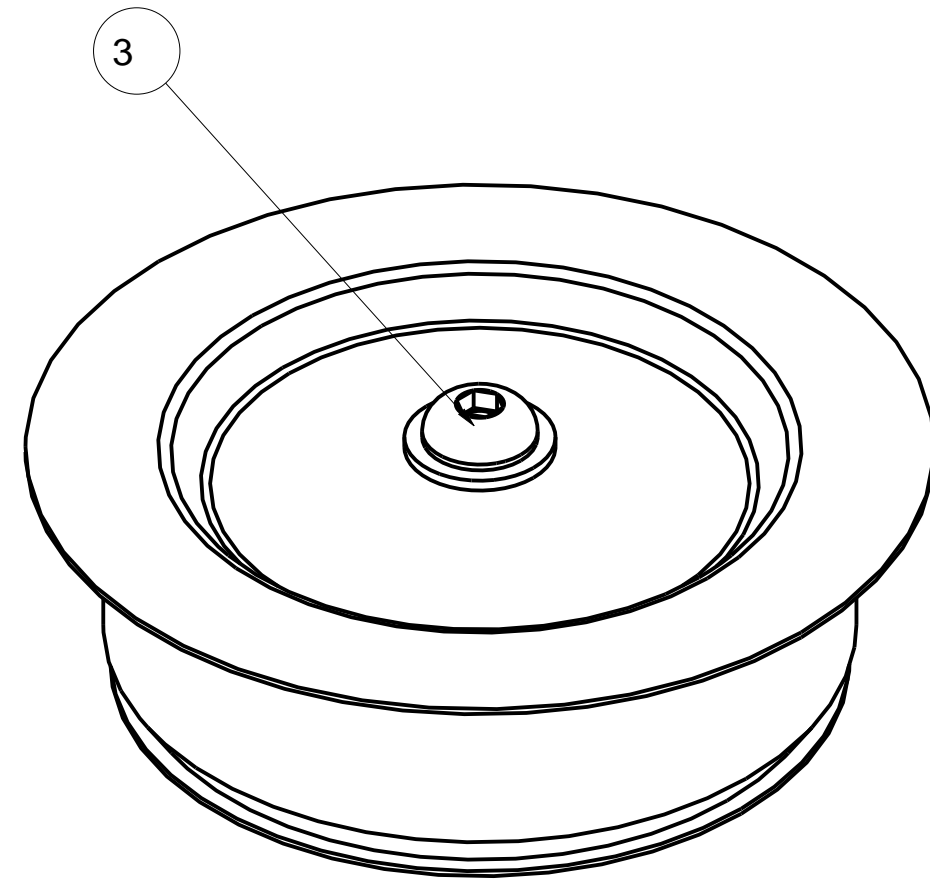

8

7

6

5

4

3

2

1

Product number: IN-2408

3	1	P2408-001P		Hex nut 1/2"-13 x 3" Zinc plated	
2	1	P2408-002		Retaining ring	
1	2	310-836		Pop rivets 1/8" x 0.640"	
IDX	QTE	COMPONENT	REV	DESCRIPTION	MATERIAL

H
G
F
E
D
C
B
A

H
G
F
E
D
C
B
A

PAT. NO.:		©22/10/2015	©
PRODUITS DE SERVICE PUBLICS INNOVA INC. INNOVA PUBLIC UTILITY PRODUCTS INC.			
© 9105-0732 QUEBEC INC. and under exclusive license to INNOVA PUBLIC UTILITY PRODUCTS INC., (hereafter « INNOVA »). All rights reserved. Protected under the Copyright Act of Canada and international treaties and agreements regarding copyrights. Violators are subject to prosecution and other legal recourses for infringement. Any reproduction, adaptation or other use or disclosure whatsoever, in totality or in part, and in any form or by any means whatsoever, strictly forbidden and requires the prior written approval of INNOVA. All data is the exclusive property of 9105-0732 QUEBEC INC. and under exclusive license to INNOVA and cannot be used nor disclosed in any way either without the prior written approval of INNOVA.			
WEIGHT:	TITLE:		
.5 Lb	140mm (5.5") Adapter cap		
.23 Kg			
COLOR:	MATERIAL:	SHEET(S):	PROJECT:
	Metal/Rubber	3 / 3	IN-2408

8

7

6

5

4

3

2

1