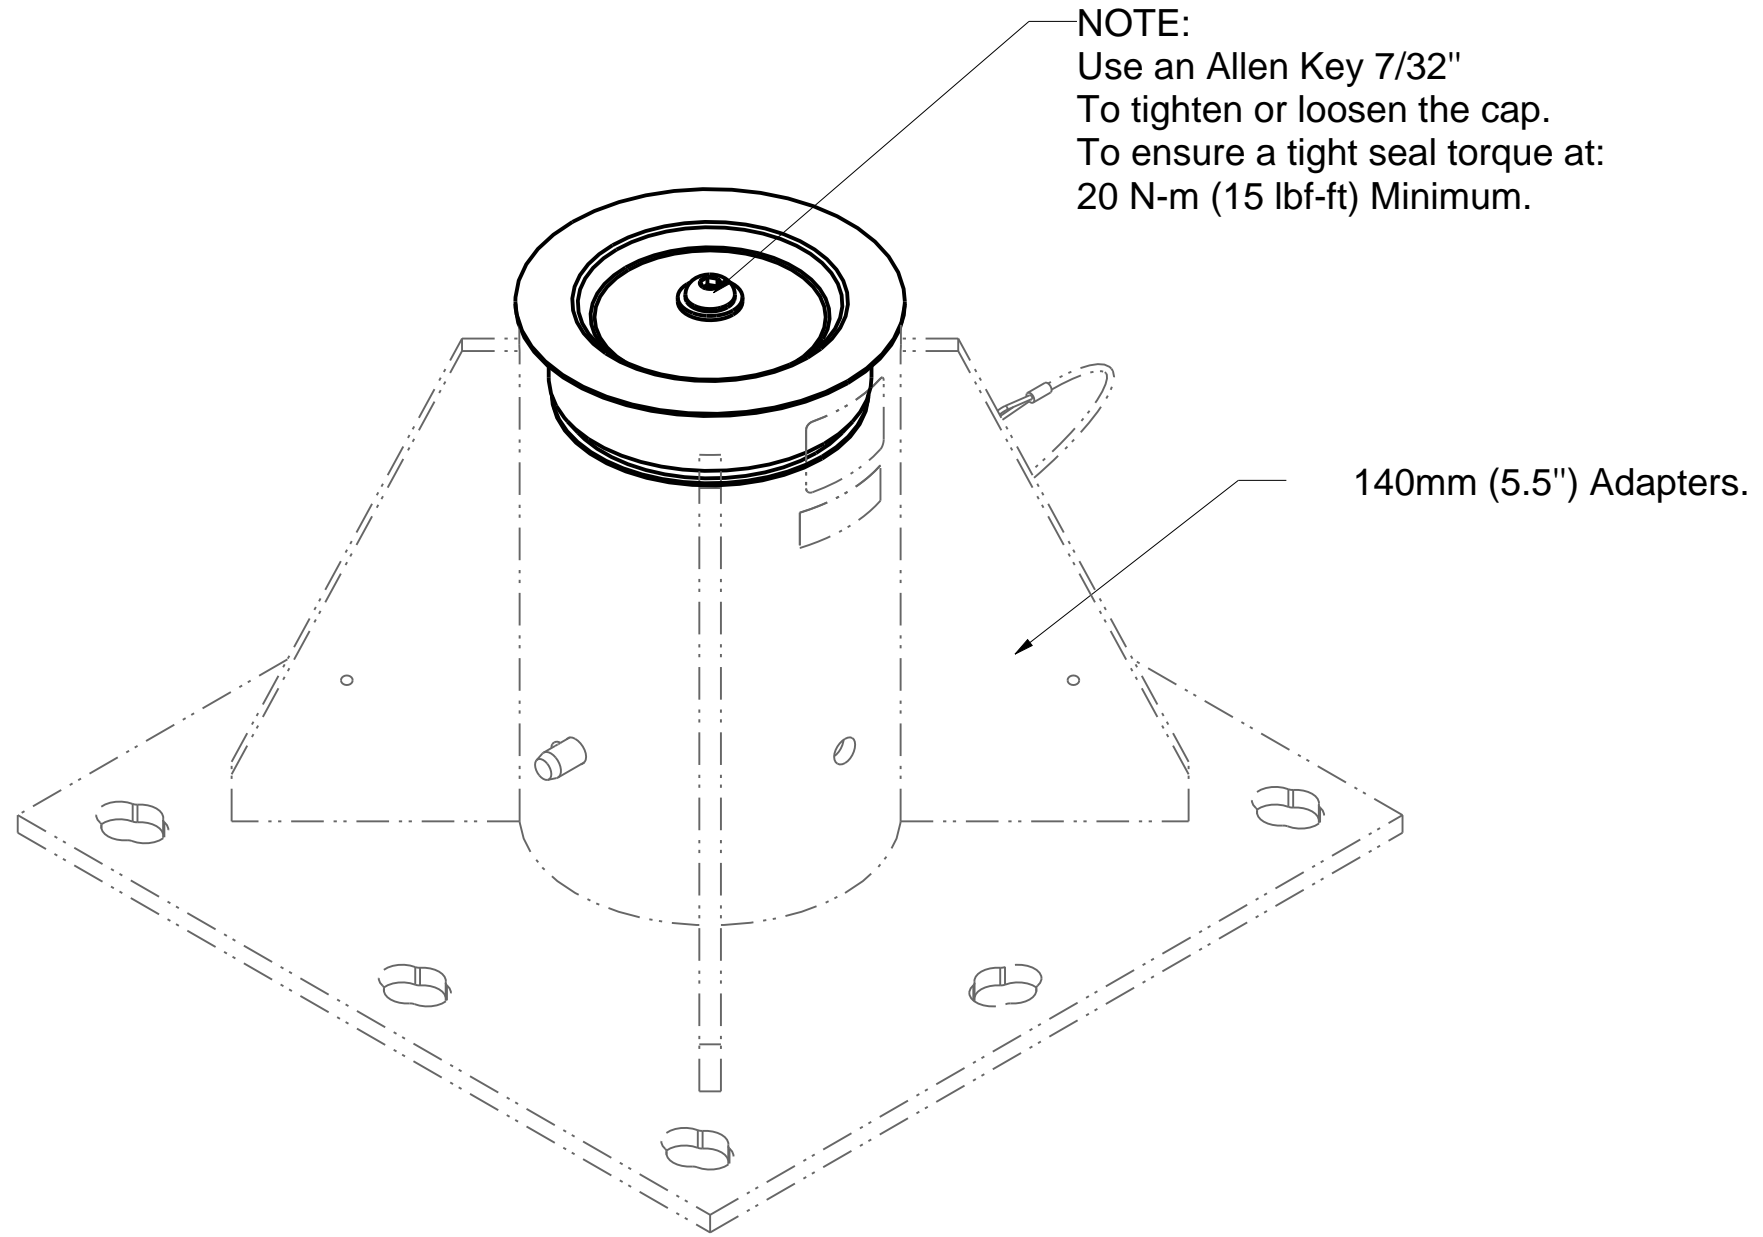

Product number: IN-2408

Galvanized metal

PAT. NO.:		©22/10/2015	©
PRODUITS DE SERVICE PUBLICS INNOVA INC. INNOVA PUBLIC UTILITY PRODUCTS INC.			
<small>© 9105-0732 QUEBEC INC. and under exclusive license to INNOVA PUBLIC UTILITY PRODUCTS INC., (hereafter « INNOVA »). All rights reserved. Protected under the Copyright Act of Canada and international treaties and agreements regarding copyrights. Violators are subject to prosecution and other legal recourses for infringement. Any reproduction, adaptation or other use or disclosure whatsoever, in totality or in part, and in any form or by any means whatsoever, strictly forbidden and requires the prior written approval of INNOVA. All data is the exclusive property of 9105-0732 QUEBEC INC. and under exclusive license to INNOVA and cannot be used nor disclosed in any way either without the prior written approval of INNOVA.</small>			
WEIGHT:	TITLE:		
.5 Lb	140mm (5.5") Adapter cap		
.23 Kg			
COLOR:	MATERIAL:	SHEET(S):	PROJECT:
	Metal/Rubber	1 / 3	IN-2408

Product number: IN-2408

3	1	P2408-001P		Hex nut 1/2"-13 x 3" Zinc plated	
2	1	P2408-002		Retaining ring	
1	2	310-836		Pop rivets 1/8" x 0.640"	
IDX	QTE	COMPONENT	REV	DESCRIPTION	MATERIAL

H
G
F
E
D
C
B
A