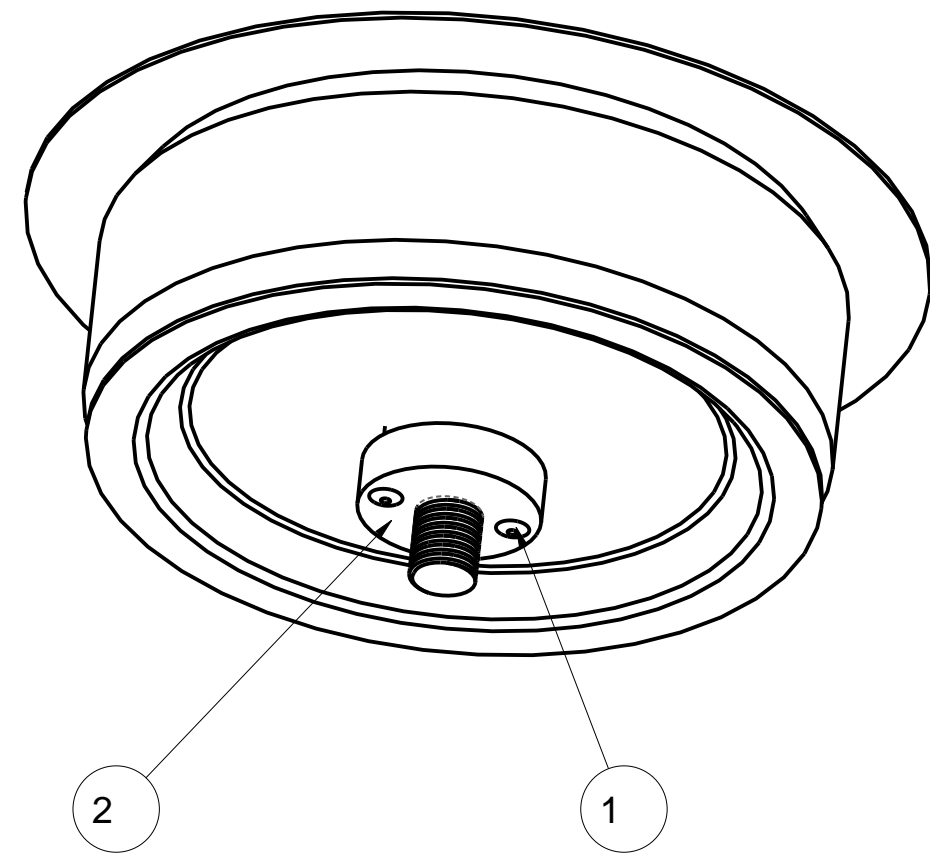

8

7

6

5

4

3

2

1

Product number: IN-2408

3	1	P2408-001P		Hex nut 1/2"-13 x 3" Zinc plated	
2	1	P2408-002		Retaining ring	
1	2	310-836		Pop rivets 1/8" x 0.640"	
IDX	QTE	COMPONENT	REV	DESCRIPTION	MATERIAL

H
G
F
E
D
C
B
A

H
G
F
E
D
C
B
A

PAT. NO.:		©22/10/2015	©
PRODUITS DE SERVICE PUBLICS INNOVA INC. INNOVA PUBLIC UTILITY PRODUCTS INC.			
© 9105-0732 QUEBEC INC. and under exclusive license to INNOVA PUBLIC UTILITY PRODUCTS INC., (hereafter « INNOVA »). All rights reserved. Protected under the Copyright Act of Canada and international treaties and agreements regarding copyrights. Violators are subject to prosecution and other legal recourses for infringement. Any reproduction, adaptation or other use or disclosure whatsoever, in totality or in part, and in any form or by any means whatsoever, strictly forbidden and requires the prior written approval of INNOVA. All data is the exclusive property of 9105-0732 QUEBEC INC. and under exclusive license to INNOVA and cannot be used nor disclosed in any way either without the prior written approval of INNOVA.			
WEIGHT:	TITLE:		
.5 Lb	140mm (5.5") Adapter cap		
.23 Kg			
COLOR:	MATERIAL:	SHEET(S):	PROJECT:
	Metal/Rubber	3 / 3	IN-2408

8

7

6

5

4

3

2

1