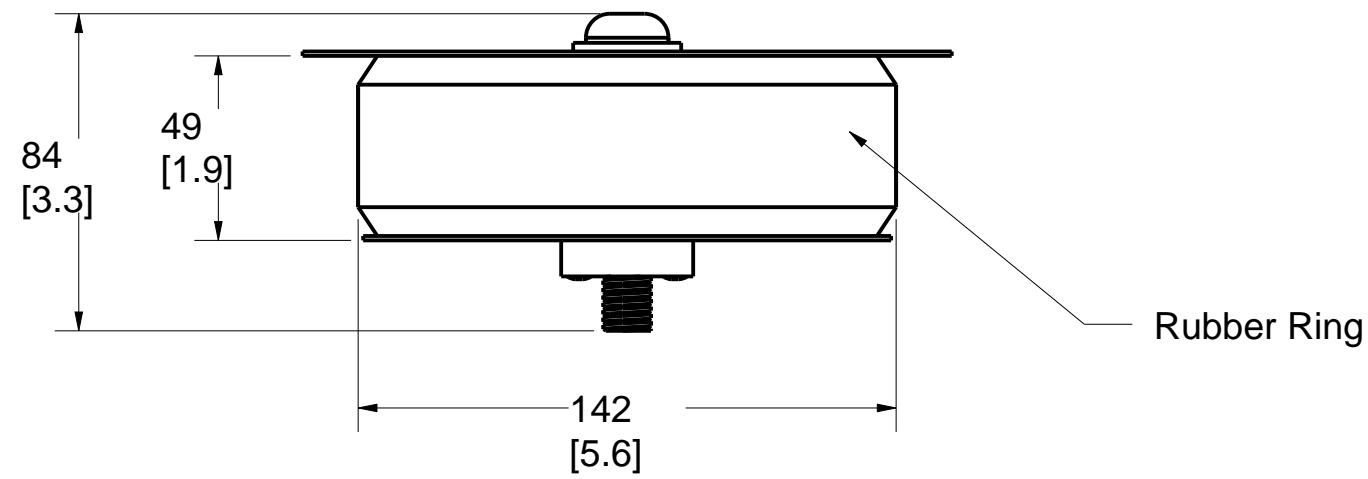

Product number: IN-2408

Galvanized metal

PAT. NO.:		©22/10/2015	©
PRODUITS DE SERVICE PUBLICS INNOVA INC. INNOVA PUBLIC UTILITY PRODUCTS INC.			
<small>© 9105-0732 QUEBEC INC. and under exclusive license to INNOVA PUBLIC UTILITY PRODUCTS INC., (hereafter « INNOVA »). All rights reserved. Protected under the Copyright Act of Canada and international treaties and agreements regarding copyrights. Violators are subject to prosecution and other legal recourses for infringement. Any reproduction, adaptation or other use or disclosure whatsoever, in totality or in part, and in any form or by any means whatsoever, strictly forbidden and requires the prior written approval of INNOVA. All data is the exclusive property of 9105-0732 QUEBEC INC. and under exclusive license to INNOVA and cannot be used nor disclosed in any way either without the prior written approval of INNOVA.</small>			
WEIGHT:	TITLE:		
.5 Lb	140mm (5.5") Adapter cap		
.23 Kg			
COLOR:	MATERIAL:	SHEET(S):	PROJECT:
	Metal/Rubber	1 / 3	IN-2408

Product number: IN-2408

3	1	P2408-001P		Hex nut 1/2"-13 x 3" Zinc plated	
2	1	P2408-002		Retaining ring	
1	2	310-836		Pop rivets 1/8" x 0.640"	
IDX	QTE	COMPONENT	REV	DESCRIPTION	MATERIAL

H
G
F
E
D
C
B
A