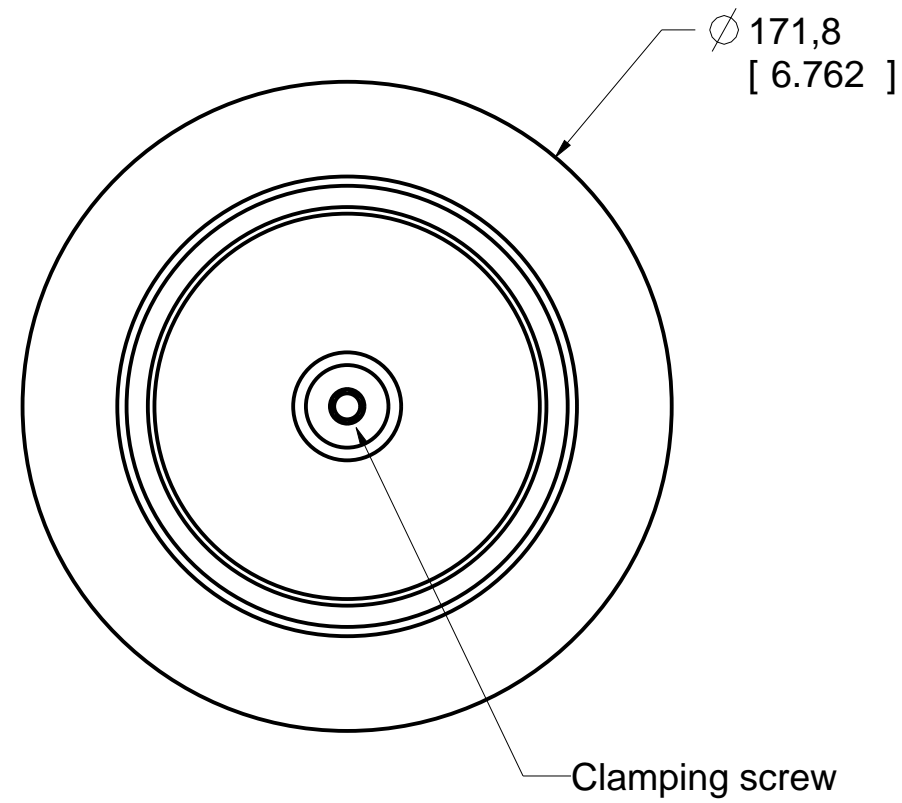

Product number: IN-2408

Galvanized metal

PAT. NO.:		©22/10/2015	©
PRODUITS DE SERVICE PUBLICS INNOVA INC. INNOVA PUBLIC UTILITY PRODUCTS INC.			
<small>© 9105-0732 QUEBEC INC. and under exclusive license to INNOVA PUBLIC UTILITY PRODUCTS INC., (hereafter « INNOVA »). All rights reserved. Protected under the Copyright Act of Canada and international treaties and agreements regarding copyrights. Violators are subject to prosecution and other legal recourses for infringement. Any reproduction, adaptation or other use or disclosure whatsoever, in totality or in part, and in any form or by any means whatsoever, strictly forbidden and requires the prior written approval of INNOVA. All data is the exclusive property of 9105-0732 QUEBEC INC. and under exclusive license to INNOVA and cannot be used nor disclosed in any way either without the prior written approval of INNOVA.</small>			
WEIGHT:	TITLE:		
.5 Lb	140mm (5.5") Adapter cap		
.23 Kg			
COLOR:	MATERIAL:	SHEET(S):	PROJECT:
	Metal/Rubber	1 / 3	IN-2408

Product number: IN-2408

3	1	P2408-001P		Hex nut 1/2"-13 x 3" Zinc plated	
2	1	P2408-002		Retaining ring	
1	2	310-836		Pop rivets 1/8" x 0.640"	
IDX	QTE	COMPONENT	REV	DESCRIPTION	MATERIAL

H
G
F
E
D
C
B
A