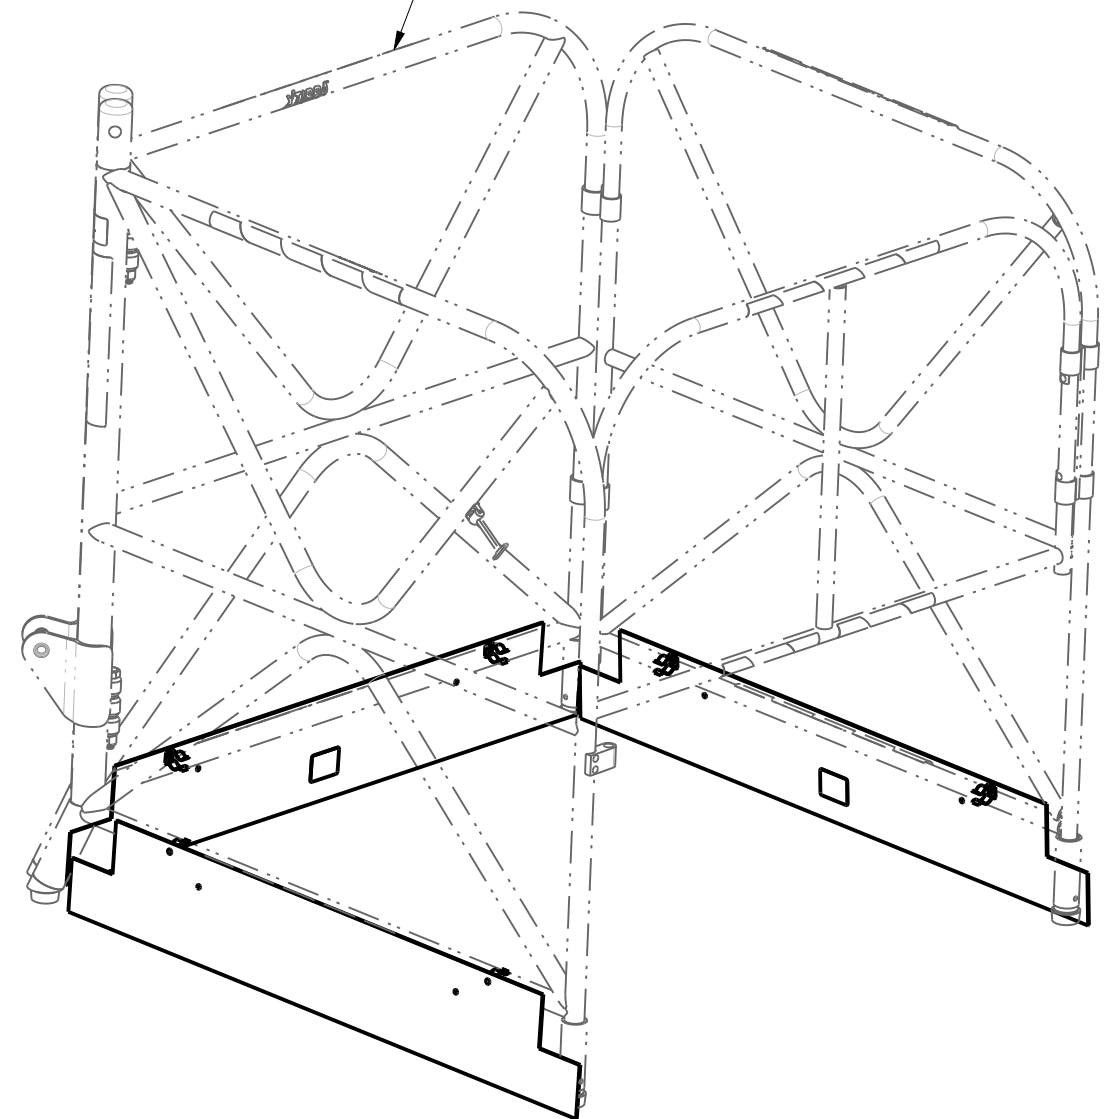

Product number: IN-2176

SEE DETAIL A

For tube 3/4" to 1-1/6"

DETAIL A
SCALE 7:10

IN-2108
Manhole Guard

PAT. NO.:		©24/01/2013	©
PRODUITS DE SERVICE PUBLICS INNOVA INC. INNOVA PUBLIC UTILITY PRODUCTS INC.			
© 9105-0732 QUEBEC INC. and under exclusive license to INNOVA PUBLIC UTILITY PRODUCTS INC. (hereafter « INNOVA »). All rights reserved. Protected under the Copyright Act of Canada and international treaties and agreements regarding copyrights. Violators are subject to prosecution and other legal recourses for infringement. Any reproduction, adaptation or other use or disclosure whatsoever, in totality or in part, and in any form or by any means whatsoever, strictly forbidden and requires the prior written approval of INNOVA. All data is the exclusive property of 9105-0732 QUEBEC INC. and under exclusive license to INNOVA and cannot be used nor disclosed in any way either without the prior written approval of INNOVA.			
WEIGHT:	TITLE:		
1.500 Lb	Kick plate for manhole guards and barricade		
0.680 Kg			
COLOR:	MATERIAL:	SHEET(S):	PROJECT:
Yellow security	Aluminum	1 / 2	IN-2176