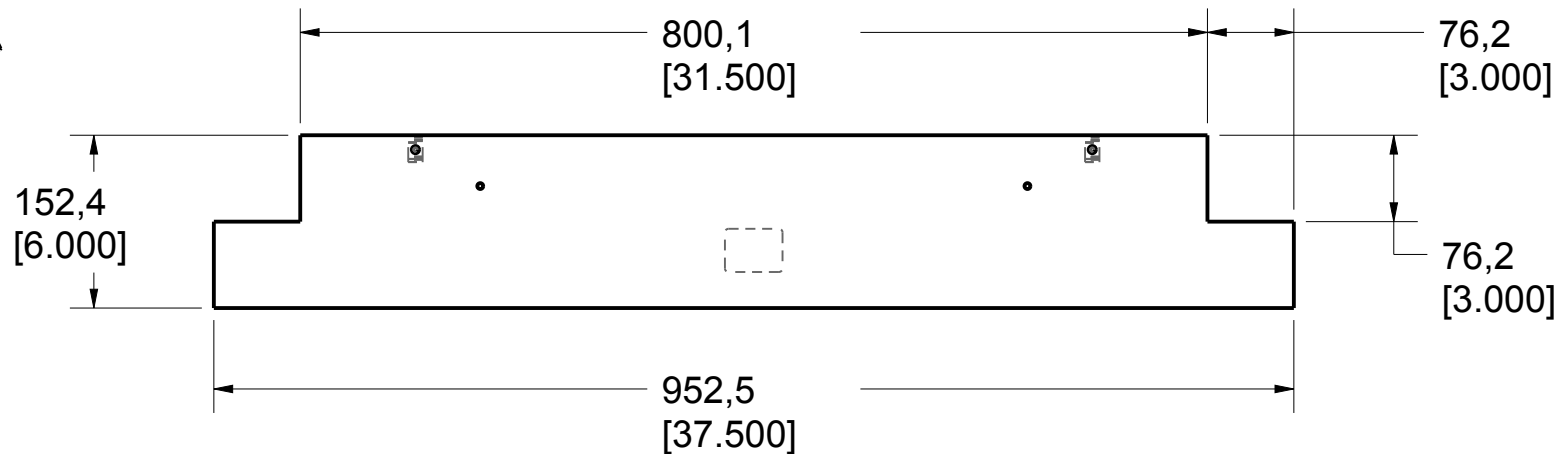

Product number: IN-2176

SEE DETAIL A

For tube 3/4" to 1-1/6"

DETAIL A
SCALE 7:10

IN-2108
Manhole Guard

PAT. NO.:		©24/01/2013	©
PRODUITS DE SERVICE PUBLICS INNOVA INC. INNOVA PUBLIC UTILITY PRODUCTS INC.			
© 9105-0732 QUEBEC INC. and under exclusive license to INNOVA PUBLIC UTILITY PRODUCTS INC. (hereafter « INNOVA »). All rights reserved. Protected under the Copyright Act of Canada and international treaties and agreements regarding copyrights. Violators are subject to prosecution and other legal recourses for infringement. Any reproduction, adaptation or other use or disclosure whatsoever, in totality or in part, and in any form or by any means whatsoever, strictly forbidden and requires the prior written approval of INNOVA. All data is the exclusive property of 9105-0732 QUEBEC INC. and under exclusive license to INNOVA and cannot be used nor disclosed in any way either without the prior written approval of INNOVA.			
WEIGHT:	TITLE:		
1.500 Lb	Kick plate for manhole guards and barricade		
0.680 Kg			
COLOR:	MATERIAL:	SHEET(S):	PROJECT:
Yellow security	Aluminum	1 / 2	IN-2176