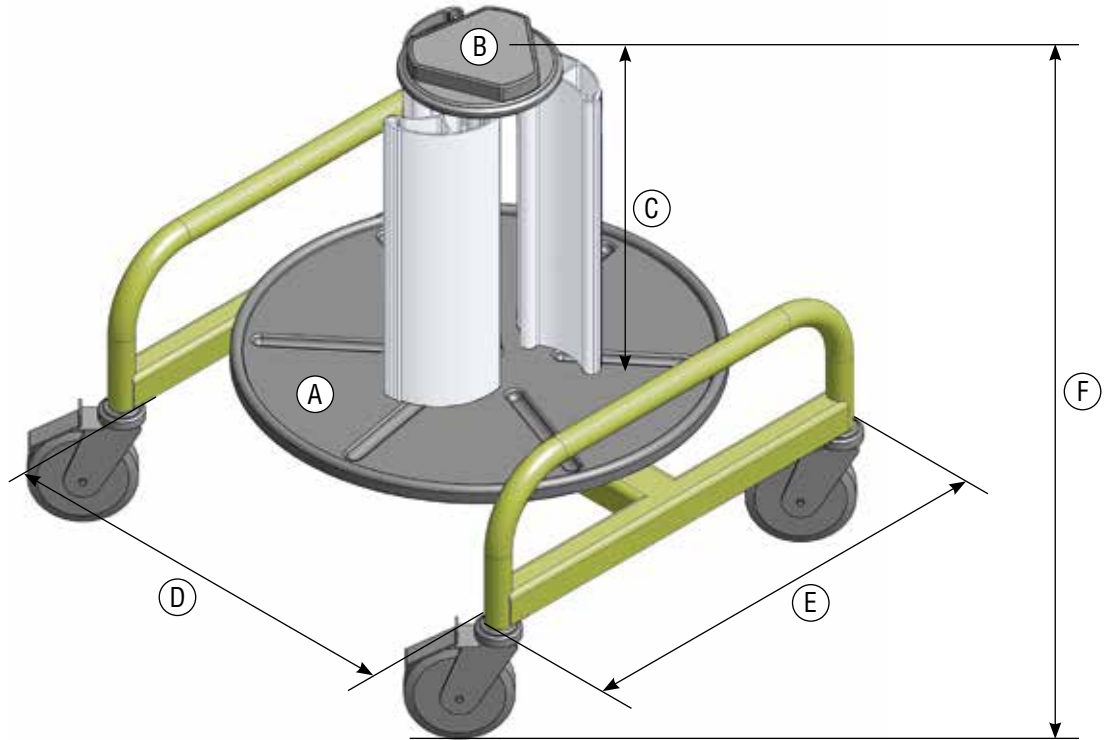

## PRODUCT DATA

ORDER NO.: SFX/ACC-DRUM-VARIO-1

### TECHNICAL DATA

A) Uncoiling plate $\varnothing$	450 mm
B) Core $\varnothing$	min. 150 mm max. 260 mm
C) Core height	300 mm
Uncoiling plate	
D) Width	510 mm
E) Length	460 mm
F) Overall height	530 mm
Load-bearing capacity	50 kg
Weight	13.5 kg

### ORDER NO.

VARIO incl. Castors  
(Set = 4 pcs.)

SFX/ACC-DRUM-VARIO-1