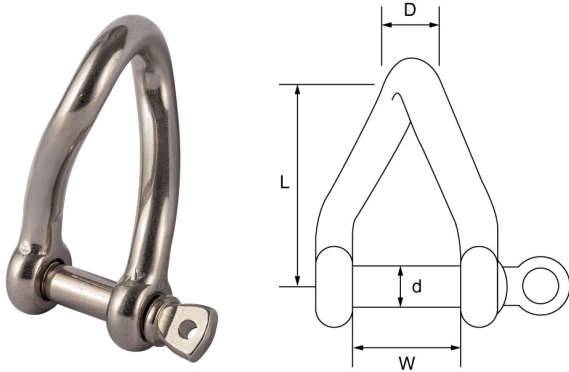

Stainless Steel Twisted Shackle – SSTS

GT

- AISI 316 stainless steel.
- Polished finish.
- Commercial quality, untested.
- Certification available **2.1**

Product Code	D mm	d mm	L mm	W mm	Weight kgs
SSTS4	4	4	24	8	0.016
SSTS5	5	5	30	10	0.02
SSTS6	6	6	36	12	0.04
SSTS8	8	8	48	16	0.07
SSTS10	10	9.5	60	20	0.11
SSTS12	12	12	72	24	0.32