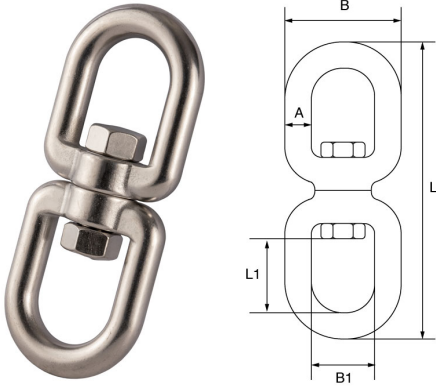

Stainless Steel Swivel Eye/Eye – SSSEE

GT

- AISI 316 stainless steel.
- Polished finish.
- Commercial quality, untested.
- Certification available **2.1**

| Product Code | A mm | B mm | B1 mm | L mm | L1 mm | Weight kgs/100 |
|--------------|---------|---------|----------|---------|----------|-------------------|
| SSSEE5 | 5 | 21 | 13 | 60 | 13 | 3.4 |
| SSSEE6 | 6 | 23 | 15 | 85 | 15 | 5.1 |
| SSSEE8 | 8 | 35 | 20 | 90 | 22 | 13.1 |
| SSSEE10 | 10 | 44 | 24 | 115 | 27 | 26 |
| SSSEE13 | 13 | 57 | 32 | 154 | 35 | 58 |
| SSSEE16 | 16 | 71 | 39 | 188 | 45 | 105 |