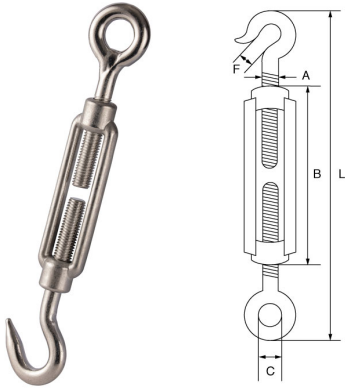

## Stainless Steel Open Body Straining Screw Hook/Eye – SSRSHE

# GT

- AISI 316 stainless steel.
- Polished finish.
- Commercial quality, untested.
- Certification available **2.1**

Product Code	A	B	C	F	L - Closed	L - Open	Weight
	mm	mm	mm	mm	mm	mm	kgs
SSRSHE5	5	70	9	8	120	170	0.04
SSRSHE6	6	90	10	10	160	210	0.1
SSRSHE8	8	120	11	14	200	290	0.17
SSRSHE9	9	150	12	16	240	350	0.23
SSRSHE12	12	200	14	18	300	470	0.52