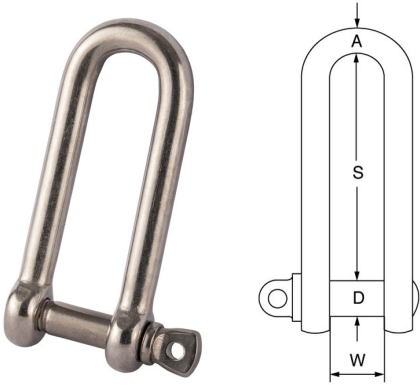

Stainless Steel Long Dee Shackle – SSLDS

GT

- AISI 316 stainless steel.
- Polished finish.
- Commercial quality, untested.
- Certification available **2.1**

Product Code	A mm	D mm	S mm	W mm	Weight kgs
SSLDS4	4	4	32	8	0.01
SSLDS5	5	5	40	10	0.02
SSLDS6	6	6	48	12	0.04
SSLDS8	8	8	64	16	0.09
SSLDS10	10	10	80	20	0.2
SSLDS12	12	12	96	24	0.32