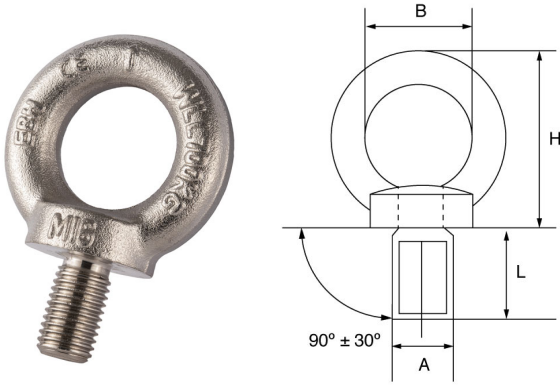

Stainless Steel Load Rated Eyebolt – SSLREB

- AISI 316 stainless steel.
- Polished finish.
- Sizes generally to DIN 580.
- Marked with CE, W.L.L, size and traceability code.
- Certification available **2.1** **DoC**

Product Code	W.L.L. t	A mm	B mm	H mm	L mm	Weight kgs
SSLREB8	0.14	8	20	33	13	0.07
SSLREB10	0.23	10	25	42	17	0.1
SSLREB12	0.34	12	30	51	20.5	0.17
SSLREB16	0.7	16	25	60	27	0.25
SSLREB20	1.2	20	40	68	30	0.33
SSLREB24	1.8	24	50	86	36	0.5