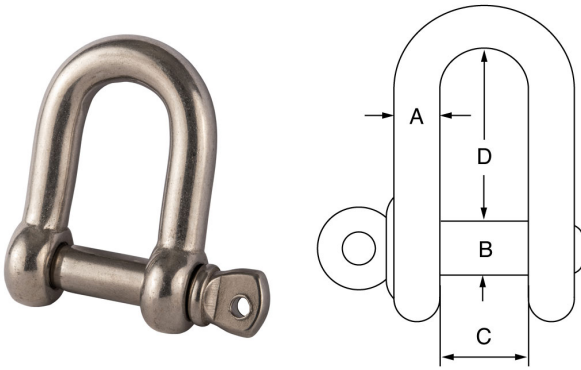

Stainless Steel Commercial Screw Pin Dee Shackle – SSDS

GT

- AISI 316 stainless steel.
- Screw Collar Pin.
- Polished finish.
- Commercial quality, untested.
- Certification available **2.1**

Product Code	A	B	C	D	Weight
	mm	mm	mm	mm	kgs
SSDS4	4	4	8	16	0.01
SSDS5	5	5	10	20	0.02
SSDS6	6	6	12	24	0.024
SSDS8	8	8	16	32	0.06
SSDS10	10	10	20	40	0.13
SSDS12	12	12	24	48	0.2
SSDS16	16	16	32	64	0.5