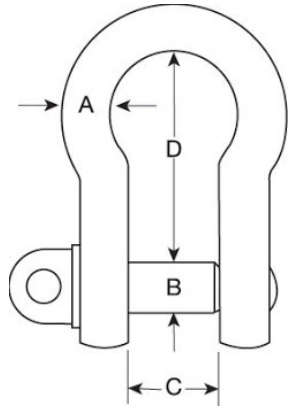

## Stainless Steel Commercial Screw Pin Bow Shackle – SSBS

# GT

- AISI 316 stainless steel.
- Screw Collar Pin.
- Polished finish.
- Commercial quality, untested.
- Certification available **2.1**

Product Code	A mm	B mm	C mm	D mm	Weight kgs
SSBS4	4	4	8	16	0.01
SSBS5	5	5	10	20	0.02
SSBS6	6	6	12	24	0.024
SSBS8	8	8	16	32	0.06
SSBS10	10	10	20	40	0.13
SSBS12	12	12	24	48	0.2
SSBS16	16	16	32	64	0.5