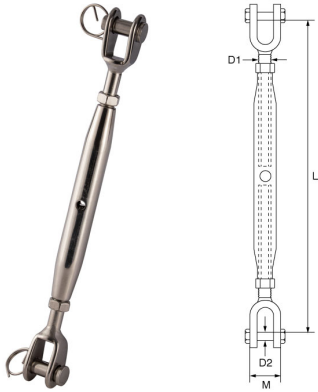

## Stainless Steel Closed Body Rigging Screw Jaw/Jaw – SSRSJJ

# GT

- AISI 316 stainless steel.
- Polished finish.
- Fitted with locknuts.
- Commercial quality, untested.
- Certification available **2.1**

| Product Code | D1 | D2   | L - Closed | L - Open | M  | Weight |
|--------------|----|------|------------|----------|----|--------|
|              | mm | mm   | mm         | mm       | mm | kgs    |
| SSRSJJ5      | 5  | 5    | 130        | 190      | 7  | 0.07   |
| SSRSJJ6      | 6  | 6.5  | 140        | 210      | 7  | 0.08   |
| SSRSJJ8      | 8  | 8    | 165        | 240      | 8  | 0.14   |
| SSRSJJ10     | 10 | 9.5  | 190        | 270      | 10 | 0.25   |
| SSRSJJ12     | 12 | 12.7 | 245        | 360      | 14 | 0.57   |
| SSRSJJ16     | 16 | 12.7 | 310        | 450      | 16 | 1.16   |