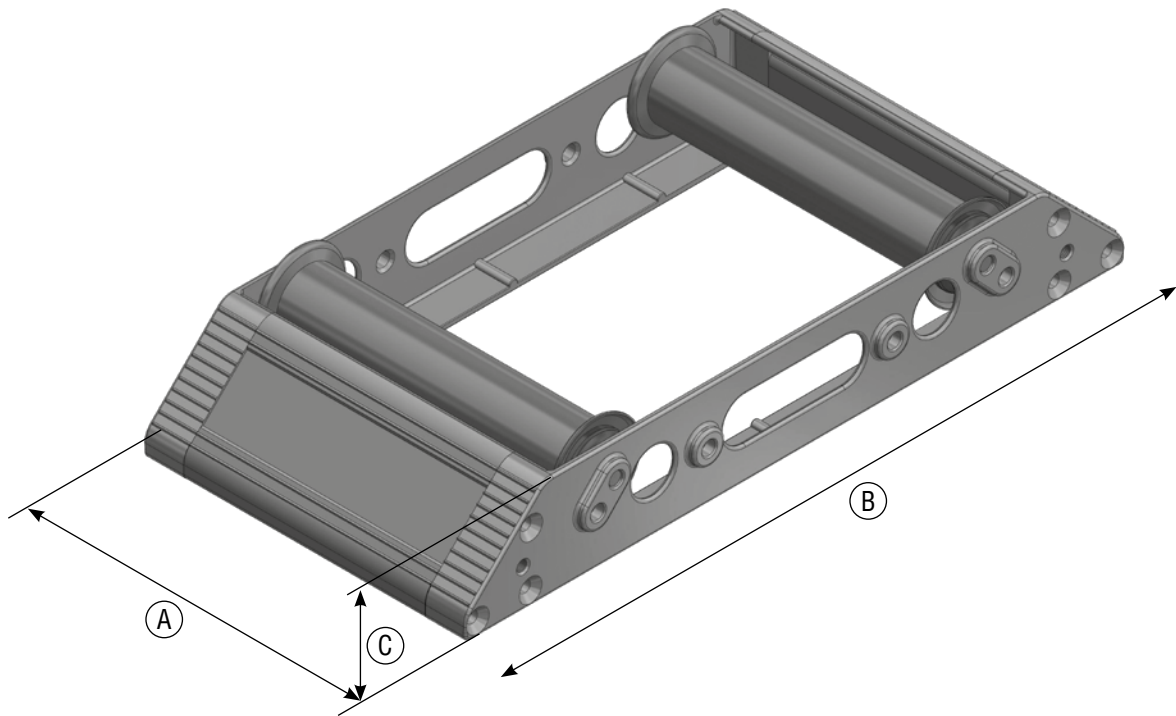

## PRODUCT DATA

ORDER NO.: SFX/ACC-DRUM-ORIGINAL-XS-1

### TECHNICAL DATA

Load-bearing capacity	200 kg
Weight without castors	4.9 kg
Max. drum width	220 mm
Max. drum $\varnothing$	1,200 mm
A) Width	259 mm
B) Length	531 mm
C) Height	114 mm

### ACCESSORIES

CASTORS (set = 4 pcs.)	SFX/ACC-DRUM-SPARE-CASTOR-4
------------------------	-----------------------------