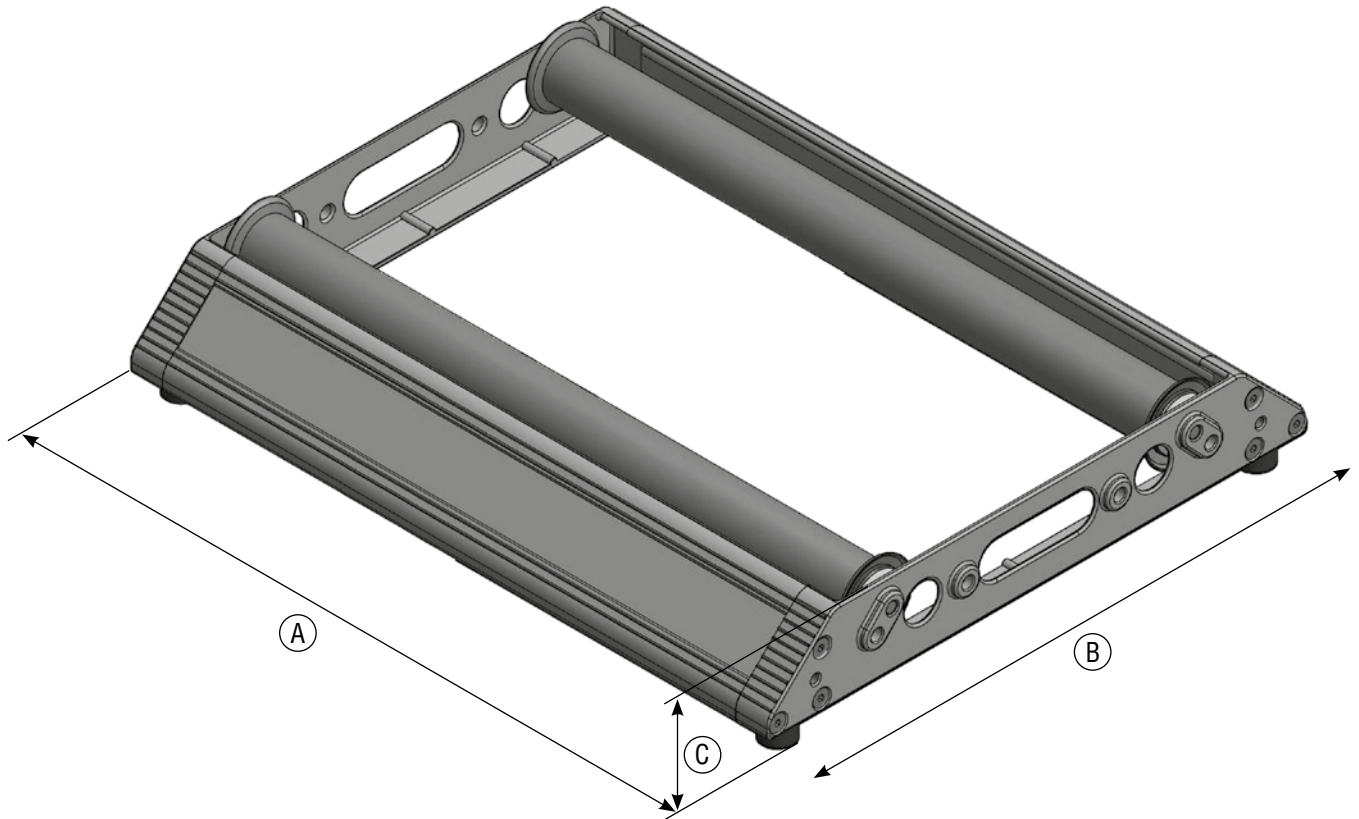

PRODUCT DATA

ORDER NO.: SFX/ACC-DRUM-ORIGINAL-XL-1

TECHNICAL DATA

Load-bearing capacity	200 kg
Weight without castors	9.1 kg
Max. drum width	670 mm
Max. drum \varnothing	1,200 mm
A) Width	710 mm
B) Length	530 mm
C) Height	100 mm

ORDER NO.

ORIGINAL XL	SFX/ACC-DRUM-ORIGINAL-XL-1
-------------	----------------------------

ACCESSORIES

CASTORS (set = 4 pcs.)	SFX/ACC-DRUM-SPARE-CASTOR-4
------------------------	-----------------------------