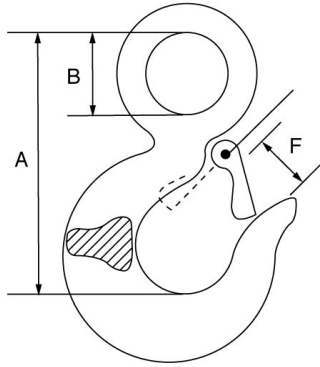

## GT Alloy Steel Large Eye Hook with Safety Catch – AHE

# GT

- Alloy steel, quenched and tempered.
- Red painted finish.
- Minimum breaking load is 4.5 times the W.L.L.
- Marked with CE, W.L.L, manufacturers ID and product ID mark.
- Certification available **2.1** **DoC**

Product Code	W.L.L. t	M.P.F. kN	A mm	B mm	F mm	Weight kgs
AHE1	1	19.6	81	19	22	0.25
AHE1.5	1.5	24.4	93	23	24	0.43
AHE2	2	39.2	104	28	25	0.67
AHE3	3	58.8	119	31	28	0.87
AHE4.5	4.5	88.2	146	39	34	1.85
AHE7	7	137.2	187	51	43	4.05
AHE11	11	215.7	230	62	52	6.87
AHE15	15	294.1	255	72	57	9.93
AHE22	22	431.4	317	89	76	16.83