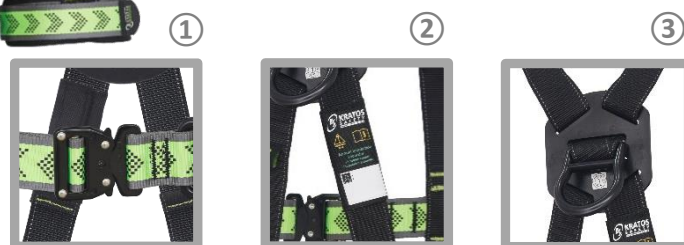

FA 10 117 XX

P. 1 | 2

ELASTIC

**SAFET'EAR
BUCKLE x3**

● Sternal | ● Dorsal

HS CODE
63072090
CARTON SIZE / PCS.
60 x 40 x 24 cm / 12
AET (EU) N°2777/20363-01/E00-00
Satra Technology Europe Ltd., N° 2777, Bracetown Business Park, Clonee, Dublin, D15YN2P, Ireland
MODULE D F114/14003.02
SGS Fimko Oy, N°0598 Takomotie 8, 00380 HELSINKI, Finland
AET (UKCA) N°AB0321/20390-01/E00-00
Satra Technology Centre, N°0321 Wyndham Way, Telford Way, Kettering Northamptonshire, NN16 8SD, United Kingdom
MODULE D 11 IN14/14003
SGS United Kingdom Ltd., N°0120 Unit 202B, Worle Parkway, Weston-super-Mare, BS22 6WA, United Kingdom

REF.	FA 10 117 00	FA 10 117 01
SIZES	S - L	L - XXL
 KG	-----	
	MAX. 140 KG (VG 11.132)	
CE	EN 361:2002	
Attachment	Dorsal (A), Sternal (A)	
	2 / 3	
MAT.  / 		
MAT.  45 mm	Polyester	
 /  / 	0 / 0 / 2	
+	FALL INDICATORS	
	1.40 KG	1.60 KG