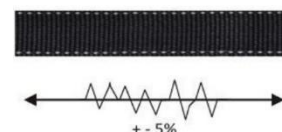

FA 10 117 XX

P. 1 | 2

ELASTIC

**SAFET'EAR
BUCKLE x3**

● Sternal | ● Dorsal

HS CODE
63072090
CARTON SIZE / PCS.
60 x 40 x 24 cm / 12
AET (EU) N°2777/20363-01/E00-00
Satra Technology Europe Ltd., N° 2777, Bracetown Business Park, Clonee, Dublin, D15YN2P, Ireland
MODULE D F114/14003.02
SGS Fimko Oy, N°0598 Takomotie 8, 00380 HELSINKI, Finland
AET (UKCA) N°AB0321/20390-01/E00-00
Satra Technology Centre, N°0321 Wyndham Way, Telford Way, Kettering Northamptonshire, NN16 8SD, United Kingdom
MODULE D 11 IN14/14003
SGS United Kingdom Ltd., N°0120 Unit 202B, Worle Parkway, Weston-super-Mare, BS22 6WA, United Kingdom

REF.	FA 10 117 00	FA 10 117 01
SIZES	S - L	L - XXL
 KG	-----	
	MAX. 140 KG (VG 11.132)	
CE	EN 361:2002	
Attachment	Dorsal (A), Sternal (A)	
	2 / 3	
MAT.  / 		
MAT.  45 mm	Polyester	
 /  / 	0 / 0 / 2	
+	FALL INDICATORS	
	1.40 KG	1.60 KG