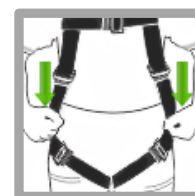

FA 10 117 XX

P. 1 | 2

ELASTIC

**SAFET'EAR
BUCKLE x3**

● Sternal | ● Dorsal

HS CODE
63072090
CARTON SIZE / PCS.
60 x 40 x 24 cm / 12
AET (EU) N°2777/20363-01/E00-00
Satra Technology Europe Ltd., N° 2777, Bracetown Business Park, Clonee, Dublin, D15YN2P, Ireland
MODULE D F114/14003.02
SGS Fimko Oy, N°0598 Takomotie 8, 00380 HELSINKI, Finland
AET (UKCA) N°AB0321/20390-01/E00-00
Satra Technology Centre, N°0321 Wyndham Way, Telford Way, Kettering Northamptonshire, NN16 8SD, United Kingdom
MODULE D 11 IN14/14003
SGS United Kingdom Ltd., N°0120 Unit 202B, Worle Parkway, Weston-super-Mare, BS22 6WA, United Kingdom

REF.	FA 10 117 00	FA 10 117 01
SIZES	S - L	L - XXL
 KG	-----	
	MAX. 140 KG (VG 11.132)	
CE	EN 361:2002	
Attachment	Dorsal (A), Sternal (A)	
	2 / 3	
MAT.  / 		
MAT.  45 mm	Polyester	
 /  / 	0 / 0 / 2	
+	FALL INDICATORS	
	1.40 KG	1.60 KG