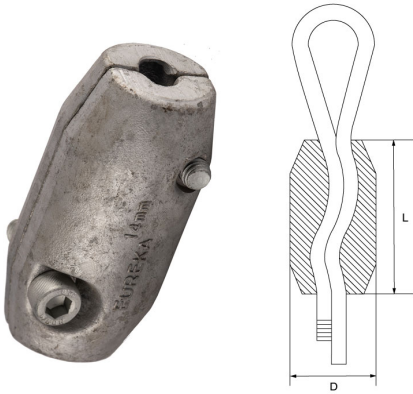

Eureka Wirelock – EWL

- Wire rope clamp approved for lifting.
- Rope dia 4-5 and 6 – cast steel zinc plated finish.
- Rope dia 8 to 15-16 – drop forged steel hot dipped galvanised.
- Certification available **2.1**

Product Code	Rope Dia mm	Bolt No.	Torque Nm	L mm	D mm	Weight kgs/100
EWL4	4-5	2	6	27	22	6.5
EWL6	6	2	15	42	28	14
EWL8	8	2	18	50	33	24
EWL9	9-10	2	30	63	42	52
EWL11	11	2	30	62	43	52
EWL12	12-13	2	70	82	48	80
EWL14	14	2	70	106	50	115
EWL15	15-16	4	115	100	62	170